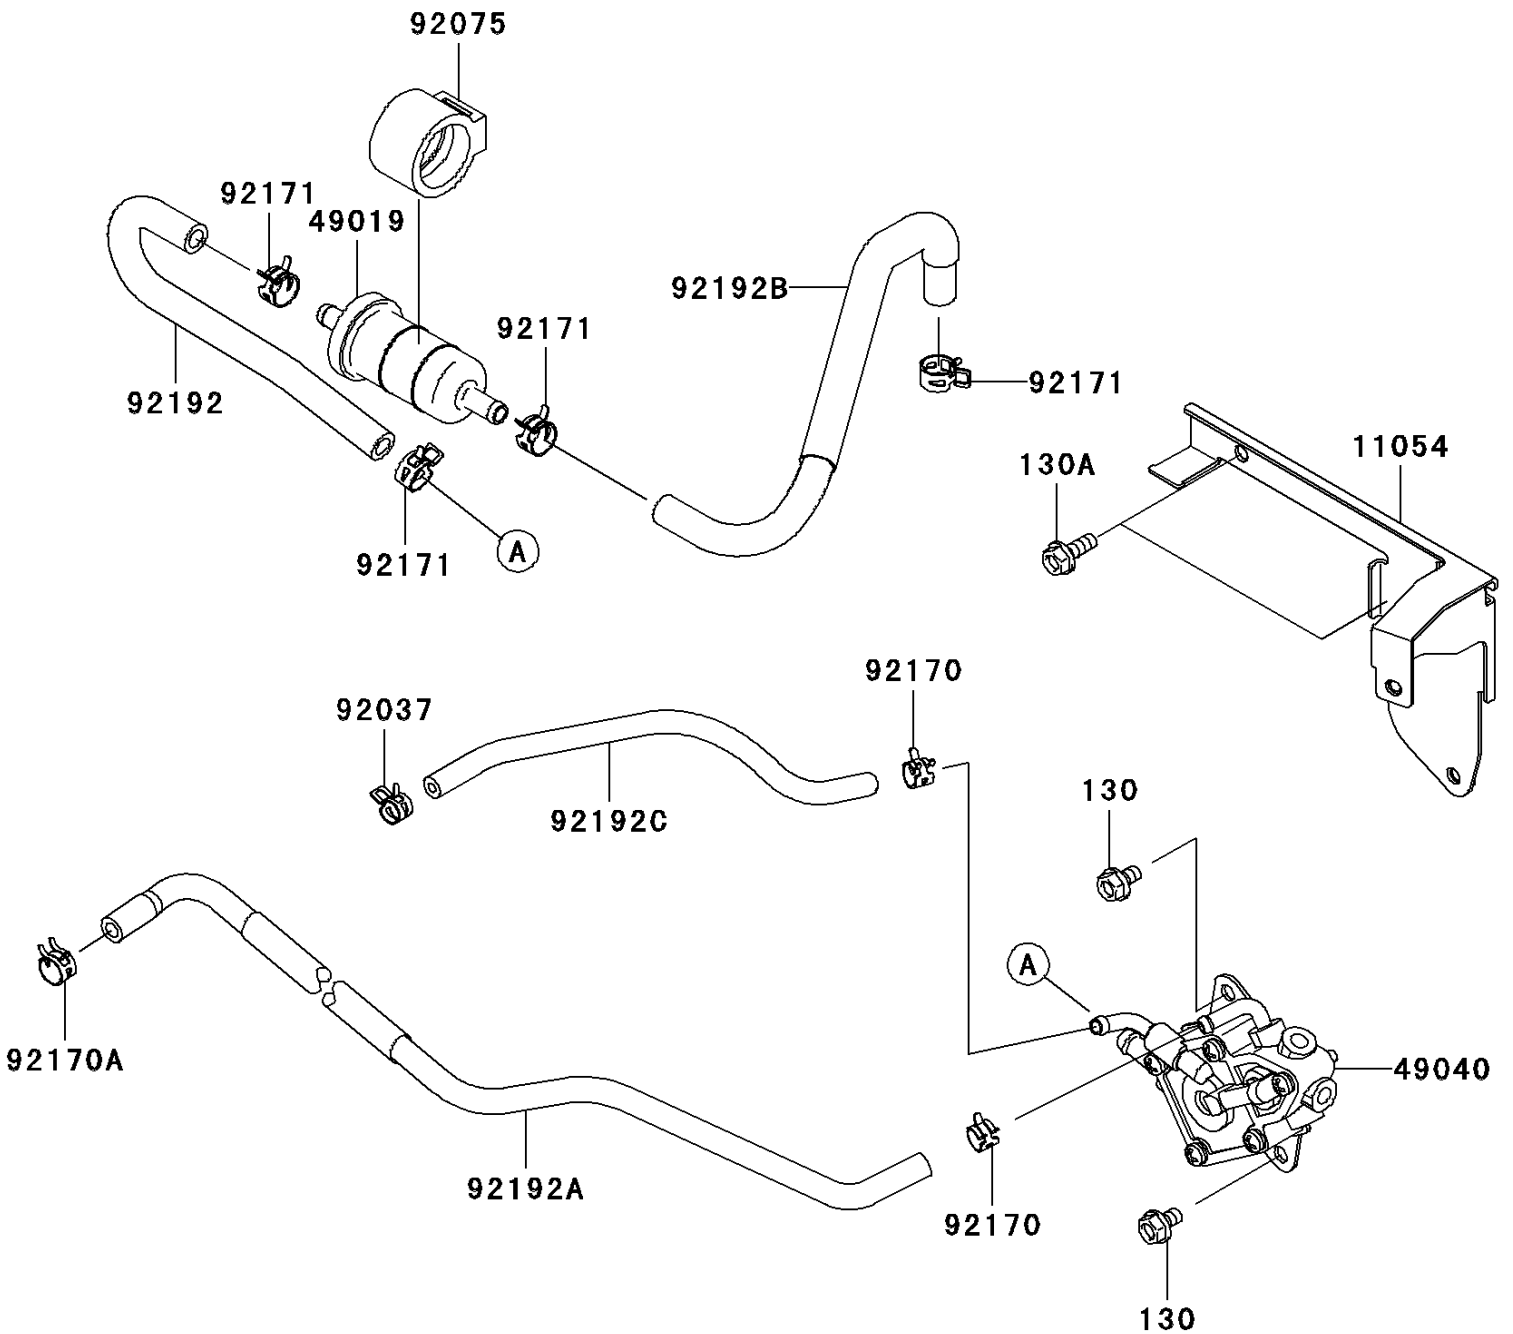

## 2008 Teryx® 750 4x4 LE PARTS DIAGRAM

Fuel Pump

E1520

## 2008 Teryx® 750 4x4 LE PARTS LIST

### Fuel Pump

ITEM NAME	PART NUMBER	QUANTITY
BOLT-FLANGED,6X10 (Ref # 130)	130BB0610	1
BOLT-FLANGED,6X16 (Ref # 130A)	130BB0616	1
BRACKET,FUEL PUMP (Ref # 11054)	11054-1078	1
FILTER-FUEL (Ref # 49019)	49019-1055	1
PUMP-FUEL (Ref # 49040)	49040-0025	1
CLAMP,TUBE (Ref # 92037)	92037-1461	1
DAMPER,FUEL FILTER (Ref # 92075)	92075-1853	1
CLAMP (Ref # 92170)	92170-2042	1
CLAMP (Ref # 92170A)	92170-2043	1
CLAMP (Ref # 92171)	92171-0515	1
TUBE,FUEL PUMP-FUEL FILTER (Ref # 92192)	92192-0403	1
TUBE,FUEL PUMP-CARB. (Ref # 92192A)	92192-0624	1
TUBE,TANK-FUEL FILTER (Ref # 92192B)	92192-0625	1
TUBE,FUEL PUMP-CYL.HEAD (Ref # 92192C)	92192-0643	1