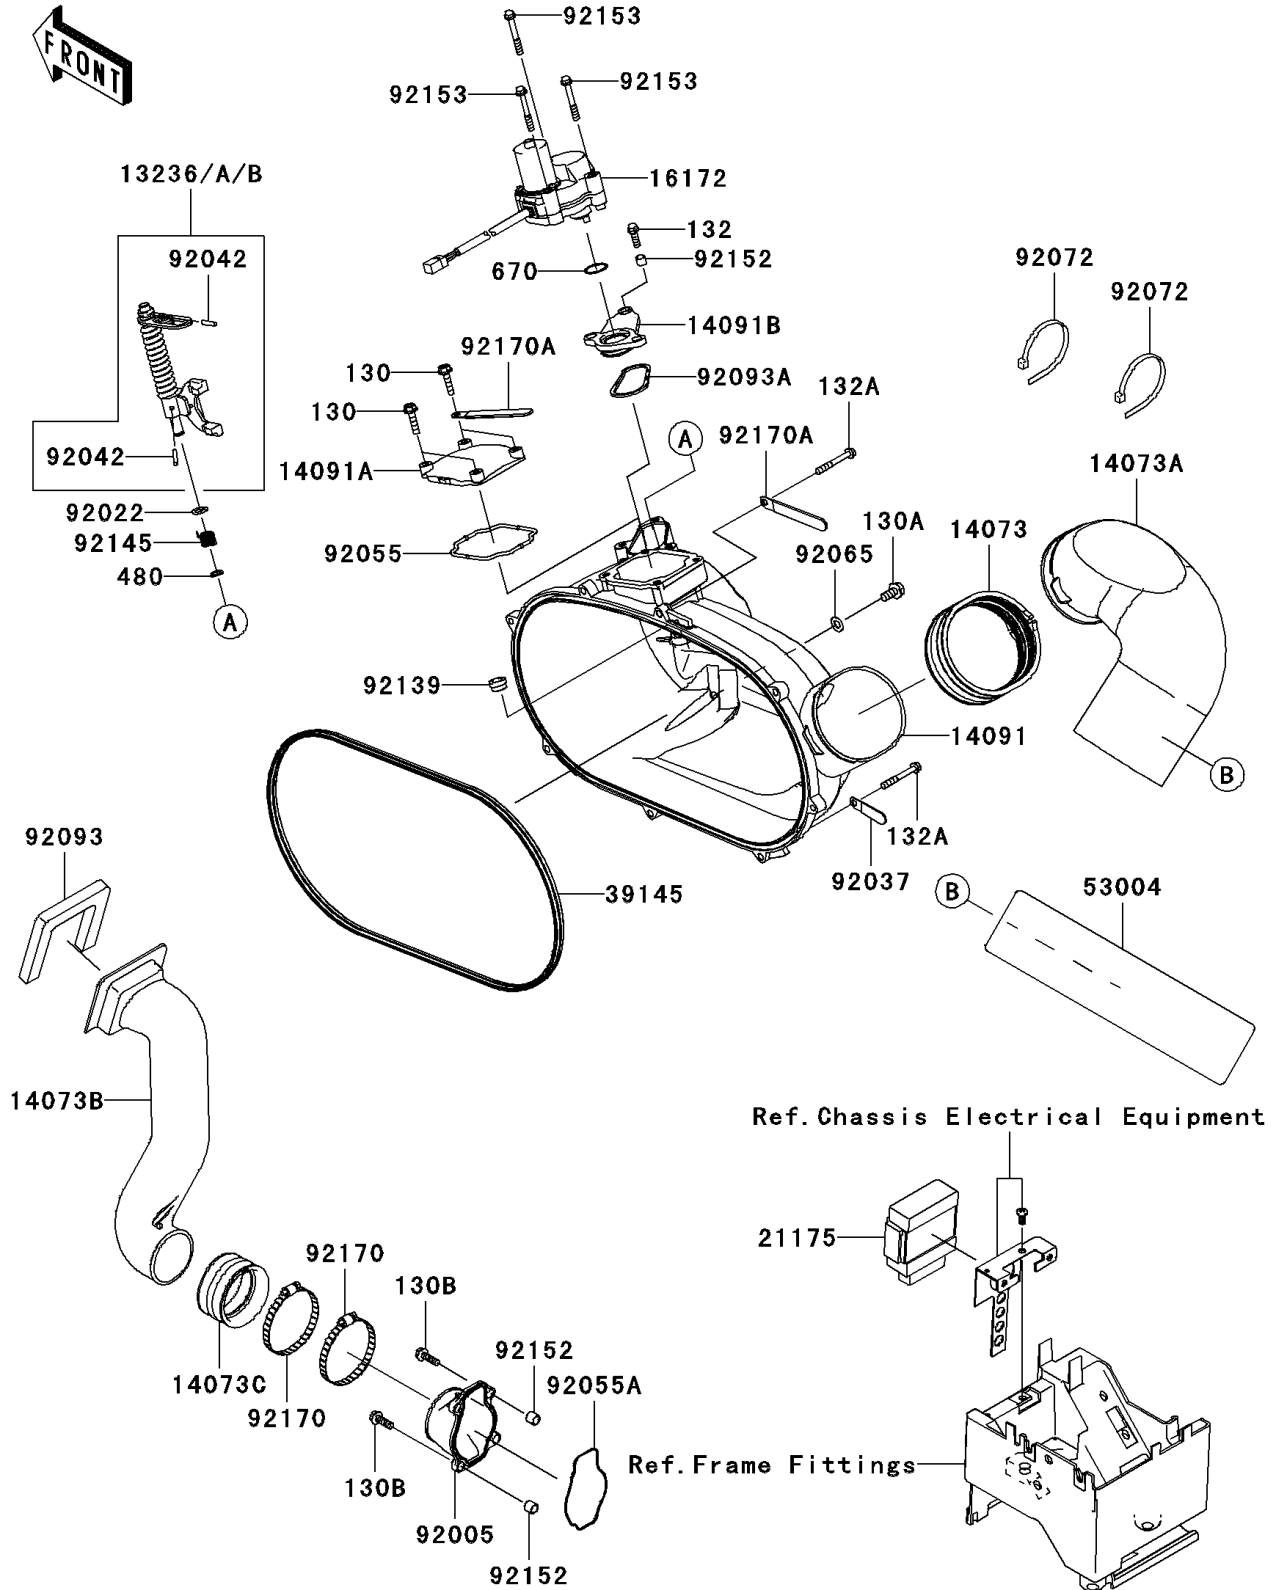

2008 Teryx® 750 4x4 LE PARTS DIAGRAM

Converter Cover

E1393

2008 Teryx® 750 4x4 LE PARTS LIST

Converter Cover

ITEM NAME	PART NUMBER	QUANTITY
BOLT-FLANGED,6X25 (Ref # 130)	130BA0625	1
BOLT-FLANGED,8X16 (Ref # 130A)	130BA0816	1
BOLT-FLANGED,6X20 (Ref # 130B)	130CD0620	1
BOLT-FLANGED-SMALL,6X20 (Ref # 132)	132BA0620	1
BOLT-FLANGED-SMALL,6X45 (Ref # 132A)	132BA0645	1
CIRCLIP-TYPE-C,10MM (Ref # 480)	480J1000	1
O RING (Ref # 670)	670D3022	1
LEVER-COMP,YELLOW (Ref # 13236)	13236-0123	1
LEVER-COMP,GREEN (Ref # 13236A)	13236-0124	1
LEVER-COMP,PAINT LESS (Ref # 13236B)	13236-0125	1
DUCT,EXHAUST JOINT (Ref # 14073)	14073-0136	1
DUCT,EXHAUST (Ref # 14073A)	14073-0201	1
DUCT,INTAKE (Ref # 14073B)	14073-0213	1
DUCT,JOINT (Ref # 14073C)	14073-1775	1
COVER,CVT (Ref # 14091)	14091-0671	1
COVER,ACCESS (Ref # 14091A)	14091-0672	1
COVER,MOUNTING EYE,ACTR (Ref # 14091B)	14091-0673	1
ACTUATOR (Ref # 16172)	16172-0017	1
CONTROL UNIT-ELECTRONIC (Ref # 21175)	21175-0151	1
TRIM-SEAL (Ref # 39145)	39145-0037	1
MAT (Ref # 53004)	53004-0027	1
FITTING (Ref # 92005)	92005-1387	1
WASHER,10.2X16X1 (Ref # 92022)	92022-1829	1
CLAMP,L=45 (Ref # 92037)	92037-1539	1
PIN,DOWEL,4X15.8 (Ref # 92042)	92042-014	1
RING-O (Ref # 92055)	92055-0120	1
RING-O (Ref # 92055A)	92055-1630	1
GASKET (Ref # 92065)	92065-023	1
BAND,L=460 (Ref # 92072)	92072-0073	1

2008 Teryx® 750 4x4 LE PARTS LIST

Converter Cover

ITEM NAME	PART NUMBER	QUANTITY
SEAL,INTAKE DUCT (Ref # 92093)	92093-0140	1
SEAL (Ref # 92093A)	92093-1548	1
BUSHING,10X14X11 (Ref # 92139)	92139-0214	1
SPRING,RETURN (Ref # 92145)	92145-0443	1
COLLAR (Ref # 92152)	92152-1332	1
BOLT,6X47 (Ref # 92153)	92153-0678	1
CLAMP (Ref # 92170)	92170-1764	1
CLAMP (Ref # 92170A)	92170-1925	1