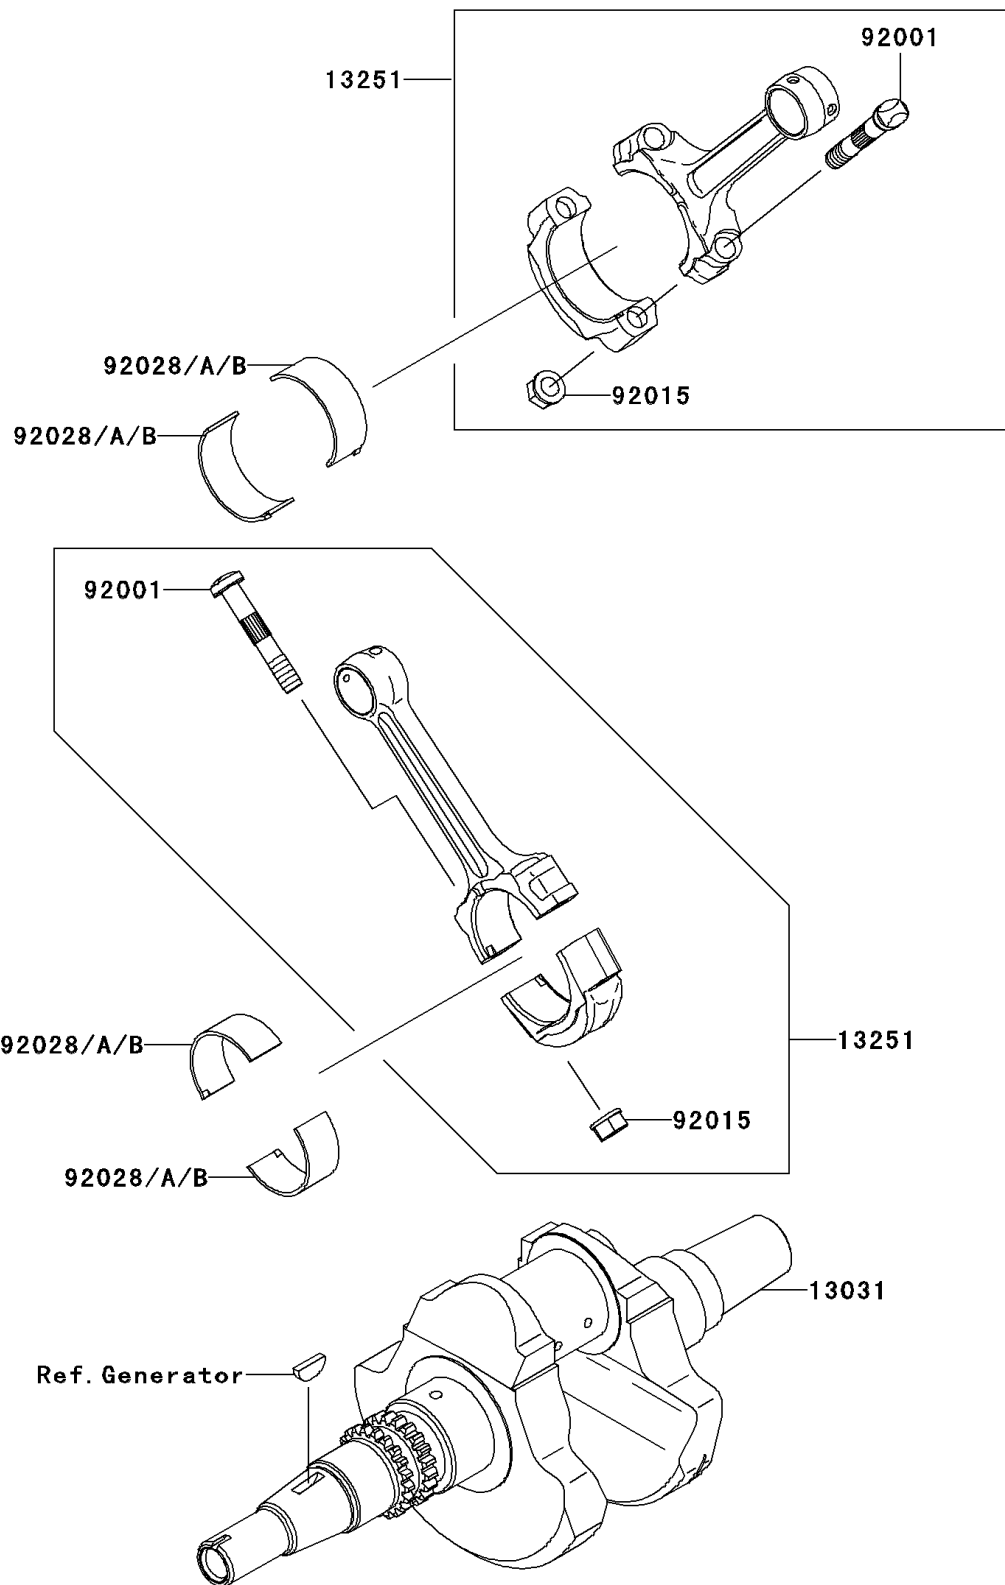

2008 Teryx® 750 4x4 LE PARTS DIAGRAM

Crankshaft

E1321

2008 Teryx® 750 4x4 LE PARTS LIST

Crankshaft

ITEM NAME	PART NUMBER	QUANTITY
CRANKSHAFT-COMP (Ref # 13031)	13031-0079	1
ROD-ASSY-CONNECTING (Ref # 13251)	13251-1143	1
BOLT,CONNECTING ROD (Ref # 92001)	92001-1980	1
NUT,FLANGED,8MM (Ref # 92015)	92015-1311	1
BUSHING,CONNECTING ROD,GREEN (Ref # 92028)	92028-1961	1
BUSHING,CONNECTING ROD,YELLOW (Ref # 92028A)	92028-1962	1
BUSHING,CONNECTING ROD,BROWN (Ref # 92028B)	92028-1963	1