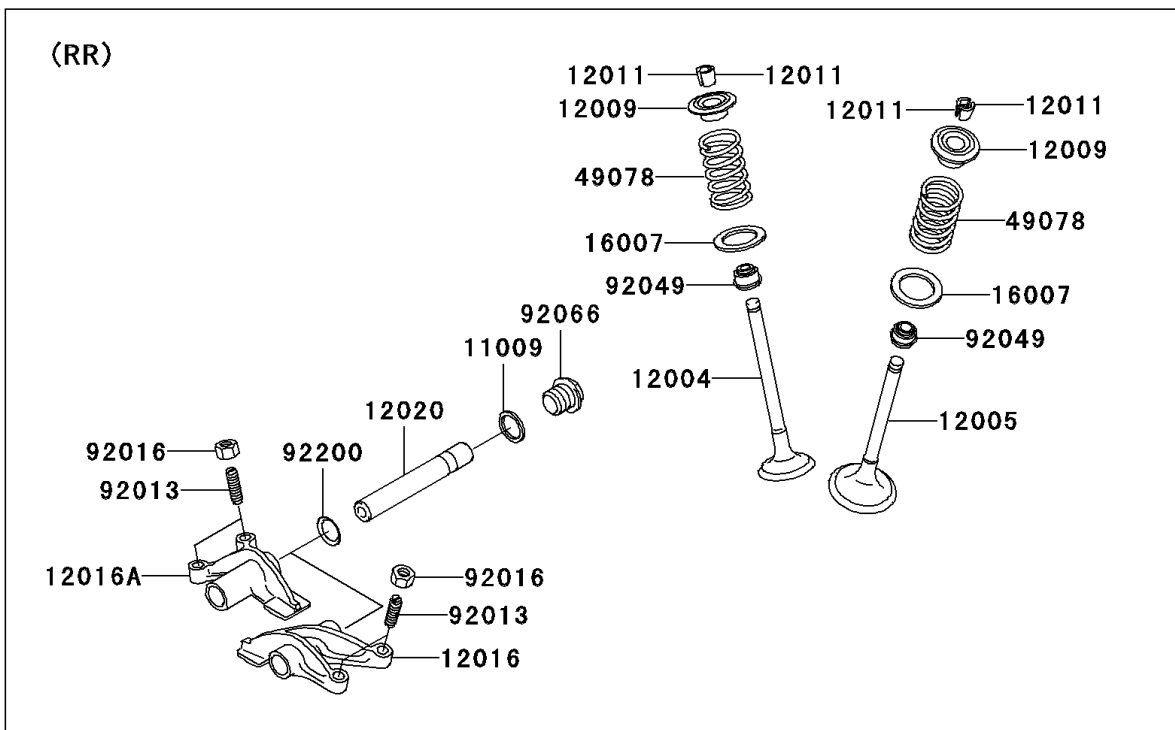

2008 Teryx® 750 4x4 LE PARTS DIAGRAM

Valve(s)

E1210

2008 Teryx® 750 4x4 LE PARTS LIST

Valve(s)

ITEM NAME	PART NUMBER	QUANTITY
GASKET,14X18X1.5 (Ref # 11009)	11009-1430	1
VALVE-INTAKE (Ref # 12004)	12004-0007	1
VALVE-EXHAUST (Ref # 12005)	12005-0047	1
RETAINER-VALVE SPRING (Ref # 12009)	12009-1056	1
COLLET (Ref # 12011)	12011-1051	1
ARM-ROCKER,EXHAUST (Ref # 12016)	12016-1128	1
ARM-ROCKER,INTAKE (Ref # 12016A)	12016-1129	1
SHAFT-ROCKER (Ref # 12020)	12020-0004	1
SEAT-SPRING,17.5X23.8X0.5 (Ref # 16007)	16007-1178	1
SPRING-ENGINE VALVE (Ref # 49078)	49078-0014	1
SCREW,6MM (Ref # 92013)	92013-009	1
NUT,6MM (Ref # 92016)	92016-061	1
SEAL-OIL,VSB58.558 (Ref # 92049)	92049-1218	1
PLUG,DRAIN (Ref # 92066)	92066-2196	1
WASHER,13X17X0.3 (Ref # 92200)	92200-1508	1