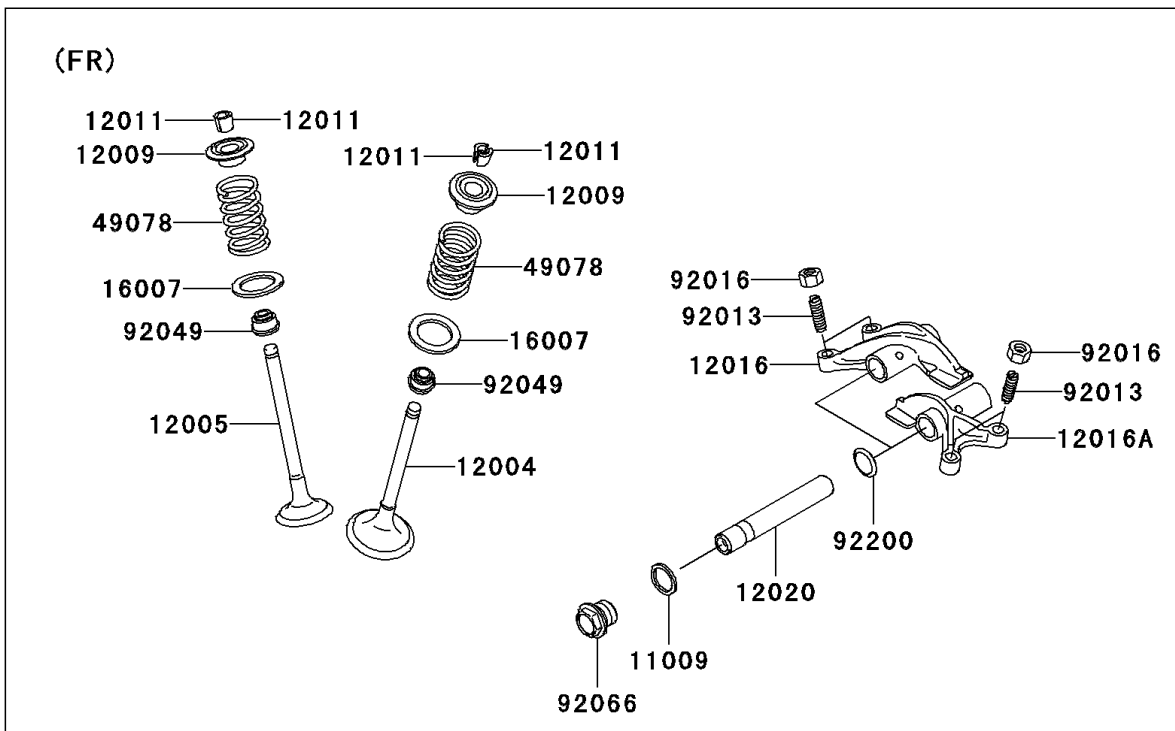

2008 Teryx® 750 4x4 LE PARTS DIAGRAM

Valve(s)

E1210

2008 Teryx® 750 4x4 LE PARTS LIST

Valve(s)

ITEM NAME	PART NUMBER	QUANTITY
GASKET,14X18X1.5 (Ref # 11009)	11009-1430	1
VALVE-INTAKE (Ref # 12004)	12004-0007	1
VALVE-EXHAUST (Ref # 12005)	12005-0047	1
RETAINER-VALVE SPRING (Ref # 12009)	12009-1056	1
COLLET (Ref # 12011)	12011-1051	1
ARM-ROCKER,EXHAUST (Ref # 12016)	12016-1128	1
ARM-ROCKER,INTAKE (Ref # 12016A)	12016-1129	1
SHAFT-ROCKER (Ref # 12020)	12020-0004	1
SEAT-SPRING,17.5X23.8X0.5 (Ref # 16007)	16007-1178	1
SPRING-ENGINE VALVE (Ref # 49078)	49078-0014	1
SCREW,6MM (Ref # 92013)	92013-009	1
NUT,6MM (Ref # 92016)	92016-061	1
SEAL-OIL,VSB58.558 (Ref # 92049)	92049-1218	1
PLUG,DRAIN (Ref # 92066)	92066-2196	1
WASHER,13X17X0.3 (Ref # 92200)	92200-1508	1