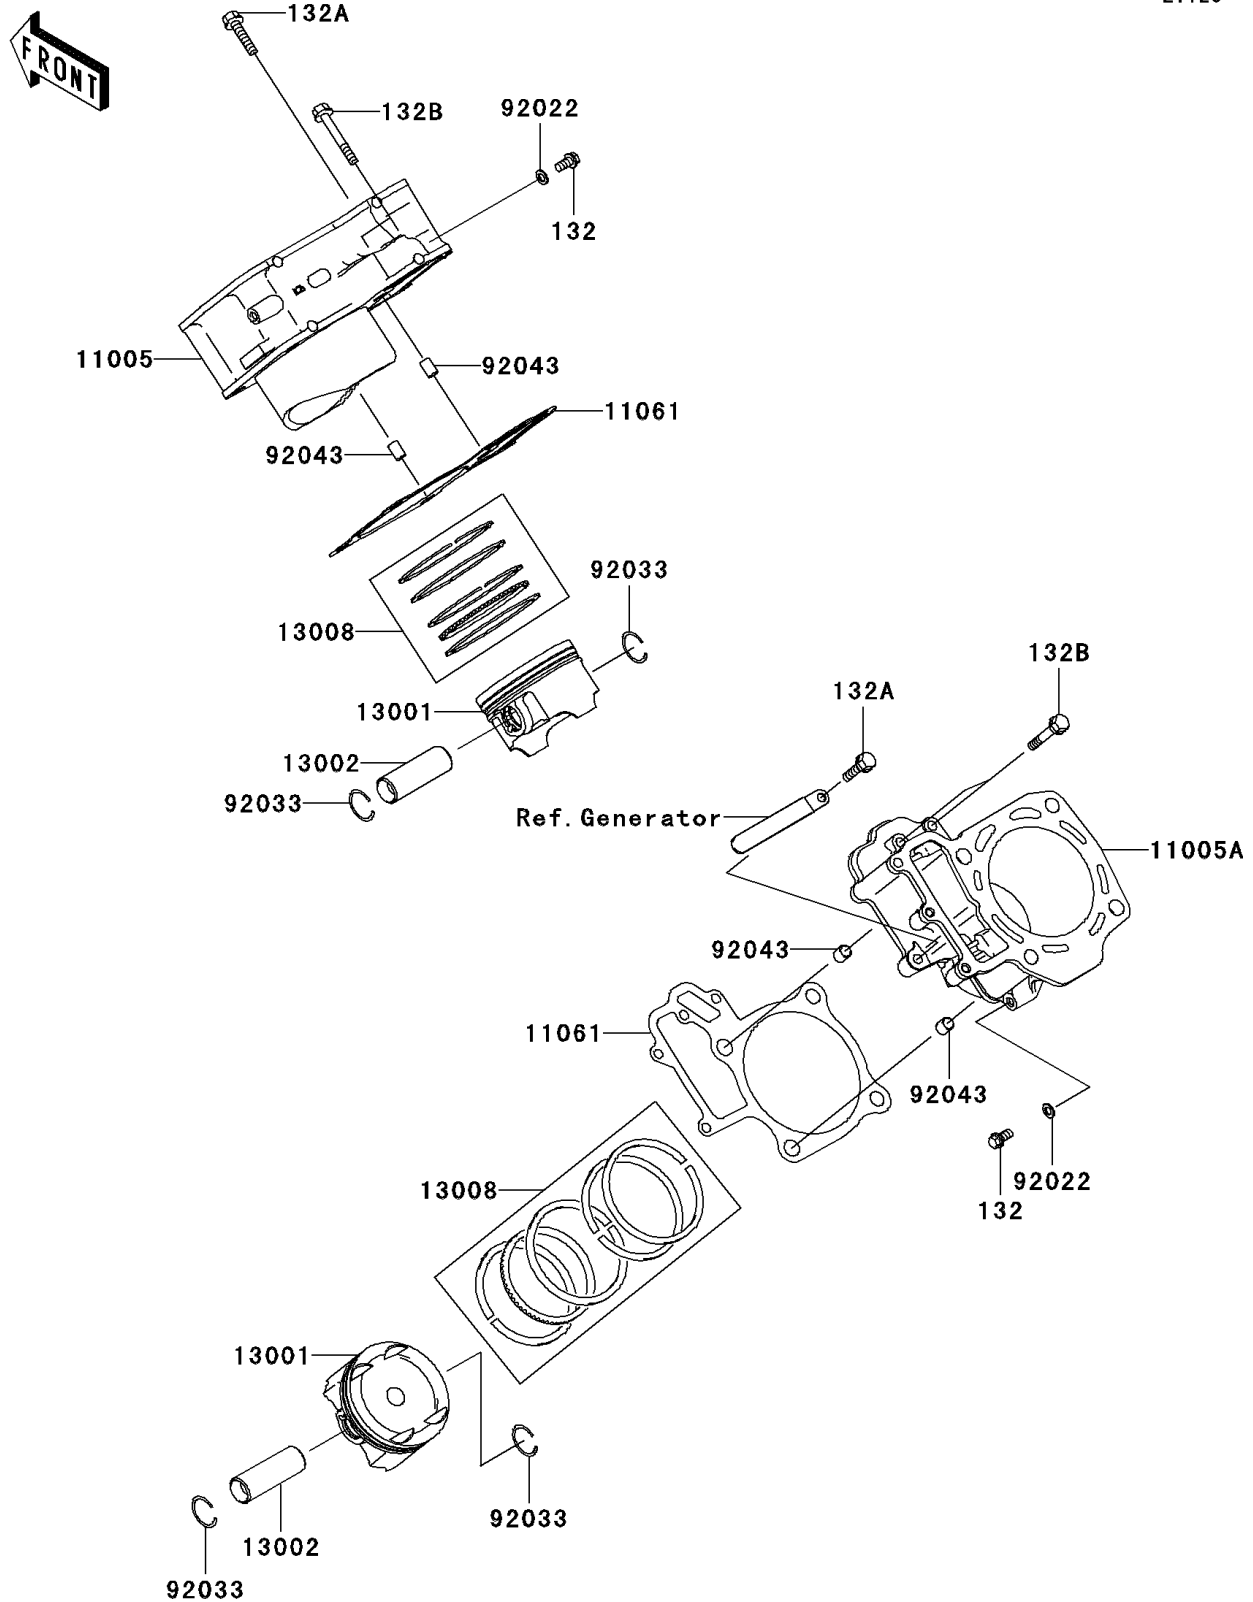

2008 Teryx® 750 4x4 LE PARTS DIAGRAM

Cylinder/Piston(s)

E1120

2008 Teryx® 750 4x4 LE PARTS LIST

Cylinder/Piston(s)

ITEM NAME	PART NUMBER	QUANTITY
BOLT-FLANGED-SMALL,6X12 (Ref # 132)	132BD0612	1
BOLT-FLANGED-SMALL,6X30 (Ref # 132A)	132BD0630	1
BOLT-FLANGED-SMALL,6X40 (Ref # 132B)	132BD0640	1
CYLINDER-ENGINE,FR (Ref # 11005)	11005-0107	1
CYLINDER-ENGINE,RR (Ref # 11005A)	11005-0108	1
GASKET,CYLINDER BASE (Ref # 11061)	11061-0063	1
PISTON-ENGINE (Ref # 13001)	13001-0021	1
PIN-PISTON (Ref # 13002)	13002-1060	1
RING-SET-PISTON (Ref # 13008)	13008-0008	1
WASHER,6.2X11X1 (Ref # 92022)	92022-304	1
RING-SNAP (Ref # 92033)	92033-1207	1
PIN,10.1X12X14 (Ref # 92043)	92043-4009	1