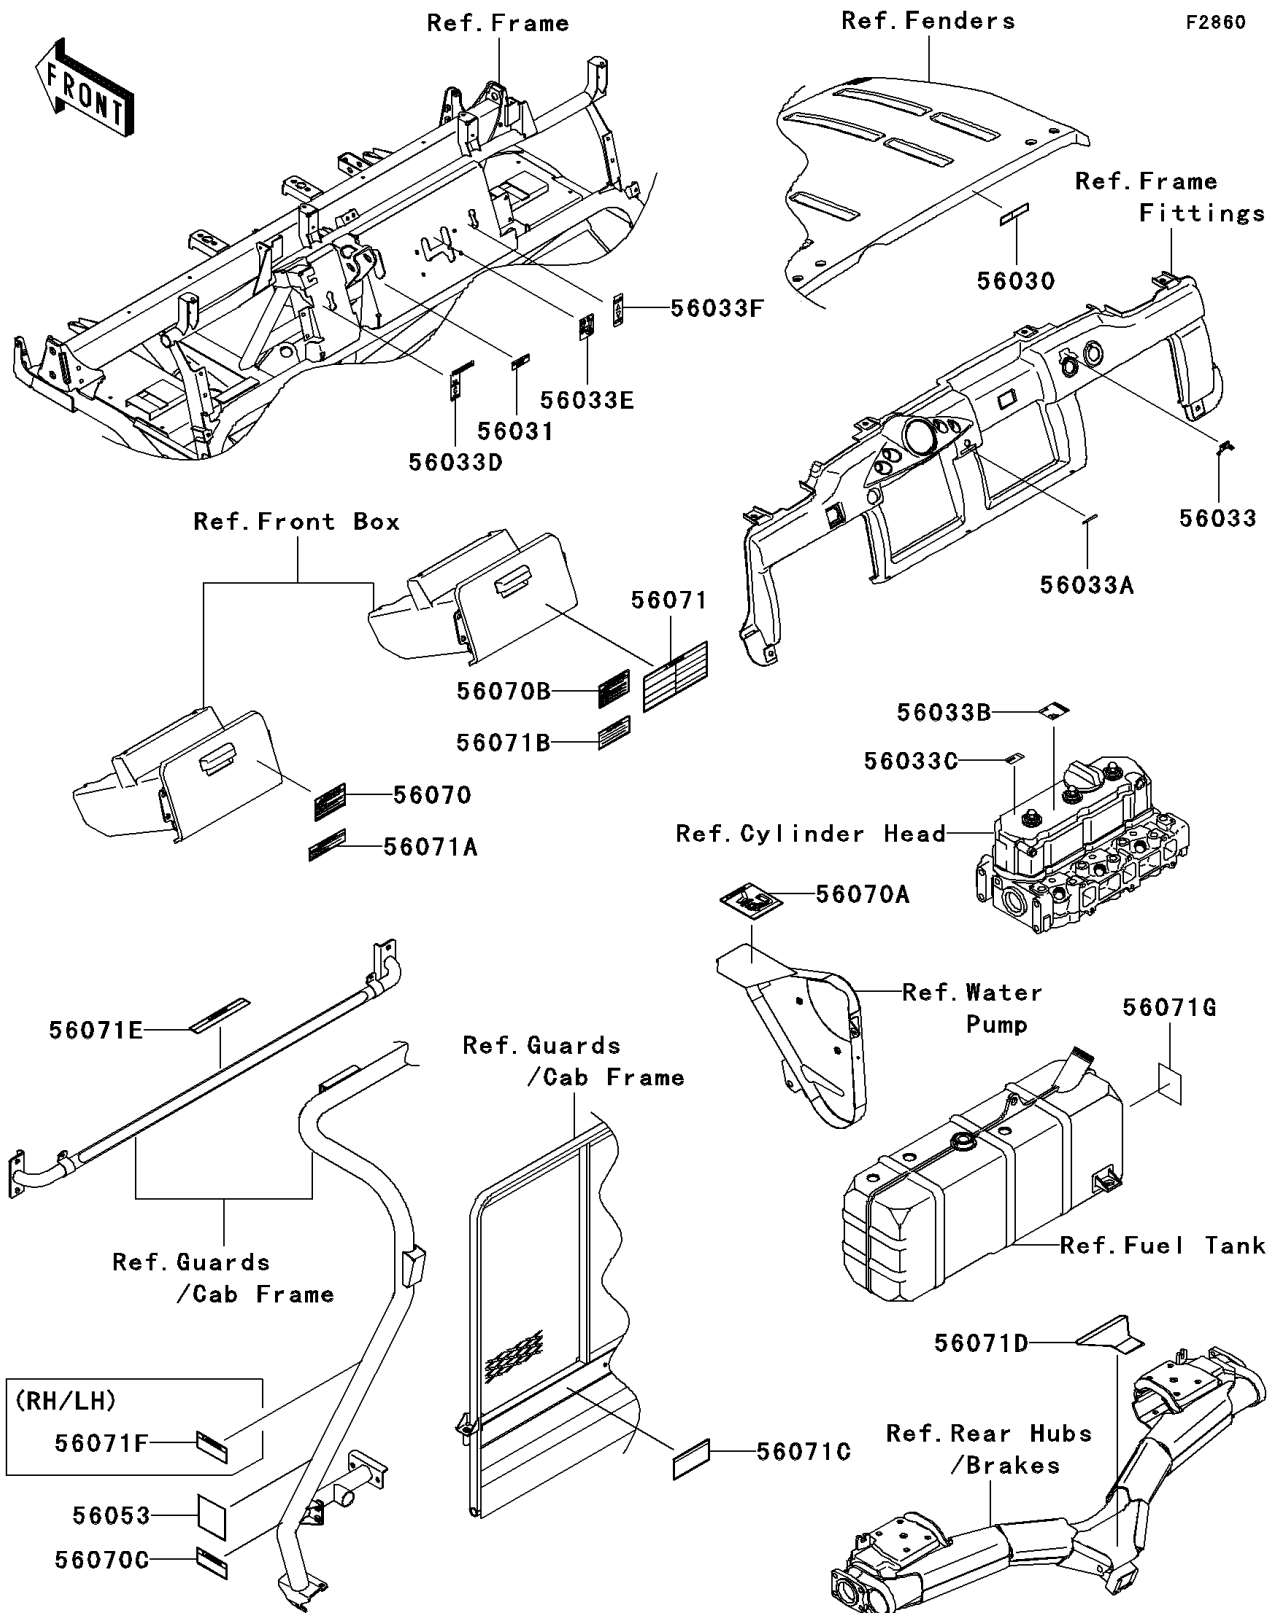

## 2010 MULE™ 4010 Trans4x4® Diesel Realtree APG HD® PARTS DIAGRAM

Labels

## 2010 MULE™ 4010 Trans4x4® Diesel Realtree APG HD® PARTS LIST

Labels

ITEM NAME	PART NUMBER	QUANTITY
LABEL,OPERATING HOOD (Ref # 56030)	56030-0267	1
LABEL-MANUAL,BRAKE FLUID LEVEL (Ref # 56031)	56031-1818	1
LABEL-MANUAL,IGNITION (Ref # 56033)	56033-0212	1
LABEL-MANUAL,POWER STEERING (Ref # 56033A)	56033-0213	1
LABEL-MANUAL,PREVENT EG DMG (Ref # 56033B)	56033-0297	1
LABEL-MANUAL,OIL LEVEL CHECK (Ref # 56033C)	56033-0298	1
LABEL-MANUAL,DIFF MODE (Ref # 56033D)	56033-1183	1
LABEL-MANUAL,SHIFT (Ref # 56033E)	56033-1186	1
LABEL-MANUAL,2WD/4WD (Ref # 56033F)	56033-1187	1
LABEL-SPECIFICATION,TIRE INFO (Ref # 56053)	56053-7532	1
LABEL-WARNING,OFF-HIGHWAY (Ref # 56070)	56070-0050	1
LABEL-WARNING,HOT SURFACES (Ref # 56070A)	56070-0051	1
LABEL-WARNING,BONNET OPERATION (Ref # 56070B)	56070-0053	1
LABEL-WARNING,BED RAISED (Ref # 56070C)	56070-7515	1
LABEL-WARNING,GENERAL (Ref # 56071)	56071-0102	1
LABEL-WARNING,SHIFT CAUTION (Ref # 56071A)	56071-0128	1
LABEL-WARNING,BELT SLIPPAGE (Ref # 56071B)	56071-0140	1
LABEL-WARNING,CARGO BED (Ref # 56071C)	56071-0142	1
LABEL-WARNING,TRAILER HITCH (Ref # 56071D)	56071-7511	1
LABEL-WARNING,REAR SEAT (Ref # 56071E)	56071-7513	1
LABEL-WARNING,CAB FRAME (Ref # 56071F)	56071-7514	1
LABEL-WARNING,GASOLINE (Ref # 56071G)	56071-7516	1