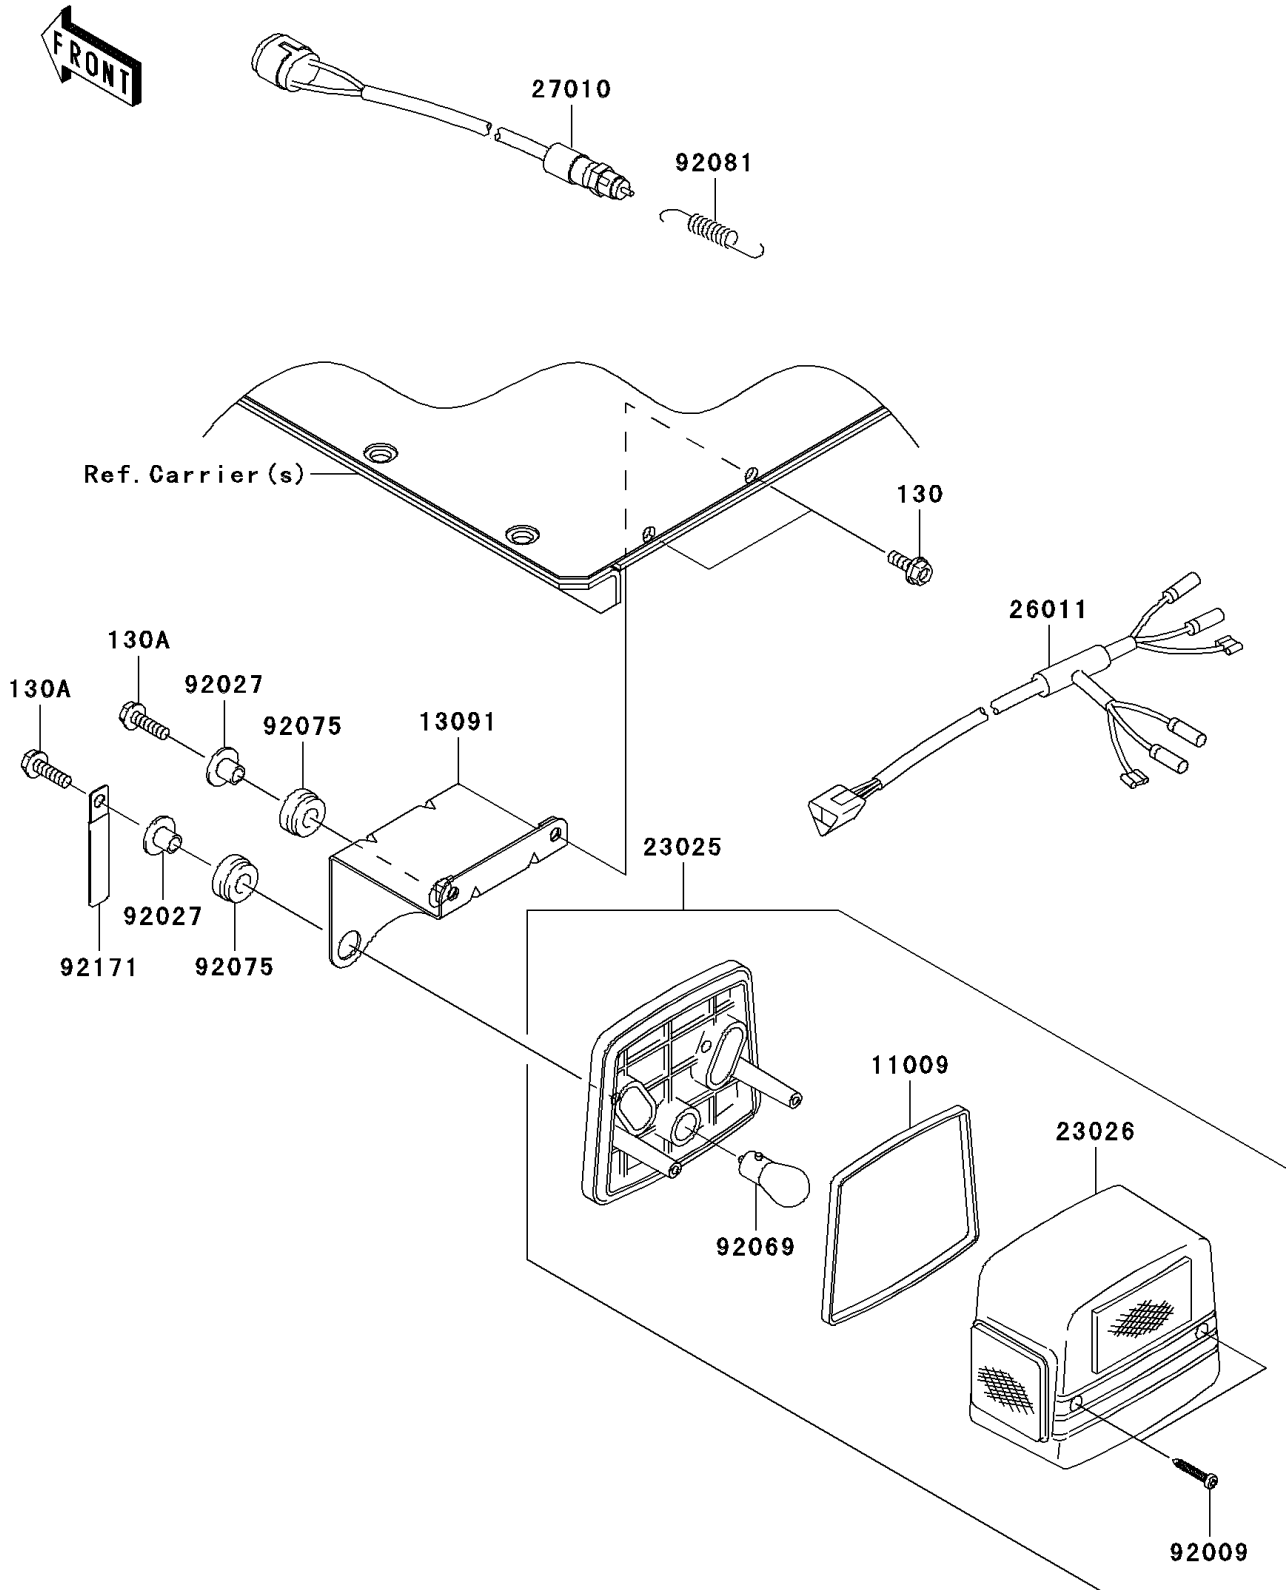

2010 MULE™ 4010 Trans4x4® Diesel Realtree APG HD® PARTS DIAGRAM

Taillight(s)

F2720

2010 MULE™ 4010 Trans4x4® Diesel Realtree APG HD® PARTS LIST

Taillight(s)

ITEM NAME	PART NUMBER	QUANTITY
BOLT-FLANGED,6X16 (Ref # 130)	130BB0616	1
BOLT-FLANGED,6X20 (Ref # 130A)	130BB0620	1
GASKET,TAIL LAMP (Ref # 11009)	11009-1215	1
HOLDER,TAIL LAMP (Ref # 13091)	13091-1743	1
LAMP-TAIL (Ref # 23025)	23025-1042	1
LENS,TAIL LAMP (Ref # 23026)	23026-1019	1
WIRE-LEAD (Ref # 26011)	26011-1756	1
SWITCH,BRAKE LAMP (Ref # 27010)	27010-1301	1
SCREW,TAPPING,4X25 (Ref # 92009)	92009-1069	1
COLLAR,L=11.1 (Ref # 92027)	92027-194	1
BULB,12V 21/5W (Ref # 92069)	92069-1011	1
DAMPER (Ref # 92075)	92075-277	1
SPRING,HOOK RETURN (Ref # 92081)	92081-1466	1
CLAMP (Ref # 92171)	92171-0652	1