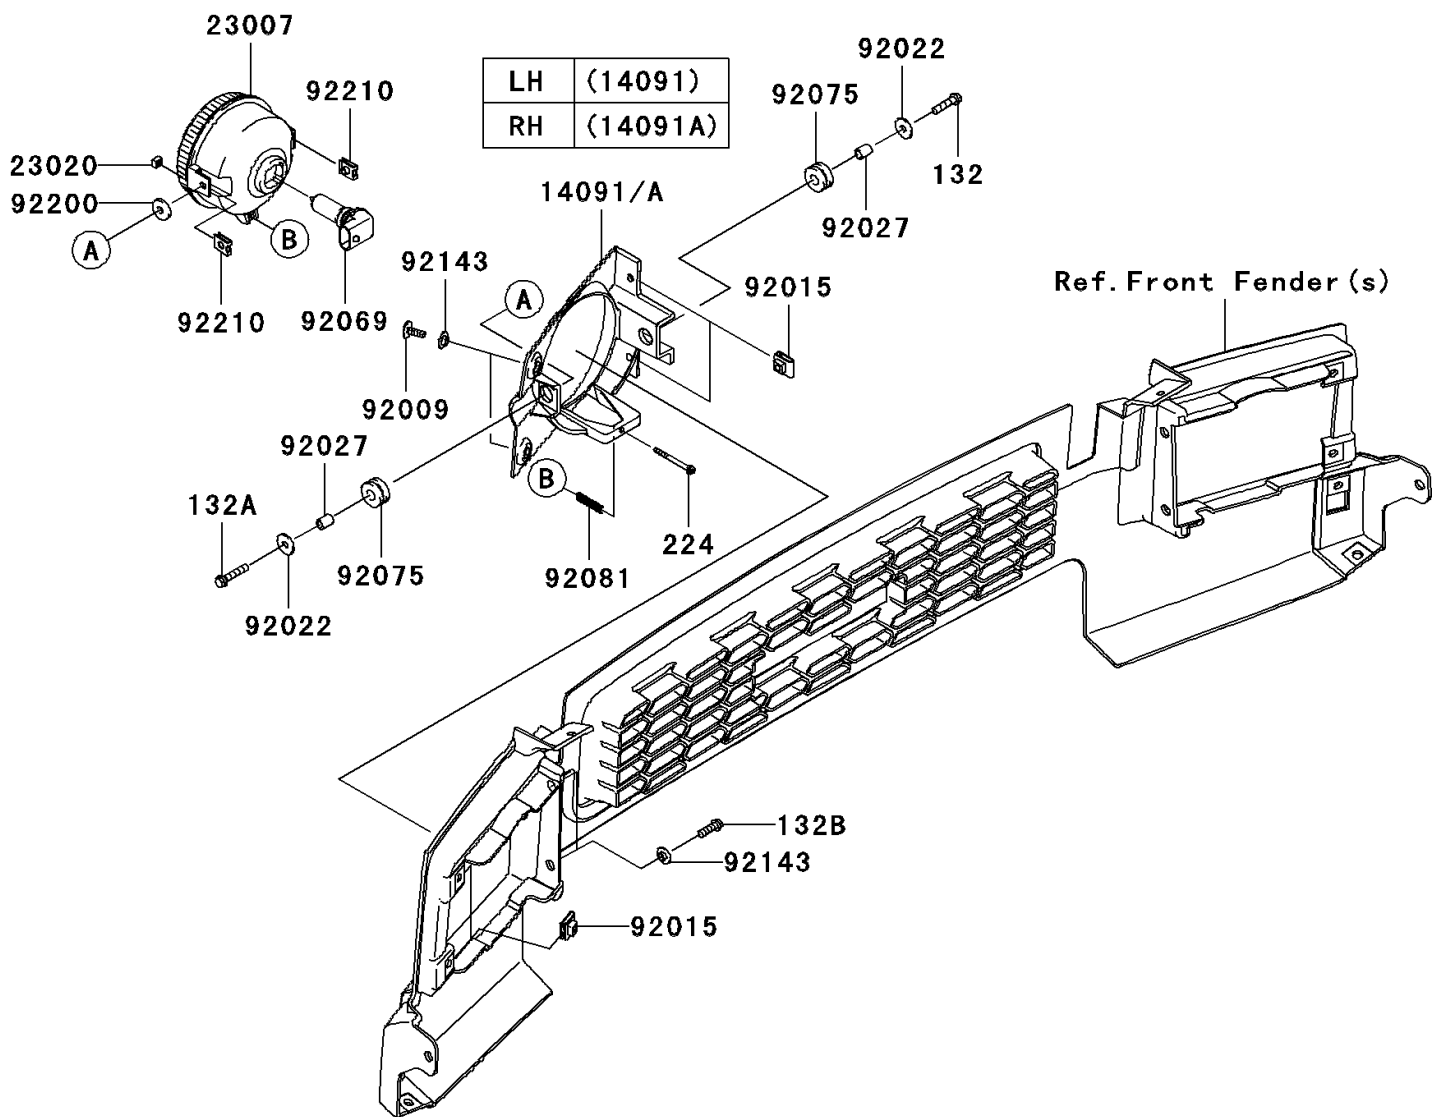

2010 MULE™ 4010 Trans4x4® Diesel Realtree APG HD® PARTS DIAGRAM

Headlight(s)

F2710

2010 MULE™ 4010 Trans4x4® Diesel Realtree APG HD® PARTS LIST

Headlight(s)

ITEM NAME	PART NUMBER	QUANTITY
BOLT-FLANGED-SMALL,6X25 (Ref # 132)	132BA0625	1
BOLT-FLANGED-SMALL,6X30 (Ref # 132A)	132BA0630	1
BOLT-FLANGED-SMALL,6X20 (Ref # 132B)	132BB0620	1
SCREW-PAN-WP-CROS,4X45 (Ref # 224)	224AA0445	1
COVER,HEAD LAMP,LH (Ref # 14091)	14091-0827	1
COVER,HEAD LAMP,RH (Ref # 14091A)	14091-0828	1
LENS-COMP,HEAD LAMP (Ref # 23007)	23007-0096	1
NUT,4MM,FOCUS ADJUST (Ref # 23020)	23020-018	1
SCREW,6X16 (Ref # 92009)	92009-1621	1
NUT,CLAMP,6MM (Ref # 92015)	92015-1678	1
WASHER,6.5X20X1.6 (Ref # 92022)	92022-125	1
COLLAR,6.8X10X12 (Ref # 92027)	92027-162	1
BULB,12V 35/35W (Ref # 92069)	92069-0019	1
DAMPER (Ref # 92075)	92075-1690	1
SPRING,FOCUS ADJUST (Ref # 92081)	92081-1896	1
COLLAR (Ref # 92143)	92143-1087	1
WASHER,6.5X20X3.2 (Ref # 92200)	92200-0359	1
NUT (Ref # 92210)	92210-1125	1