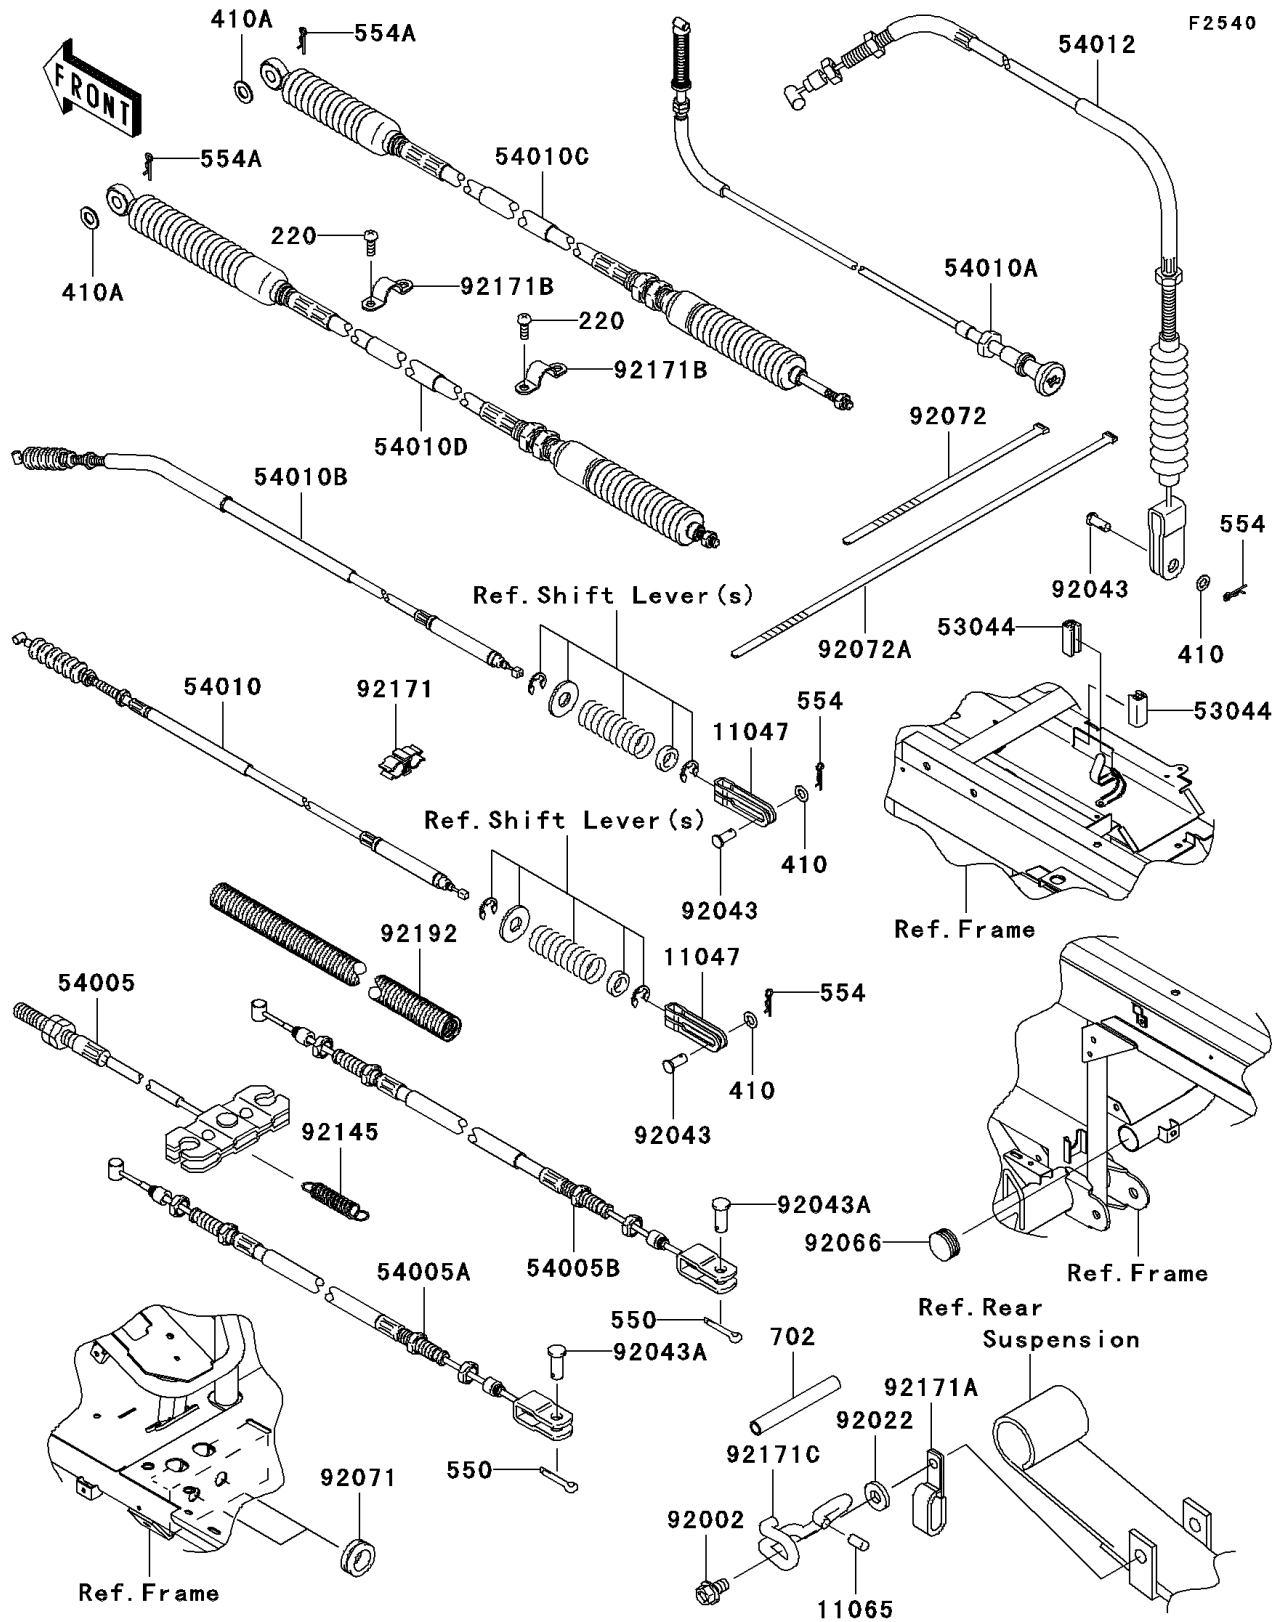

2010 MULE™ 4010 Trans4x4® Diesel Realtree APG HD® PARTS DIAGRAM

Cables

2010 MULE™ 4010 Trans4x4® Diesel Realtree APG HD® PARTS LIST

Cables

ITEM NAME	PART NUMBER	QUANTITY
SCREW-PAN-CROS,5X14 (Ref # 220)	220AA0514	1
WASHER-PLAIN-SMALL (Ref # 410)	410AA0600	1
WASHER-PLAIN-SMALL,8MM (Ref # 410A)	410AA0800	1
PIN-COTTER,2.0X22 (Ref # 550)	550AA2022	1
PIN-SNAP (Ref # 554)	554DA0600	1
PIN-SNAP (Ref # 554A)	554DA0800	1
TUBE-RUBBER,5X8X55 (Ref # 702)	702A0555	1
BRACKET,DIFF LOCK (Ref # 11047)	11047-1043	1
CAP (Ref # 11065)	11065-7505	1
TRIM,L=22 (Ref # 53044)	53044-7503	1
CABLE-BRAKE,PARKING,FR (Ref # 54005)	54005-1198	1
CABLE-BRAKE,PARKING,RR,LH (Ref # 54005A)	54005-7503	1
CABLE-BRAKE,PARKING,RR,RH (Ref # 54005B)	54005-7504	1
CABLE,2-4WD (Ref # 54010)	54010-0045	1
CABLE,HOOD (Ref # 54010A)	54010-0089	1
CABLE,DIFF LOCK (Ref # 54010B)	54010-0111	1
CABLE,HI-LOW (Ref # 54010C)	54010-7506	1
CABLE,SHIFT CONTROL (Ref # 54010D)	54010-7508	1
CABLE-THROTTLE (Ref # 54012)	54012-7506	1
BOLT,8X14 (Ref # 92002)	92002-1589	1
WASHER,8.5X20X1.6,BLACK (Ref # 92022)	92022-1317	1
PIN,6X11 (Ref # 92043)	92043-092	1
PIN (Ref # 92043A)	92043-1039	1
PLUG (Ref # 92066)	92066-7503	1
GROMMET (Ref # 92071)	92071-1027	1
BAND,L=188 (Ref # 92072)	92072-1239	1
BAND,L=368.3 (Ref # 92072A)	92072-3872	1
SPRING (Ref # 92145)	92145-7506	1
CLAMP (Ref # 92171)	92171-0129	1

2010 MULE™ 4010 Trans4x4® Diesel Realtree APG HD® PARTS LIST

Cables

ITEM NAME	PART NUMBER	QUANTITY
CLAMP,CABLE (Ref # 92171A)	92171-0176	1
CLAMP (Ref # 92171B)	92171-1203	1
CLAMP,BRAKE CABLE (Ref # 92171C)	92171-1210	1
TUBE,PROTECTOR,13.2X17.5X350 (Ref # 92192)	92192-3715	1