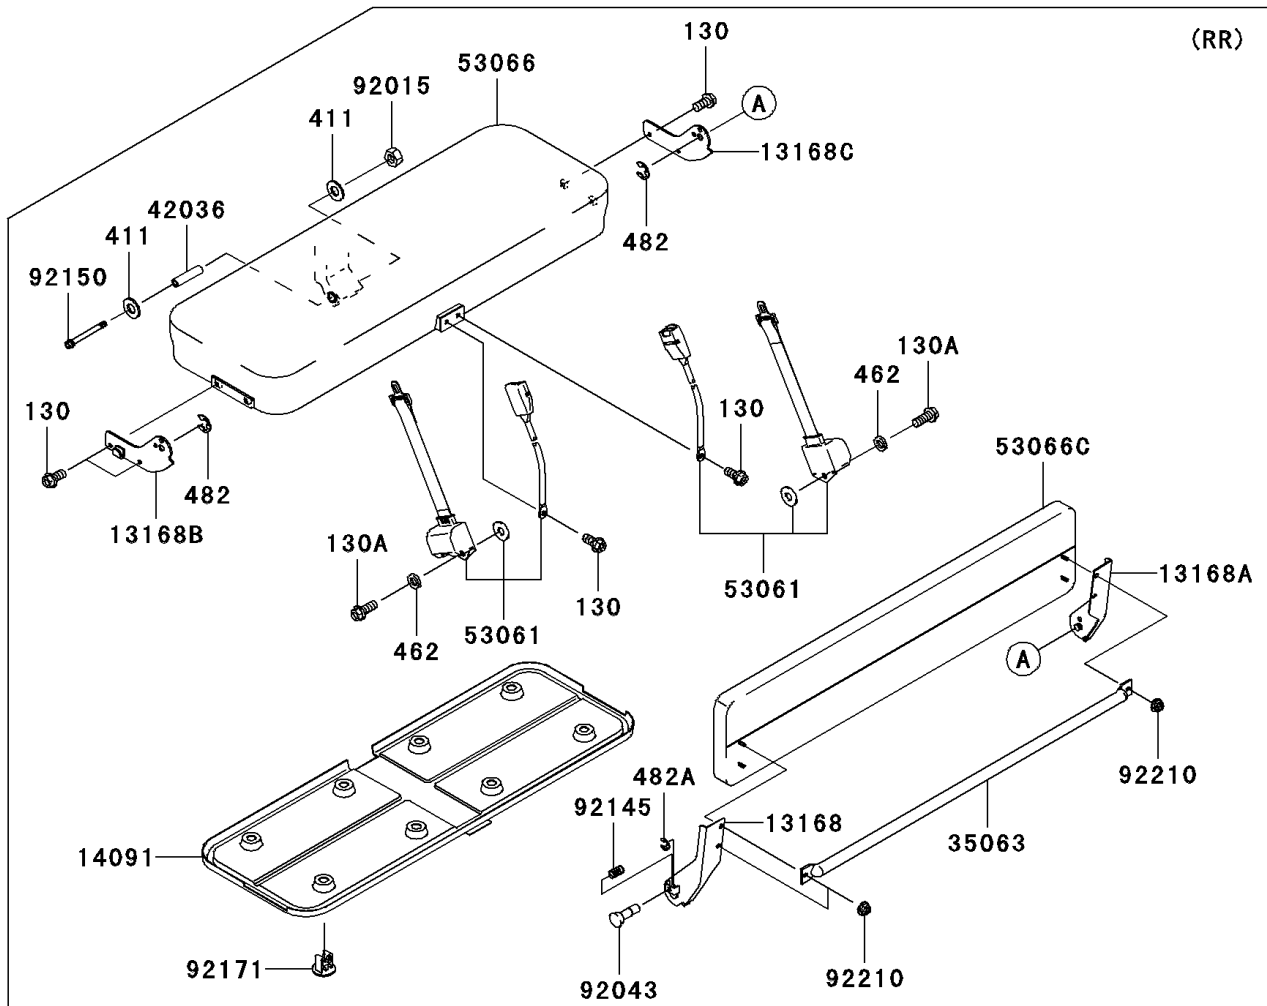

## 2010 MULE™ 4010 Trans4x4® Diesel Realtree APG HD® PARTS DIAGRAM

Seat

## 2010 MULE™ 4010 Trans4x4® Diesel Realtree APG HD® PARTS LIST

Seat

ITEM NAME	PART NUMBER	QUANTITY
BOLT-FLANGED,10X20 (Ref # 130)	130BB1020	1
BOLT-FLANGED,10X25 (Ref # 130A)	130BB1025	1
WASHER-PLAIN (Ref # 411)	411AB1200	1
WASHER-SPRING,10MM (Ref # 462)	462DB1000	1
CIRCLIP-TYPE-E (Ref # 482)	482EA0200	1
CIRCLIP-TYPE-E,8MM (Ref # 482A)	482EA8000	1
CAP (Ref # 11065)	11065-7504	1
LEVER,SEAT,TOP,LH (Ref # 13168)	13168-7502	1
LEVER,SEAT,TOP,RH (Ref # 13168A)	13168-7503	1
LEVER,SEAT,LWR,LH (Ref # 13168B)	13168-7504	1
LEVER,SEAT,LWR,RH (Ref # 13168C)	13168-7505	1
PLATE,SEAT (Ref # 13183)	13183-1400	1
COVER,REAR SEAT,BOTTOM (Ref # 14091)	14091-1740	1
STAY,REAR BACK (Ref # 35063)	35063-7510	1
SLEEVE,12.1X20X85 (Ref # 42036)	42036-7501	1
BELT-SEAT,RR (Ref # 53061)	53061-7506	1
BELT-SEAT,FR,RH (Ref # 53061A)	53061-7507	1
BELT-SEAT,FR,LH (Ref # 53061B)	53061-7508	1
SEAT-ASSY,RR,LWR,S.M.BROWN (Ref # 53066)	53066-0226-MB	1
SEAT-ASSY,FR,LWR,S.M.BROWN (Ref # 53066A)	53066-7502-MB	1
SEAT-ASSY,FR,BACK,S.M.BROWN (Ref # 53066B)	53066-7503-MB	1
SEAT-ASSY,RR,BACK,S.M.BROWN (Ref # 53066C)	53066-7507-MB	1
NUT,LOCK,12MM,BLACK (Ref # 92015)	92015-1190	1
PIN (Ref # 92043)	92043-7503	1
SPRING (Ref # 92145)	92145-7507	1
BOLT,FLANGED,12X117 (Ref # 92150)	92150-1895	1
CLAMP (Ref # 92171)	92171-7509	1
NUT,FLANGED,LOCK,8MM (Ref # 92210)	92210-0005	1