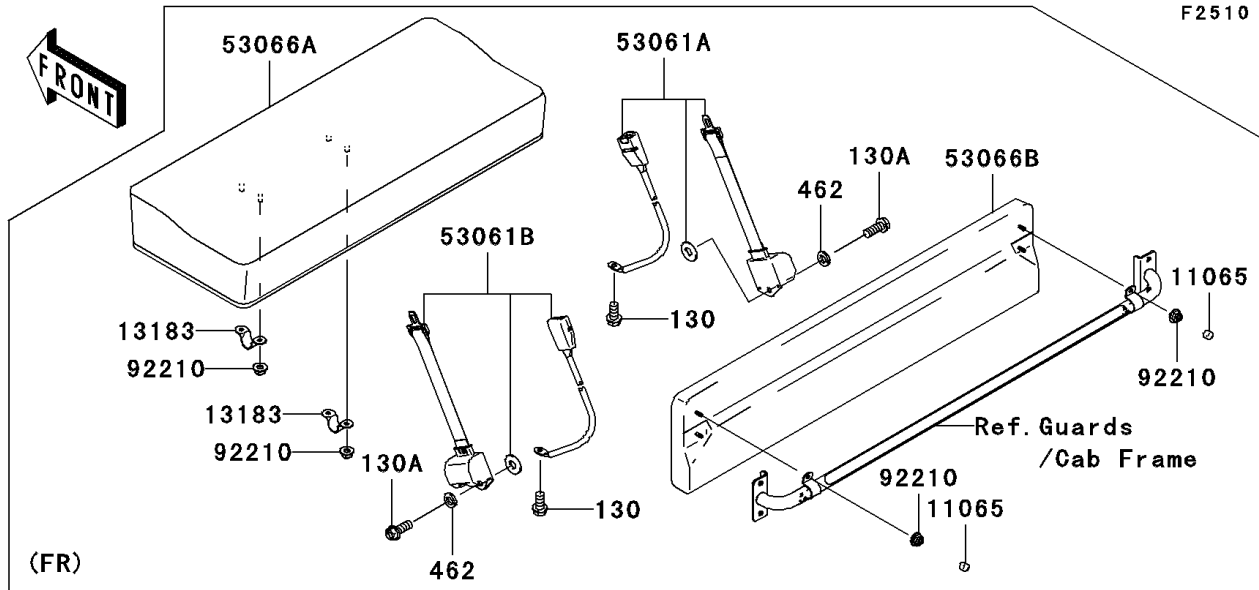

## 2010 MULE™ 4010 Trans4x4® Diesel Realtree APG HD® PARTS DIAGRAM

Seat

## 2010 MULE™ 4010 Trans4x4® Diesel Realtree APG HD® PARTS LIST

Seat

ITEM NAME	PART NUMBER	QUANTITY
BOLT-FLANGED,10X20 (Ref # 130)	130BB1020	1
BOLT-FLANGED,10X25 (Ref # 130A)	130BB1025	1
WASHER-PLAIN (Ref # 411)	411AB1200	1
WASHER-SPRING,10MM (Ref # 462)	462DB1000	1
CIRCLIP-TYPE-E (Ref # 482)	482EA0200	1
CIRCLIP-TYPE-E,8MM (Ref # 482A)	482EA8000	1
CAP (Ref # 11065)	11065-7504	1
LEVER,SEAT,TOP,LH (Ref # 13168)	13168-7502	1
LEVER,SEAT,TOP,RH (Ref # 13168A)	13168-7503	1
LEVER,SEAT,LWR,LH (Ref # 13168B)	13168-7504	1
LEVER,SEAT,LWR,RH (Ref # 13168C)	13168-7505	1
PLATE,SEAT (Ref # 13183)	13183-1400	1
COVER,REAR SEAT,BOTTOM (Ref # 14091)	14091-1740	1
STAY,REAR BACK (Ref # 35063)	35063-7510	1
SLEEVE,12.1X20X85 (Ref # 42036)	42036-7501	1
BELT-SEAT,RR (Ref # 53061)	53061-7506	1
BELT-SEAT,FR,RH (Ref # 53061A)	53061-7507	1
BELT-SEAT,FR,LH (Ref # 53061B)	53061-7508	1
SEAT-ASSY,RR,LWR,S.M.BROWN (Ref # 53066)	53066-0226-MB	1
SEAT-ASSY,FR,LWR,S.M.BROWN (Ref # 53066A)	53066-7502-MB	1
SEAT-ASSY,FR,BACK,S.M.BROWN (Ref # 53066B)	53066-7503-MB	1
SEAT-ASSY,RR,BACK,S.M.BROWN (Ref # 53066C)	53066-7507-MB	1
NUT,LOCK,12MM,BLACK (Ref # 92015)	92015-1190	1
PIN (Ref # 92043)	92043-7503	1
SPRING (Ref # 92145)	92145-7507	1
BOLT,FLANGED,12X117 (Ref # 92150)	92150-1895	1
CLAMP (Ref # 92171)	92171-7509	1
NUT,FLANGED,LOCK,8MM (Ref # 92210)	92210-0005	1