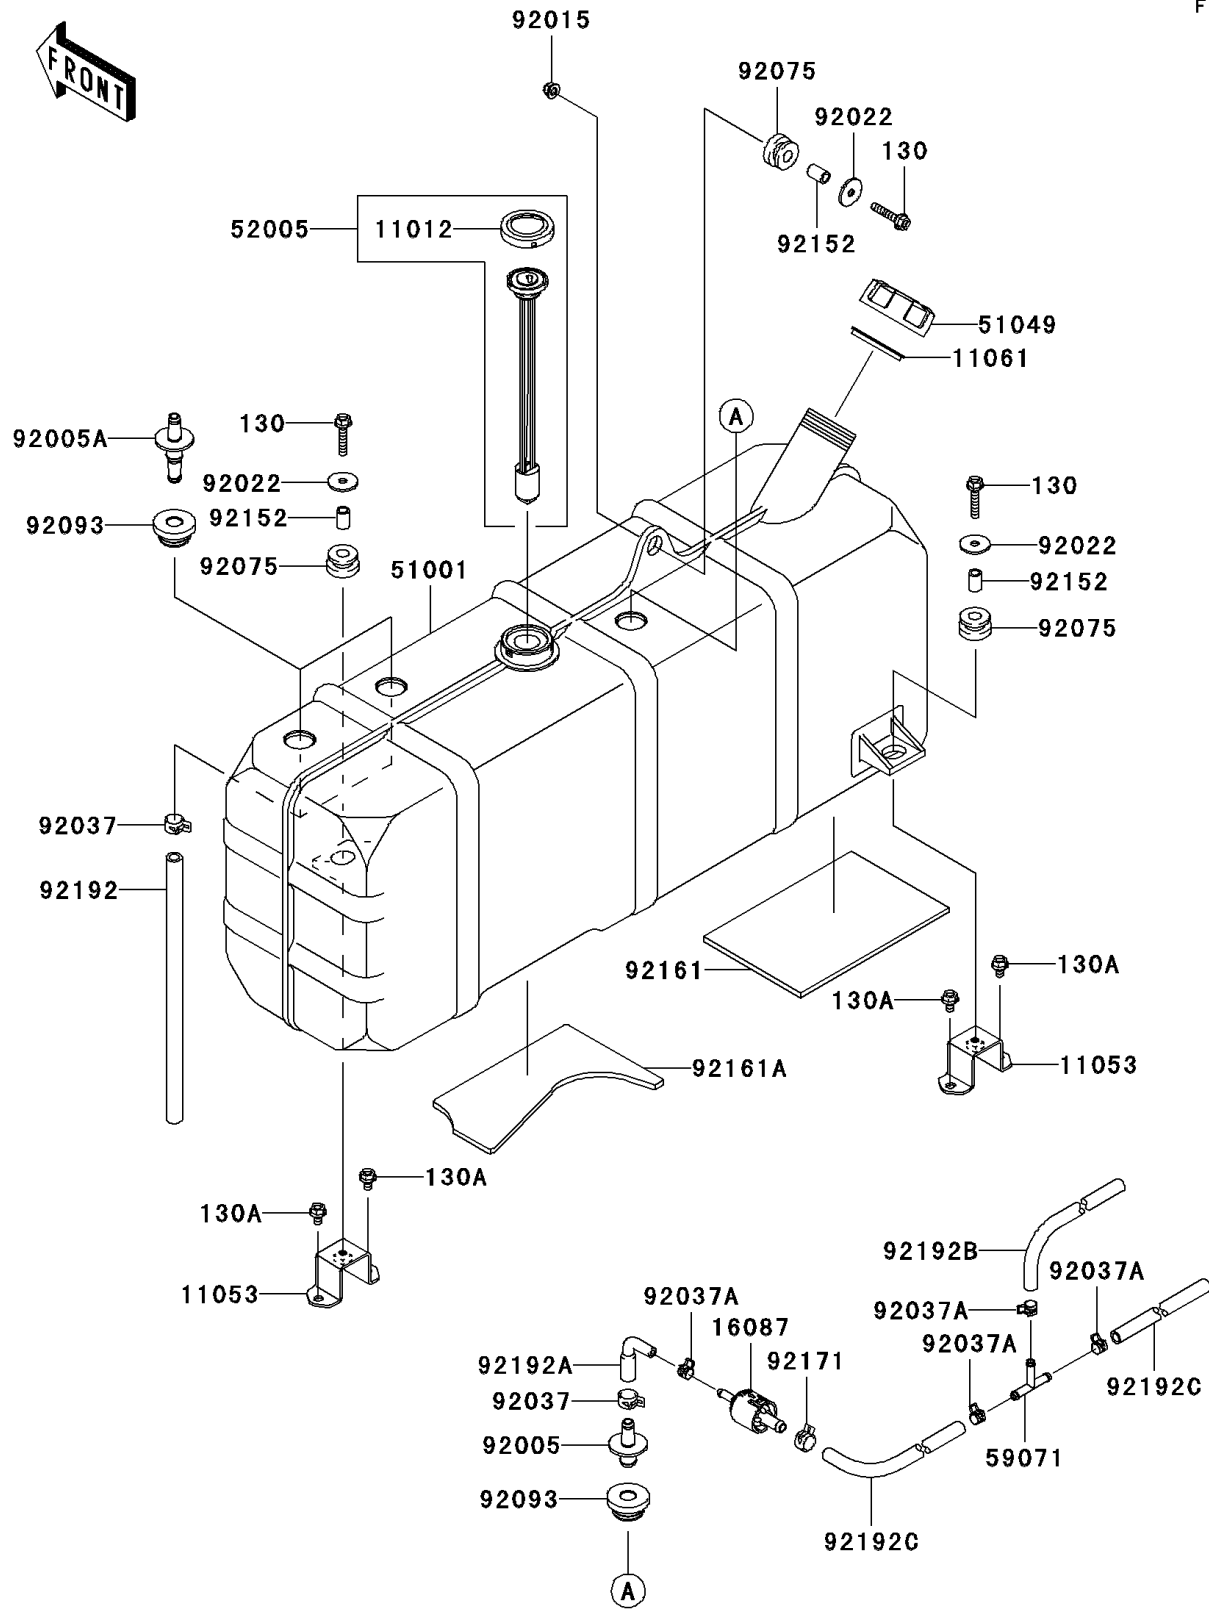

2010 MULE™ 4010 Trans4x4® Diesel Realtree APG HD® PARTS DIAGRAM

Fuel Tank

F2410

2010 MULE™ 4010 Trans4x4® Diesel Realtree APG HD® PARTS LIST

Fuel Tank

ITEM NAME	PART NUMBER	QUANTITY
BOLT-FLANGED,6X30 (Ref # 130)	130BA0630	1
BOLT-FLANGED,6X10 (Ref # 130A)	130BB0610	1
CAP,FUEL GAUGE (Ref # 11012)	11012-1627	1
BRACKET (Ref # 11053)	11053-7512	1
GASKET,FUEL TANK CAP (Ref # 11061)	11061-7508	1
VALVE-CHECK (Ref # 16087)	16087-0002	1
TANK-COMP-FUEL (Ref # 51001)	51001-7504	1
CAP-TANK,FUEL (Ref # 51049)	51049-7002	1
GAUGE,FUEL (Ref # 52005)	52005-7501	1
JOINT (Ref # 59071)	59071-3705	1
FITTING (Ref # 92005)	92005-0106	1
FITTING (Ref # 92005A)	92005-7501	1
NUT,LOCK,FLANGED,6MM (Ref # 92015)	92015-1675	1
WASHER,6.5X24X2 (Ref # 92022)	92022-1690	1
CLAMP,HOSE CLIP (Ref # 92037)	92037-1181	1
CLAMP,TUBE (Ref # 92037A)	92037-1461	1
DAMPER (Ref # 92075)	92075-1787	1
SEAL (Ref # 92093)	92093-7502	1
COLLAR,7.02X10.32X15.3 (Ref # 92152)	92152-7511	1
DAMPER (Ref # 92161)	92161-7508	1
DAMPER (Ref # 92161A)	92161-7513	1
CLAMP (Ref # 92171)	92171-0515	1
TUBE,8X13X260 (Ref # 92192)	92192-7503	1
TUBE,TANK-VALVE (Ref # 92192A)	92192-7510	1
TUBE,7X11X370 (Ref # 92192B)	92192-7512	1
TUBE,7X11X225 (Ref # 92192C)	92192-7513	1