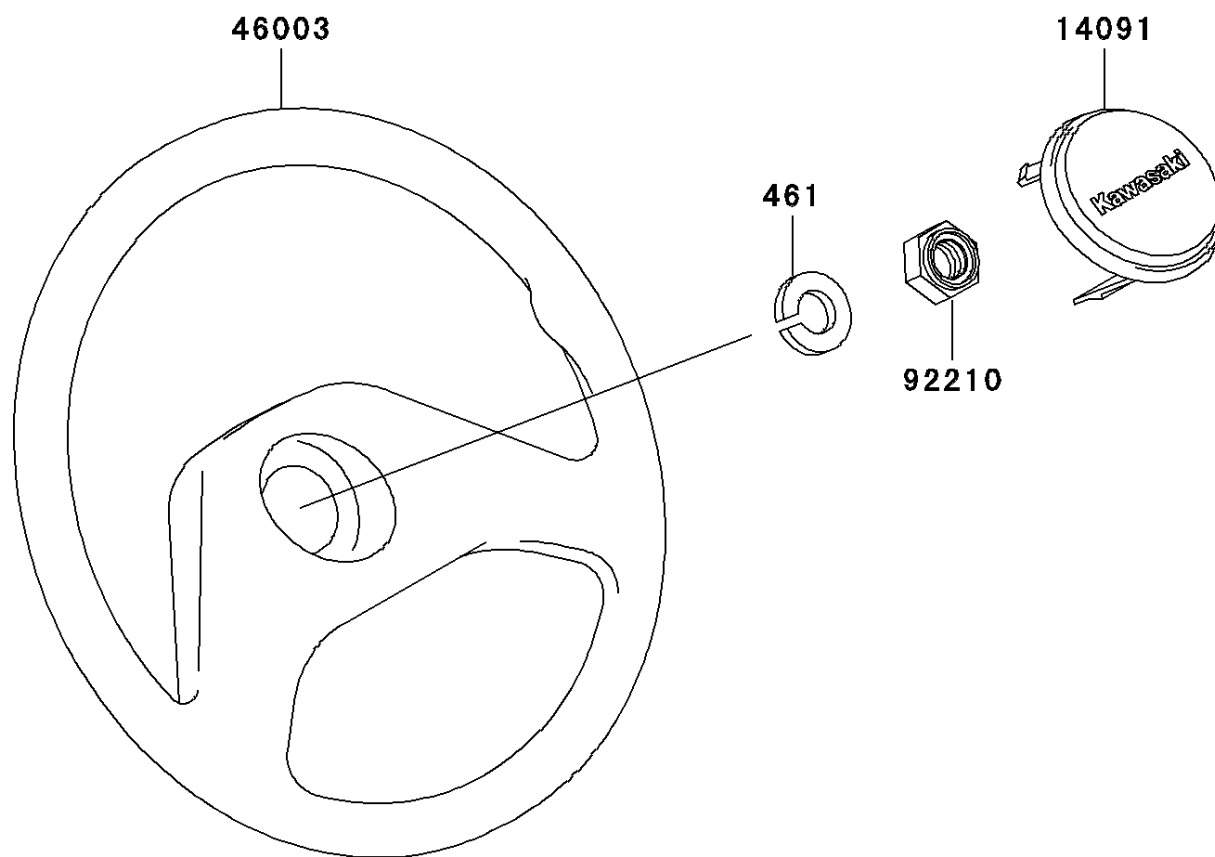

2010 MULE™ 4010 Trans4x4® Diesel Realtree APG HD® PARTS DIAGRAM

Steering Wheel

F2311

2010 MULE™ 4010 Trans4x4® Diesel Realtree APG HD® PARTS LIST

Steering Wheel

ITEM NAME	PART NUMBER	QUANTITY
WASHER-SPRING,12MM (Ref # 461)	461DA1200	1
COVER,HORN SWITCH (Ref # 14091)	14091-1247	1
HANDLE (Ref # 46003)	46003-1308	1
NUT,LOCK,12MM (Ref # 92210)	92210-1249	1