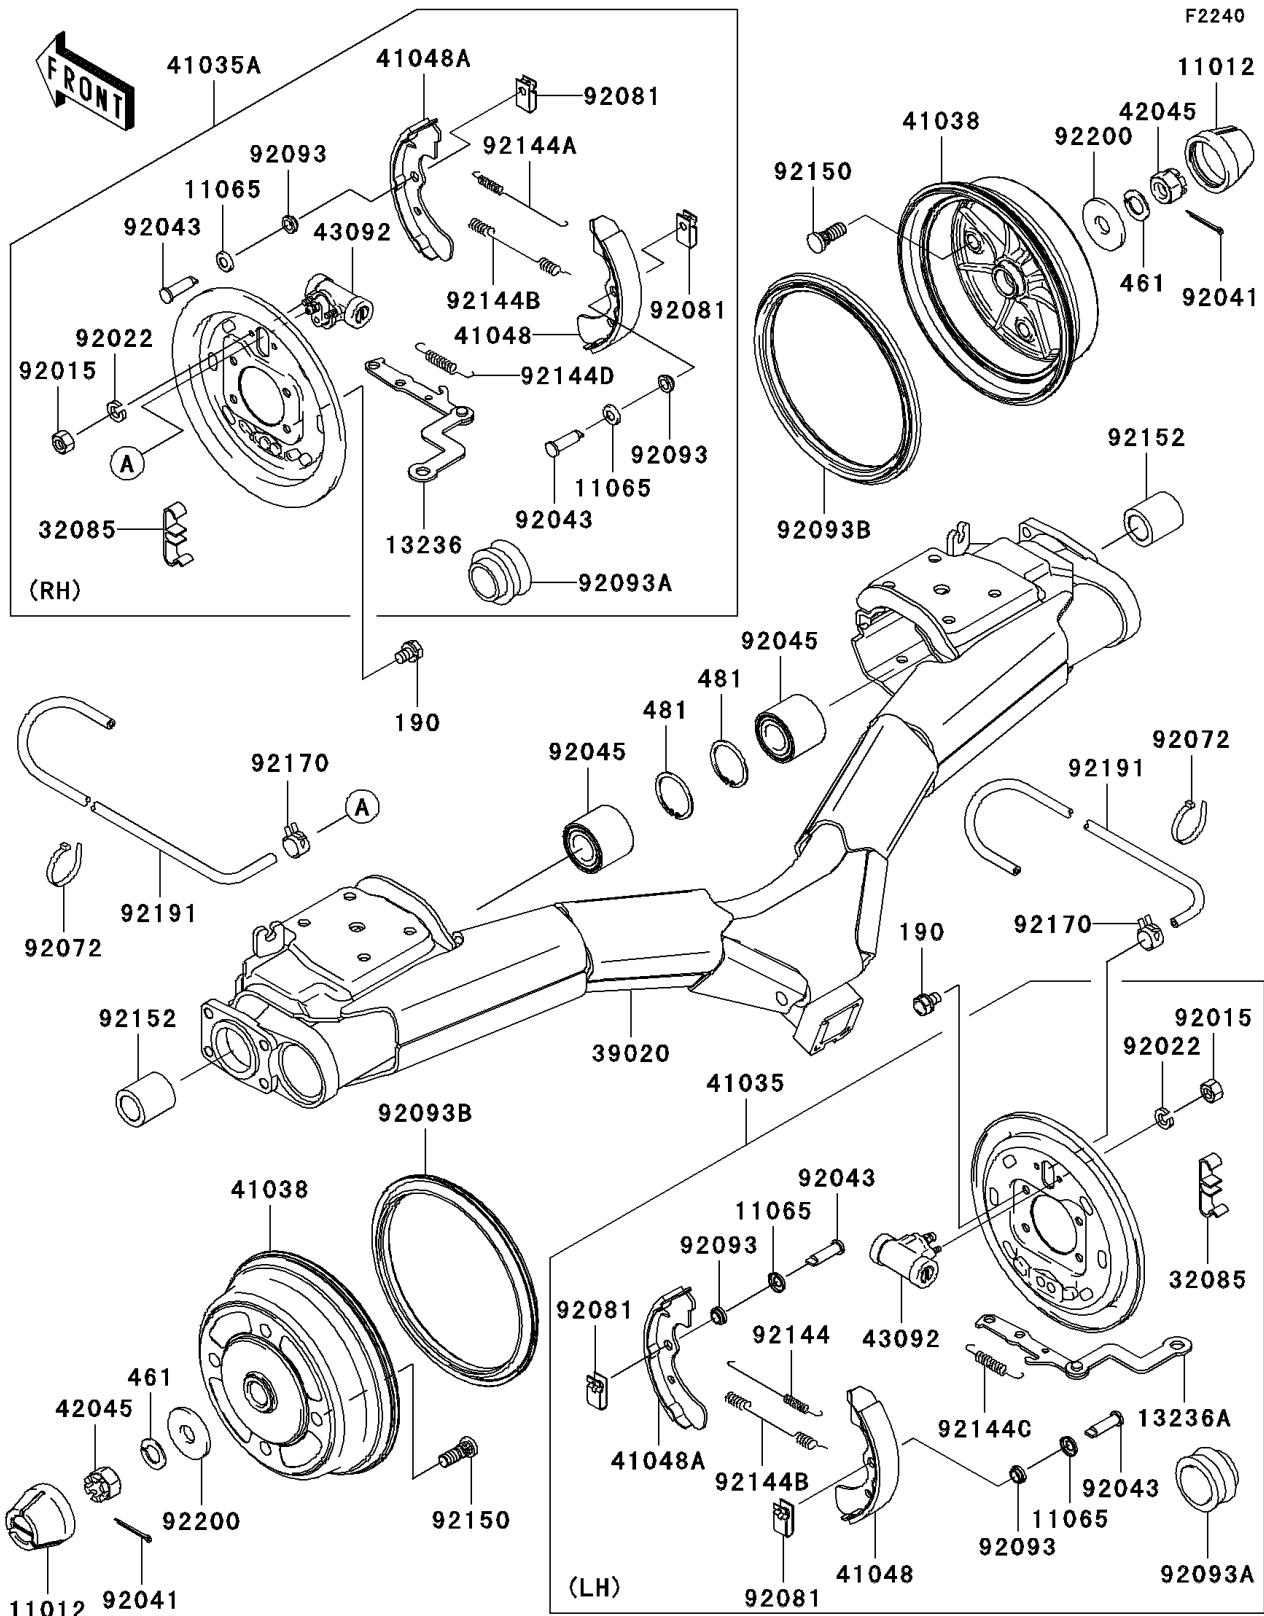

2010 MULE™ 4010 Trans4x4® Diesel Realtree APG HD® PARTS DIAGRAM

Rear Hubs/Brakes

2010 MULE™ 4010 Trans4x4® Diesel Realtree APG HD® PARTS LIST

Rear Hubs/Brakes

ITEM NAME	PART NUMBER	QUANTITY
BOLT-UPSET-WS,10X16 (Ref # 190)	190BA1016	1
WASHER-SPRING,18MM (Ref # 461)	461DA1800	1
CIRCLIP (Ref # 481)	481J5200	1
CAP,WHEEL (Ref # 11012)	11012-1969	1
CAP (Ref # 11065)	11065-1175	1
LEVER-COMP,RR BRAKE PANEL,RH (Ref # 13236)	13236-1355	1
LEVER-COMP,RR BRAKE PANEL,LH (Ref # 13236A)	13236-1356	1
STOPPER,REAR BRAKE LEVER (Ref # 32085)	32085-1298	1
BRACKET-COMP-REAR SUSP (Ref # 39020)	39020-7503	1
PANEL-ASSY-BRAKE,RR,LH (Ref # 41035)	41035-7506	1
PANEL-ASSY-BRAKE,RR,RH (Ref # 41035A)	41035-7508	1
DRUM,REAR BRAKE (Ref # 41038)	41038-7502	1
SHOE-BRAKE (Ref # 41048)	41048-7502	1
SHOE-BRAKE (Ref # 41048A)	41048-7503	1
NUT,CASTLE,18MM (Ref # 42045)	42045-018	1
CYLINDER,REAR WHEEL (Ref # 43092)	43092-1053	1
NUT,6MM (Ref # 92015)	92015-1729	1
WASHER,SPRING,6MM (Ref # 92022)	92022-1951	1
COTTER,4.0X35 (Ref # 92041)	92041-1053	1
PIN (Ref # 92043)	92043-1636	1
BEARING-BALL,25BWD02CA68 (Ref # 92045)	92045-0107	1
BAND,L=123 (Ref # 92072)	92072-030	1
SPRING,SHOE CLAMP (Ref # 92081)	92081-1904	1
SEAL (Ref # 92093)	92093-1532	1
SEAL (Ref # 92093A)	92093-1533	1
SEAL,BS184.8X13.5ZS (Ref # 92093B)	92093-1543	1
SPRING,BRAKE (Ref # 92144)	92144-1299	1
SPRING,BRAKE (Ref # 92144A)	92144-1300	1
SPRING,BRAKE (Ref # 92144B)	92144-1301	1

2010 MULE™ 4010 Trans4x4® Diesel Realtree APG HD® PARTS LIST

Rear Hubs/Brakes

ITEM NAME	PART NUMBER	QUANTITY
SPRING,ROD,LH (Ref # 92144C)	92144-1302	1
SPRING,ROD,RH (Ref # 92144D)	92144-1303	1
BOLT (Ref # 92150)	92150-1366	1
COLLAR,25.1X38X40.8 (Ref # 92152)	92152-1276	1
CLAMP (Ref # 92170)	92170-2042	1
TUBE,4.7X9.5X1100 (Ref # 92191)	92191-1525	1
WASHER,18.5X52X4.5 (Ref # 92200)	92200-1474	1