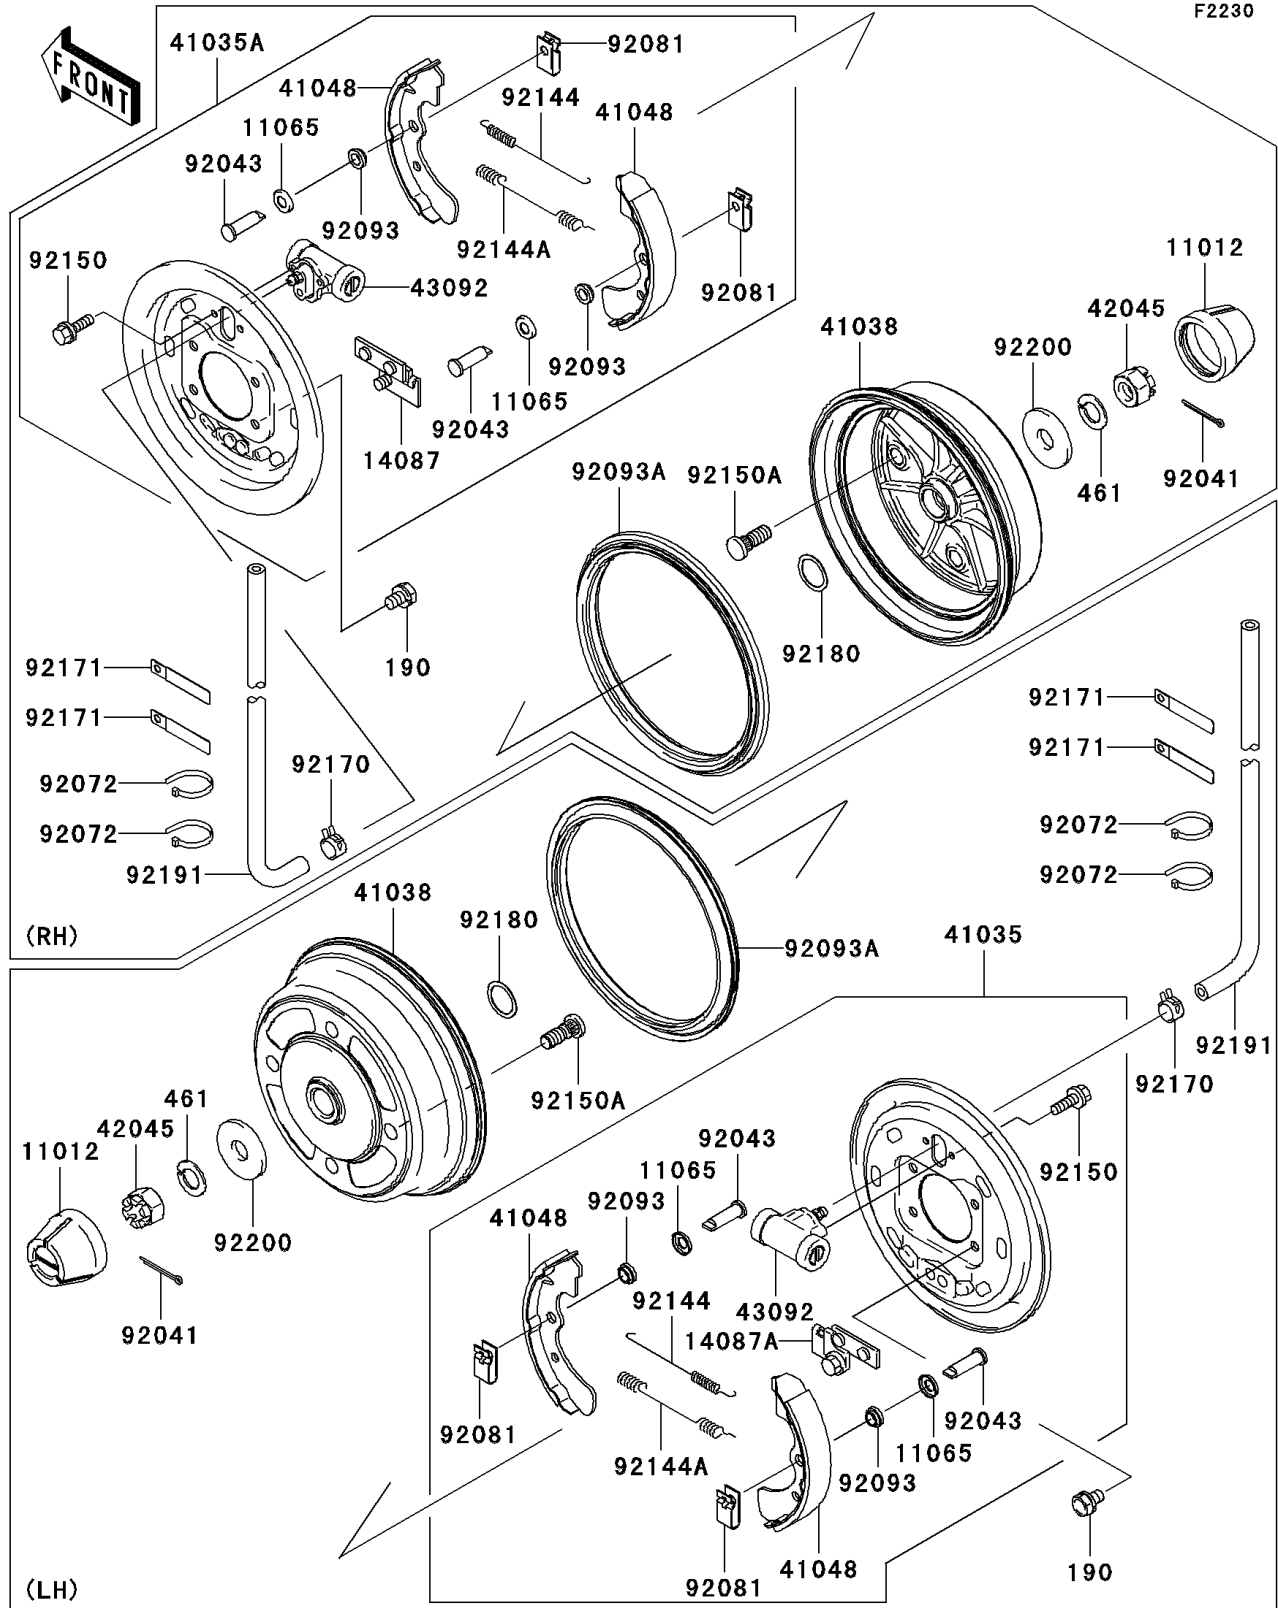

## 2010 MULE™ 4010 Trans4x4® Diesel Realtree APG HD® PARTS DIAGRAM

Front Hubs/Brakes

F2230

## 2010 MULE™ 4010 Trans4x4® Diesel Realtree APG HD® PARTS LIST

Front Hubs/Brakes

ITEM NAME	PART NUMBER	QUANTITY
BOLT-UPSET-WS,10X16 (Ref # 190)	190BA1016	1
WASHER-SPRING,18MM (Ref # 461)	461DA1800	1
CAP,WHEEL (Ref # 11012)	11012-1969	1
CAP (Ref # 11065)	11065-1175	1
RETAINER-ASSY,RH (Ref # 14087)	14087-1001	1
RETAINER-ASSY,LH (Ref # 14087A)	14087-1002	1
PANEL-ASSY-BRAKE,FR,LH (Ref # 41035)	41035-7502	1
PANEL-ASSY-BRAKE,FR,RH (Ref # 41035A)	41035-7504	1
DRUM,FRONT BRAKE (Ref # 41038)	41038-7501	1
SHOE-BRAKE (Ref # 41048)	41048-7501	1
NUT,CASTLE,18MM (Ref # 42045)	42045-018	1
CYLINDER,FRONT BRAKE PANEL (Ref # 43092)	43092-1054	1
COTTER,4.0X35 (Ref # 92041)	92041-1053	1
PIN (Ref # 92043)	92043-1636	1
BAND,L=123 (Ref # 92072)	92072-030	1
SPRING,SHOE CLAMP (Ref # 92081)	92081-1904	1
SEAL (Ref # 92093)	92093-1532	1
SEAL,BS184.8X13.5ZS (Ref # 92093A)	92093-1543	1
SPRING,BRAKE (Ref # 92144)	92144-1300	1
SPRING,BRAKE (Ref # 92144A)	92144-1301	1
BOLT,FLANGED,6X12 (Ref # 92150)	92150-1166	1
BOLT (Ref # 92150A)	92150-1366	1
CLAMP (Ref # 92170)	92170-2042	1
CLAMP (Ref # 92171)	92171-0652	1
SHIM,25.2X32.5X0.6 (Ref # 92180)	92180-1353	1
TUBE,4.7X9.5X1100 (Ref # 92191)	92191-1525	1
WASHER,18.5X52X4.5 (Ref # 92200)	92200-1474	1