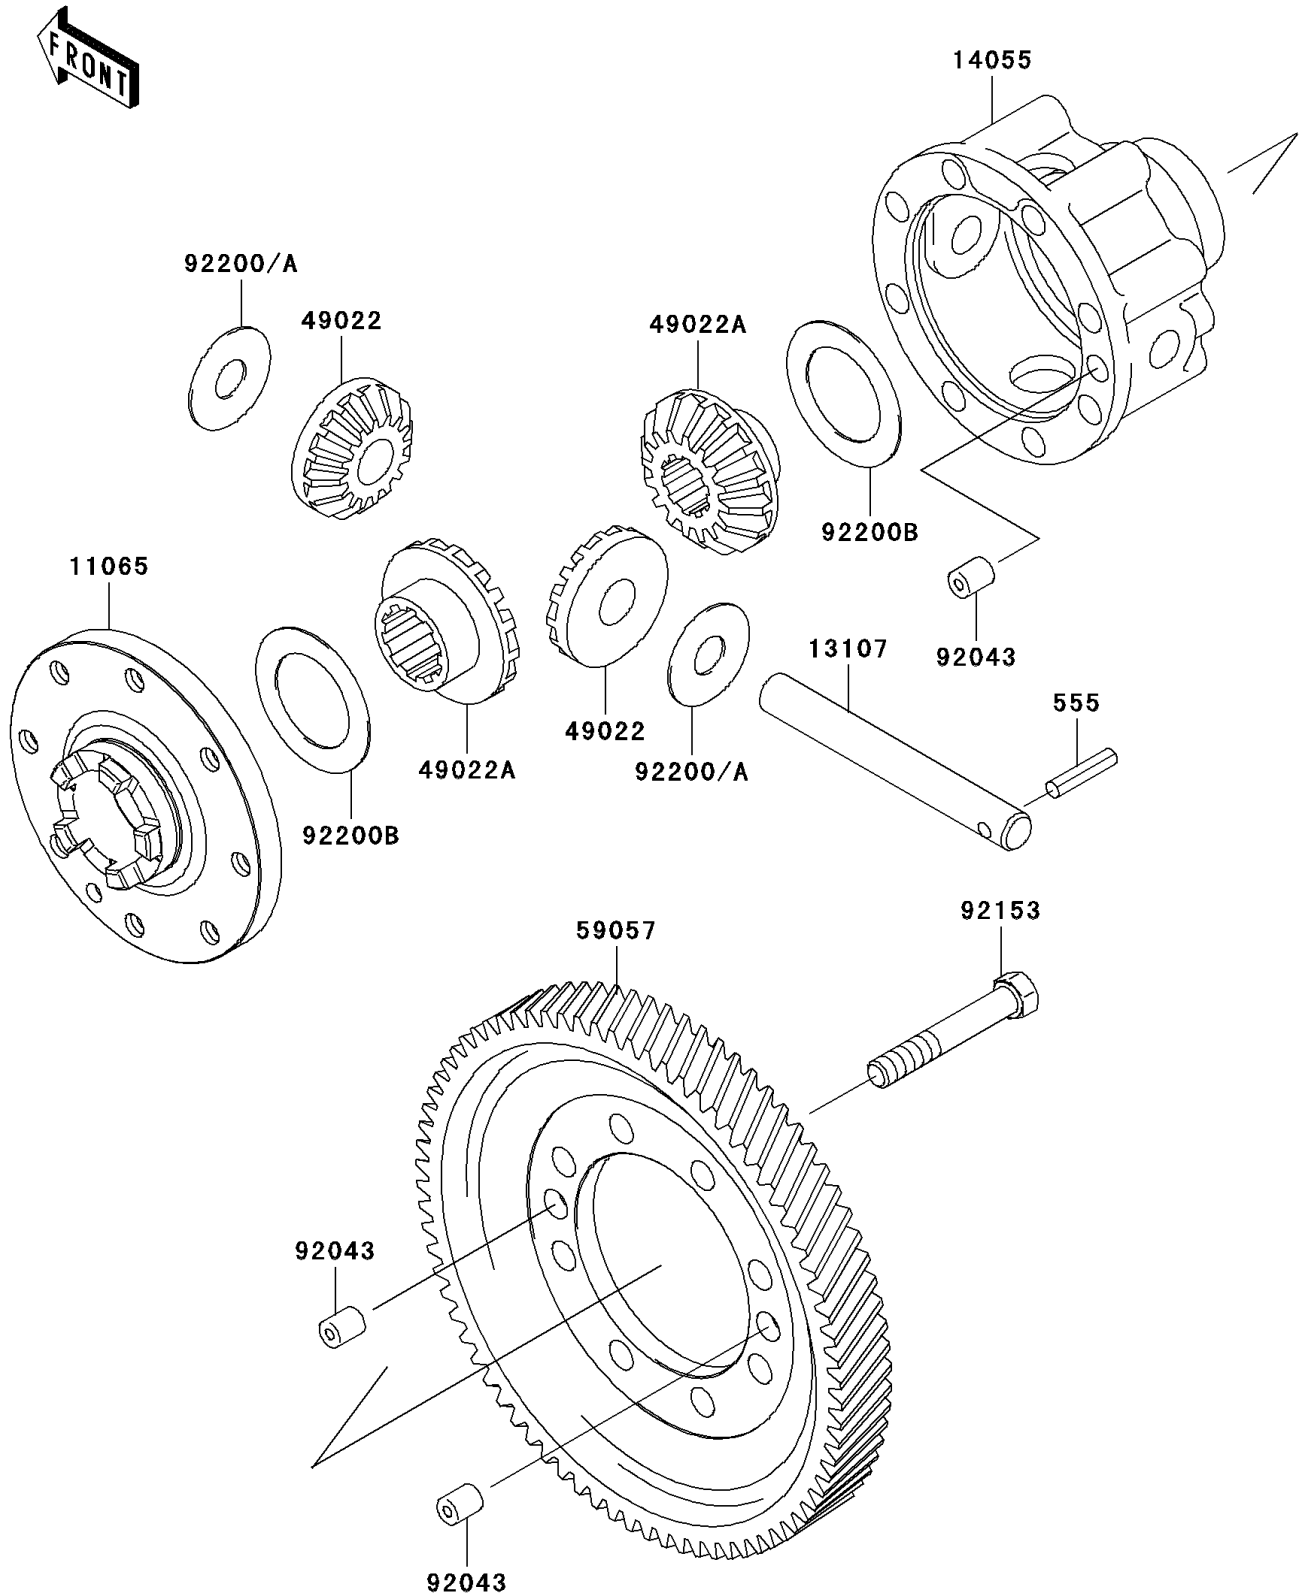

## 2010 MULE™ 4010 Trans4x4® Diesel Realtree APG HD® PARTS DIAGRAM

Differential

E1451

## 2010 MULE™ 4010 Trans4x4® Diesel Realtree APG HD® PARTS LIST

Differential

ITEM NAME	PART NUMBER	QUANTITY
PIN-SPRING (Ref # 555)	555A0525	1
CAP,GEAR CASE (Ref # 11065)	11065-0033	1
SHAFT (Ref # 13107)	13107-0009	1
CASE-GEAR,DIFFERENTIAL (Ref # 14055)	14055-0003	1
GEAR-BEVEL,10T (Ref # 49022)	49022-1105	1
GEAR-BEVEL,16T (Ref # 49022A)	49022-1117	1
GEAR-HELICAL,DIFFERENTIAL (Ref # 59057)	59057-0002	1
PIN,10X12 (Ref # 92043)	92043-0029	1
BOLT,10X63 (Ref # 92153)	92153-0331	1
WASHER,14.5X38X1.2 (Ref # 92200)	92200-0021	1
WASHER,14.5X38X1.0 (Ref # 92200A)	92200-1044	1
WASHER,35.5X54X1.0 (Ref # 92200B)	92200-1045	1