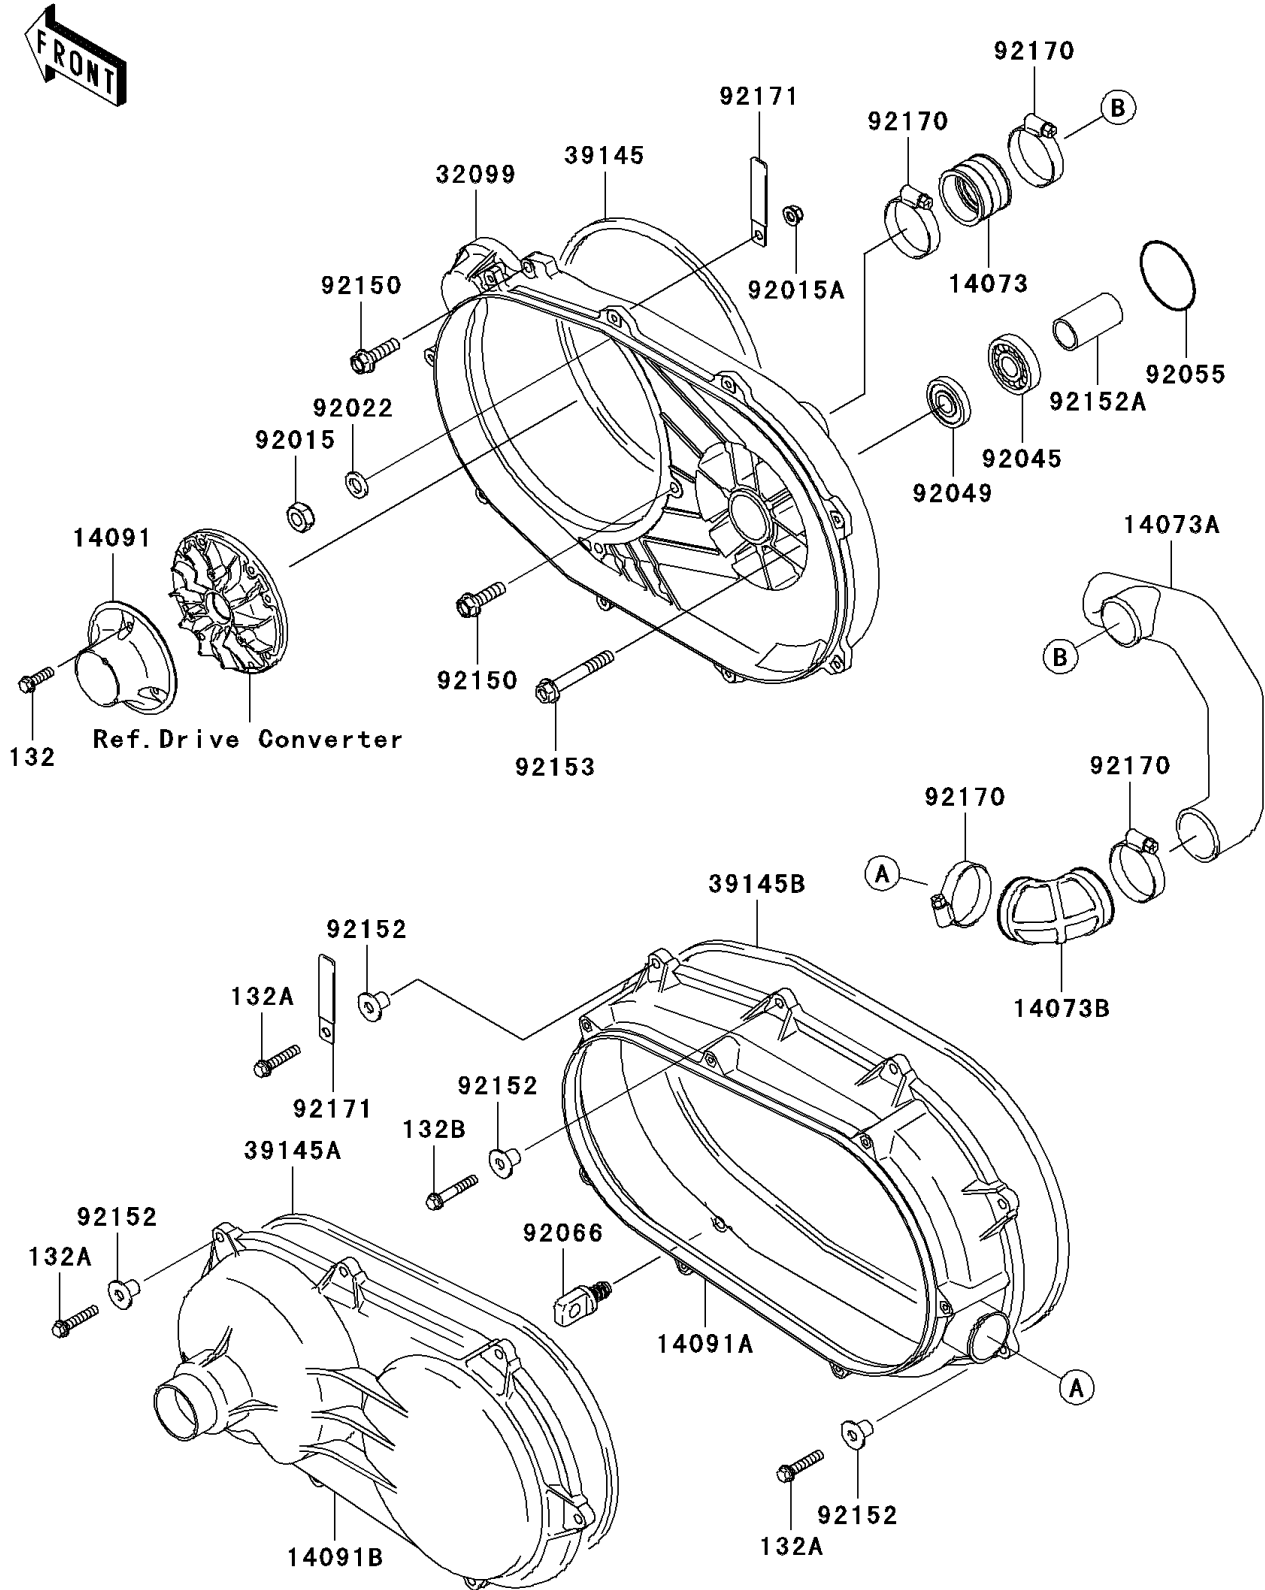

## 2010 MULE™ 4010 Trans4x4® Diesel Realtree APG HD® PARTS DIAGRAM

Converter Cover

E1393

## 2010 MULE™ 4010 Trans4x4® Diesel Realtree APG HD® PARTS LIST

Converter Cover

ITEM NAME	PART NUMBER	QUANTITY
BOLT-FLANGED-SMALL,6X20 (Ref # 132)	132BA0620	1
BOLT-FLANGED-SMALL,6X30 (Ref # 132A)	132BB0630	1
BOLT-FLANGED-SMALL,6X35 (Ref # 132B)	132BB0635	1
DUCT (Ref # 14073)	14073-1324	1
DUCT (Ref # 14073A)	14073-1856	1
DUCT (Ref # 14073B)	14073-1857	1
COVER,FAN (Ref # 14091)	14091-1520	1
COVER,MIDDLE (Ref # 14091A)	14091-1555	1
COVER,BELT CONVERTER (Ref # 14091B)	14091-1556	1
CASE,BELT CONVERTER (Ref # 32099)	32099-1215	1
TRIM-SEAL,BELT CONVERTER CASE (Ref # 39145)	39145-1115	1
TRIM-SEAL,MIDDLE COVER (Ref # 39145A)	39145-1117	1
TRIM-SEAL,BELT CONVERTER (Ref # 39145B)	39145-1126	1
NUT,LOCK,10MM,BLACK (Ref # 92015)	92015-1189	1
NUT,LOCK,FLANGED,6MM (Ref # 92015A)	92015-1675	1
WASHER,10.5X18X2.5 (Ref # 92022)	92022-1876	1
BEARING-BALL,62/28LLB/2AS (Ref # 92045)	92045-0109	1
SEAL-OIL,TC28X47X7 (Ref # 92049)	92049-1297	1
RING-O,67.6X3.5 (Ref # 92055)	92055-1327	1
PLUG,DRAIN,11X19 (Ref # 92066)	92066-1580	1
BOLT,FLANGED,8X28 (Ref # 92150)	92150-1103	1
COLLAR (Ref # 92152)	92152-0667	1
COLLAR,28.1X34X63.6 (Ref # 92152A)	92152-1177	1
BOLT (Ref # 92153)	92153-1276	1
CLAMP (Ref # 92170)	92170-1764	1
CLAMP (Ref # 92171)	92171-0652	1