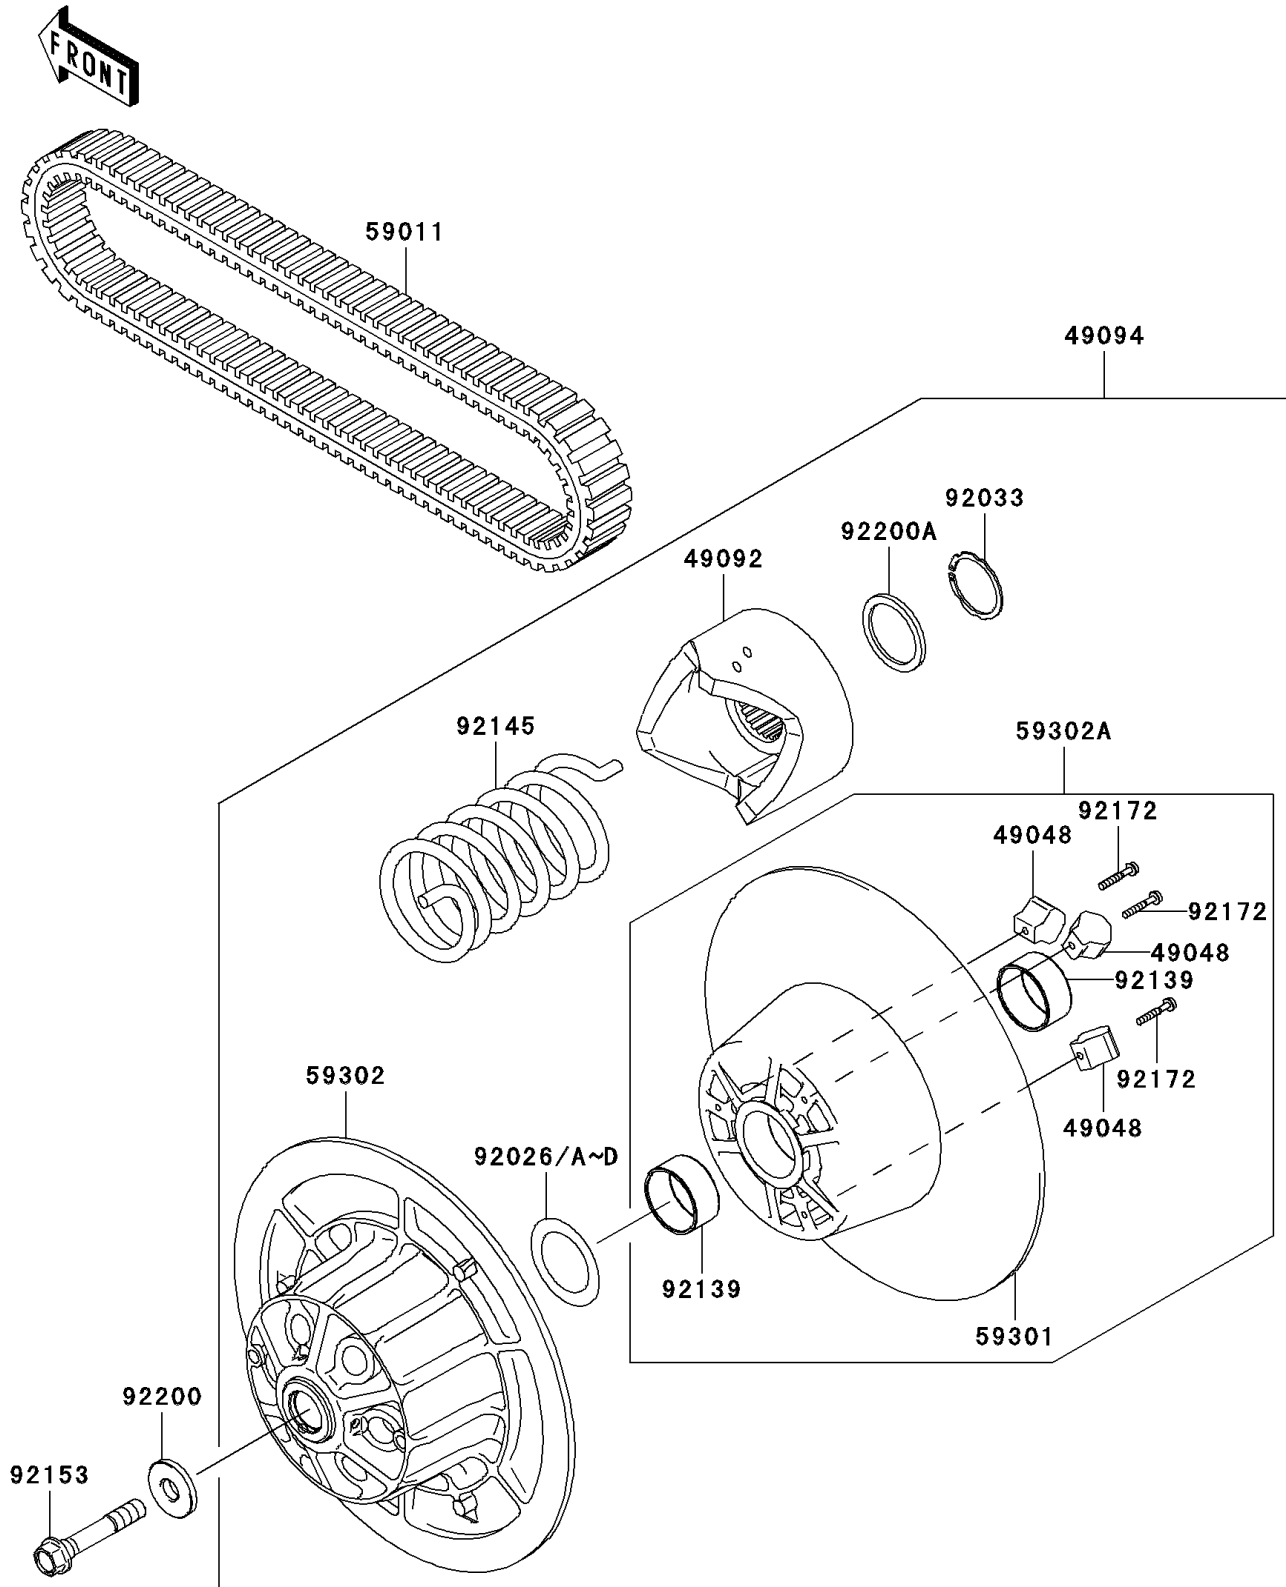

2010 MULE™ 4010 Trans4x4® Diesel Realtree APG HD® PARTS DIAGRAM

Driven Converter/Drive Belt

E1392

2010 MULE™ 4010 Trans4x4® Diesel Realtree APG HD® PARTS LIST

Driven Converter/Drive Belt

ITEM NAME	PART NUMBER	QUANTITY
SHOE (Ref # 49048)	49048-1097	1
RAMP (Ref # 49092)	49092-1069	1
CONVERTER-ASSY-DRIVEN (Ref # 49094)	49094-0034	1
BELT (Ref # 59011)	59011-1087	1
SHEAVE-MOVABLE (Ref # 59301)	59301-1072	1
SHEAVE-COMP (Ref # 59302)	59302-0024	1
SHEAVE-COMP,MOVABLE (Ref # 59302A)	59302-1104	1
SPACER,40.5X58X0.3 (Ref # 92026)	92026-0036	1
SPACER,40.5X58X1.0 (Ref # 92026A)	92026-1625	1
SPACER,40.5X58X0.6 (Ref # 92026B)	92026-1626	1
SPACER,40.5X58X1.4 (Ref # 92026C)	92026-1627	1
SPACER,40.5X58X0.8 (Ref # 92026D)	92026-1628	1
RING-SNAP (Ref # 92033)	92033-1317	1
BUSHING (Ref # 92139)	92139-1078	1
SPRING,DRIVEN CONVERTER (Ref # 92145)	92145-0047	1
BOLT,12X70 (Ref # 92153)	92153-0509	1
SCREW,4X25 (Ref # 92172)	92172-0060	1
WASHER (Ref # 92200)	92200-0069	1
WASHER,40X46.4X2.5 (Ref # 92200A)	92200-1645	1