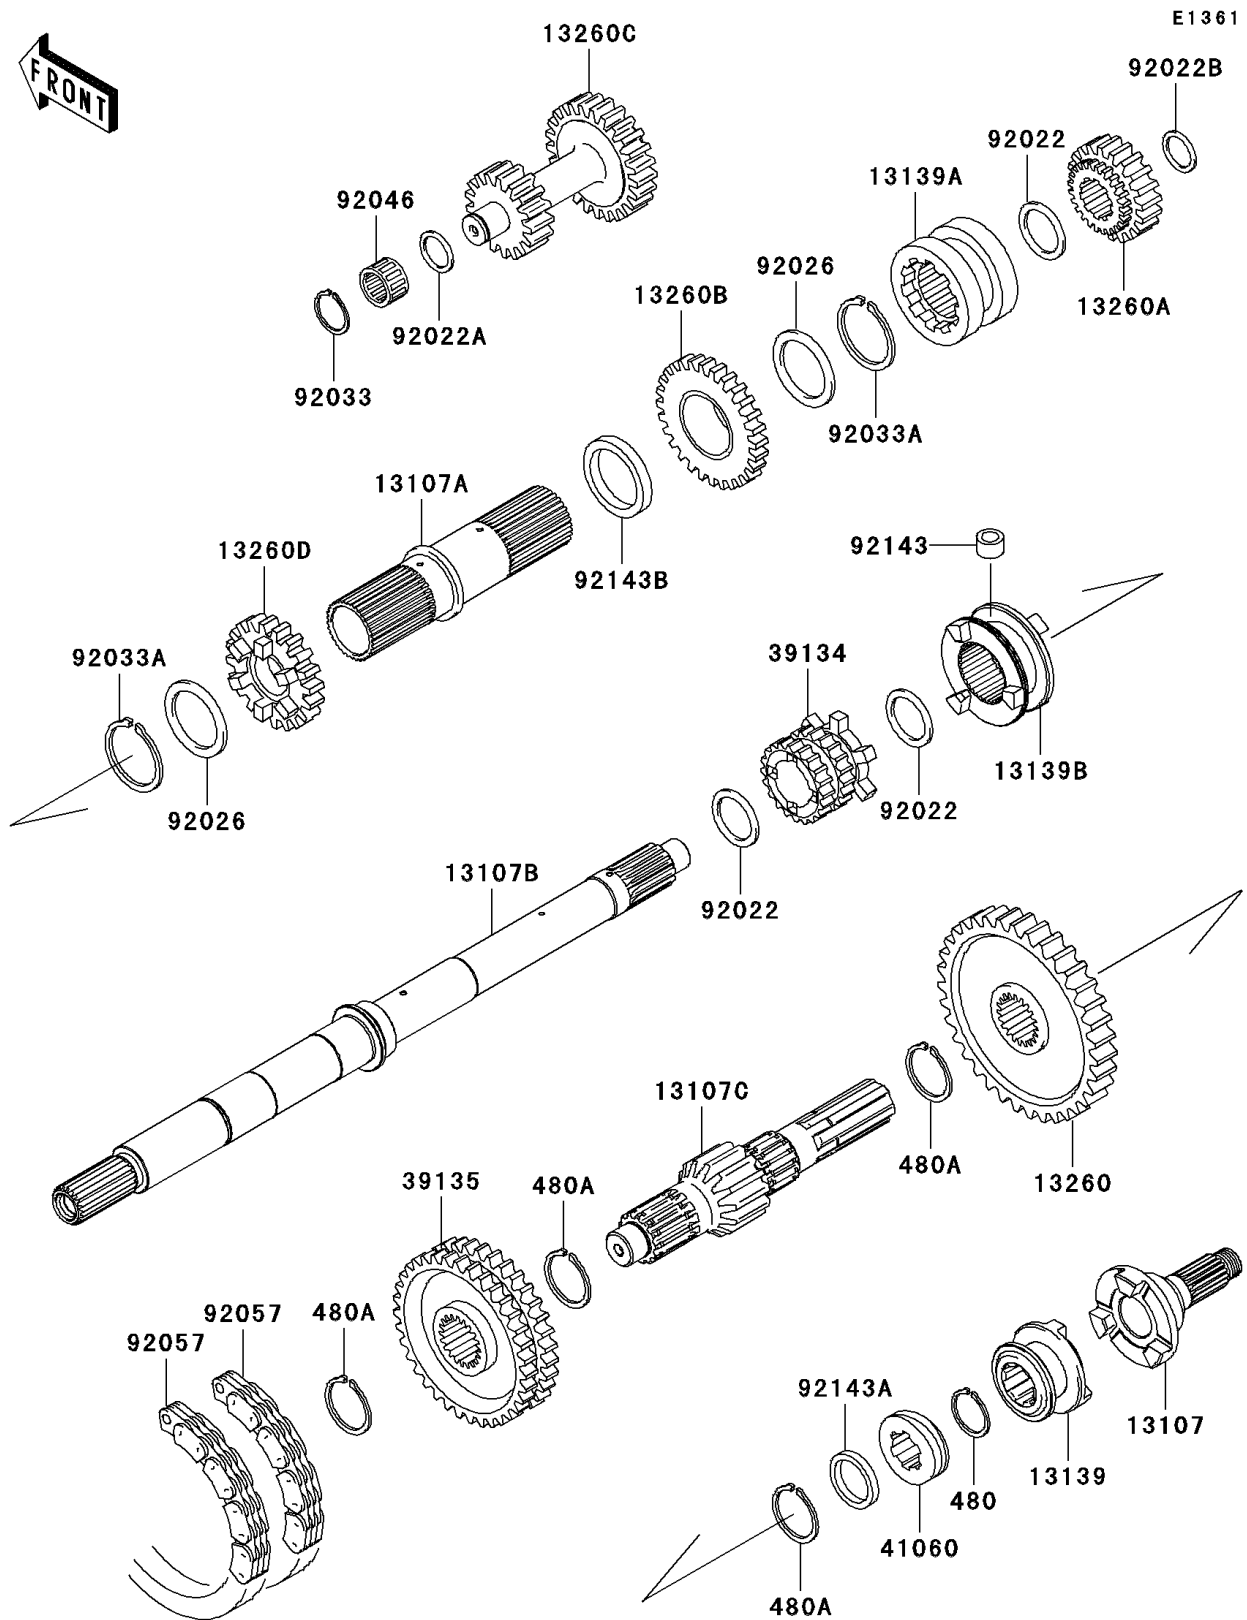

## 2010 MULE™ 4010 Trans4x4® Diesel Realtree APG HD® PARTS DIAGRAM

Transmission

## 2010 MULE™ 4010 Trans4x4® Diesel Realtree APG HD® PARTS LIST

Transmission

ITEM NAME	PART NUMBER	QUANTITY
CIRCLIP-TYPE-C,25MM (Ref # 480)	480J2500	1
CIRCLIP-TYPE-C,30MM (Ref # 480A)	480J3000	1
SHAFT,2WD/4WD (Ref # 13107)	13107-0106	1
SHAFT,INPUT OUTER (Ref # 13107A)	13107-1309	1
SHAFT,INPUT (Ref # 13107B)	13107-1512	1
SHAFT,OUTPUT,14T (Ref # 13107C)	13107-1517	1
SHIFTER,2WD/4WD (Ref # 13139)	13139-0010	1
SHIFTER,SPEED,HI/LOW (Ref # 13139A)	13139-1069	1
SHIFTER,FR/RR (Ref # 13139B)	13139-1072	1
GEAR,OUTPUT REVERSE,51T (Ref # 13260)	13260-1288	1
GEAR,INPUT REDUCTION,20T (Ref # 13260A)	13260-1289	1
GEAR,INPUT REDUCTION,28T (Ref # 13260B)	13260-1290	1
GEAR,REDUCTION,17T&25T (Ref # 13260C)	13260-1291	1
GEAR,INPUT 28T (Ref # 13260D)	13260-1462	1
SPROCKET-DRIVE,20T (Ref # 39134)	39134-1055	1
SPROCKET-DRIVEN,41T (Ref # 39135)	39135-1055	1
GEAR-METER SCREW (Ref # 41060)	41060-1147	1
WASHER,25.3X33X1 (Ref # 92022)	92022-1109	1
WASHER,17.3X28X1 (Ref # 92022A)	92022-255	1
WASHER,17.3X30X1.4 (Ref # 92022B)	92022-270	1
SPACER,35.3X44X0.5 (Ref # 92026)	92026-1375	1
RING-SNAP (Ref # 92033)	92033-032	1
RING-SNAP (Ref # 92033A)	92033-1269	1
BEARING-NEEDLE,K17X23X13.8 (Ref # 92046)	92046-1184	1
CHAIN,REVERSE,81RH2520,54L (Ref # 92057)	92057-1364	1
COLLAR,8X14X10.5 (Ref # 92143)	92143-1497	1
COLLAR,25X32X4.5 (Ref # 92143A)	92143-1597	1
COLLAR (Ref # 92143B)	92143-1599	1