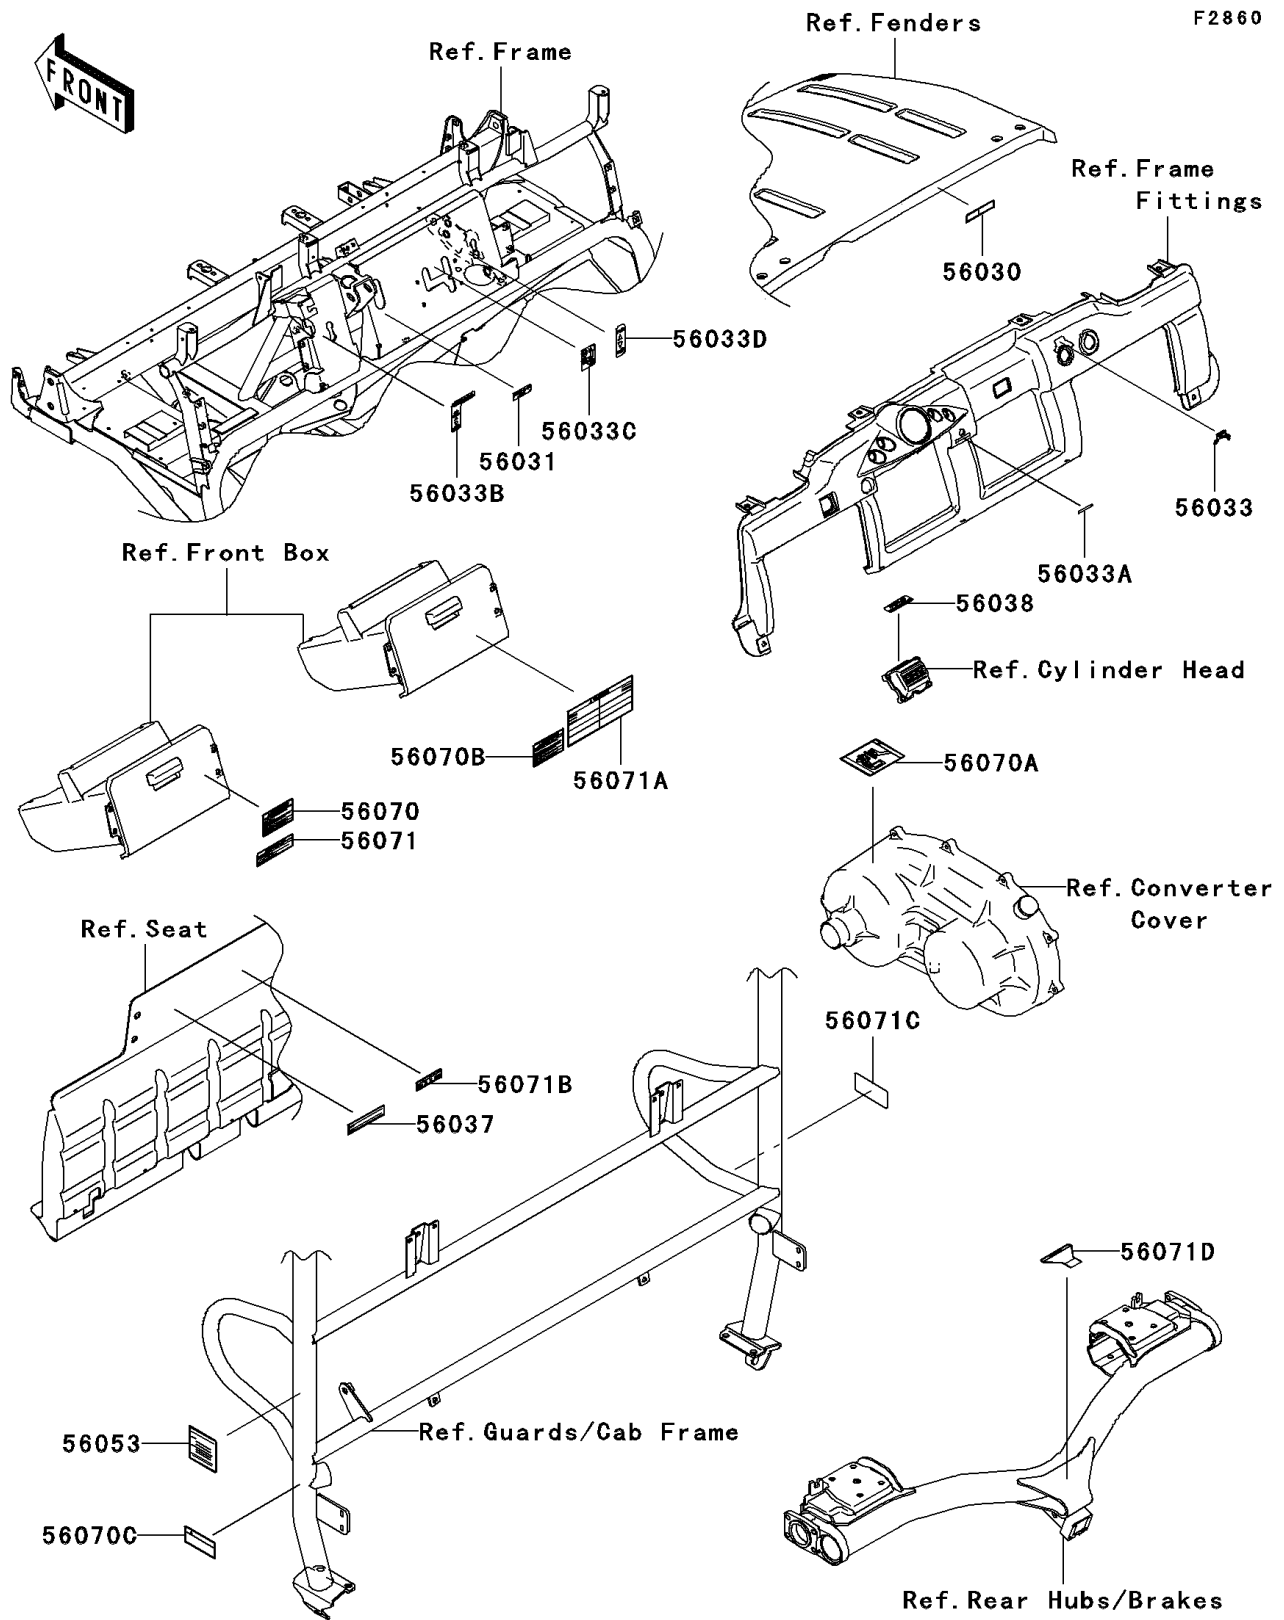

## 2009 MULE™ 4010 4x4 Hardwoods Green HD® PARTS DIAGRAM

Labels

## 2009 MULE™ 4010 4x4 Hardwoods Green HD® PARTS LIST

Labels

ITEM NAME	PART NUMBER	QUANTITY
LABEL,OPERATING HOOD (Ref # 56030)	56030-0267	1
LABEL-MANUAL,BRAKE FLUID LEVEL (Ref # 56031)	56031-1818	1
LABEL-MANUAL,IGNITION (Ref # 56033)	56033-0212	1
LABEL-MANUAL,POWER STEERING (Ref # 56033A)	56033-0213	1
LABEL-MANUAL,DIFF MODE (Ref # 56033B)	56033-1183	1
LABEL-MANUAL,SHIFT (Ref # 56033C)	56033-1186	1
LABEL-MANUAL,2WD/4WD (Ref # 56033D)	56033-1187	1
LABEL-SPECIFICATION,CARGO BED (Ref # 56037)	56037-1576	1
LABEL-BRAND (Ref # 56038)	56038-2782	1
LABEL-SPECIFICATION,TIRE (Ref # 56053)	56053-7534	1
LABEL-WARNING,OFF-HIGHWAY (Ref # 56070)	56070-0050	1
LABEL-WARNING,HOT SURFACES (Ref # 56070A)	56070-0051	1
LABEL-WARNING,BONNET OPERATION (Ref # 56070B)	56070-0053	1
LABEL-WARNING,BED RAISED (Ref # 56070C)	56070-7515	1
LABEL-WARNING,SHIFT CAUTION (Ref # 56071)	56071-0088	1
LABEL-WARNING,GENERAL (Ref # 56071A)	56071-0101	1
LABEL-WARNING,CARGO BED (Ref # 56071B)	56071-0107	1
LABEL-WARNING,GASOLINE (Ref # 56071C)	56071-7501	1
LABEL-WARNING,TRAILER HITCH (Ref # 56071D)	56071-7511	1