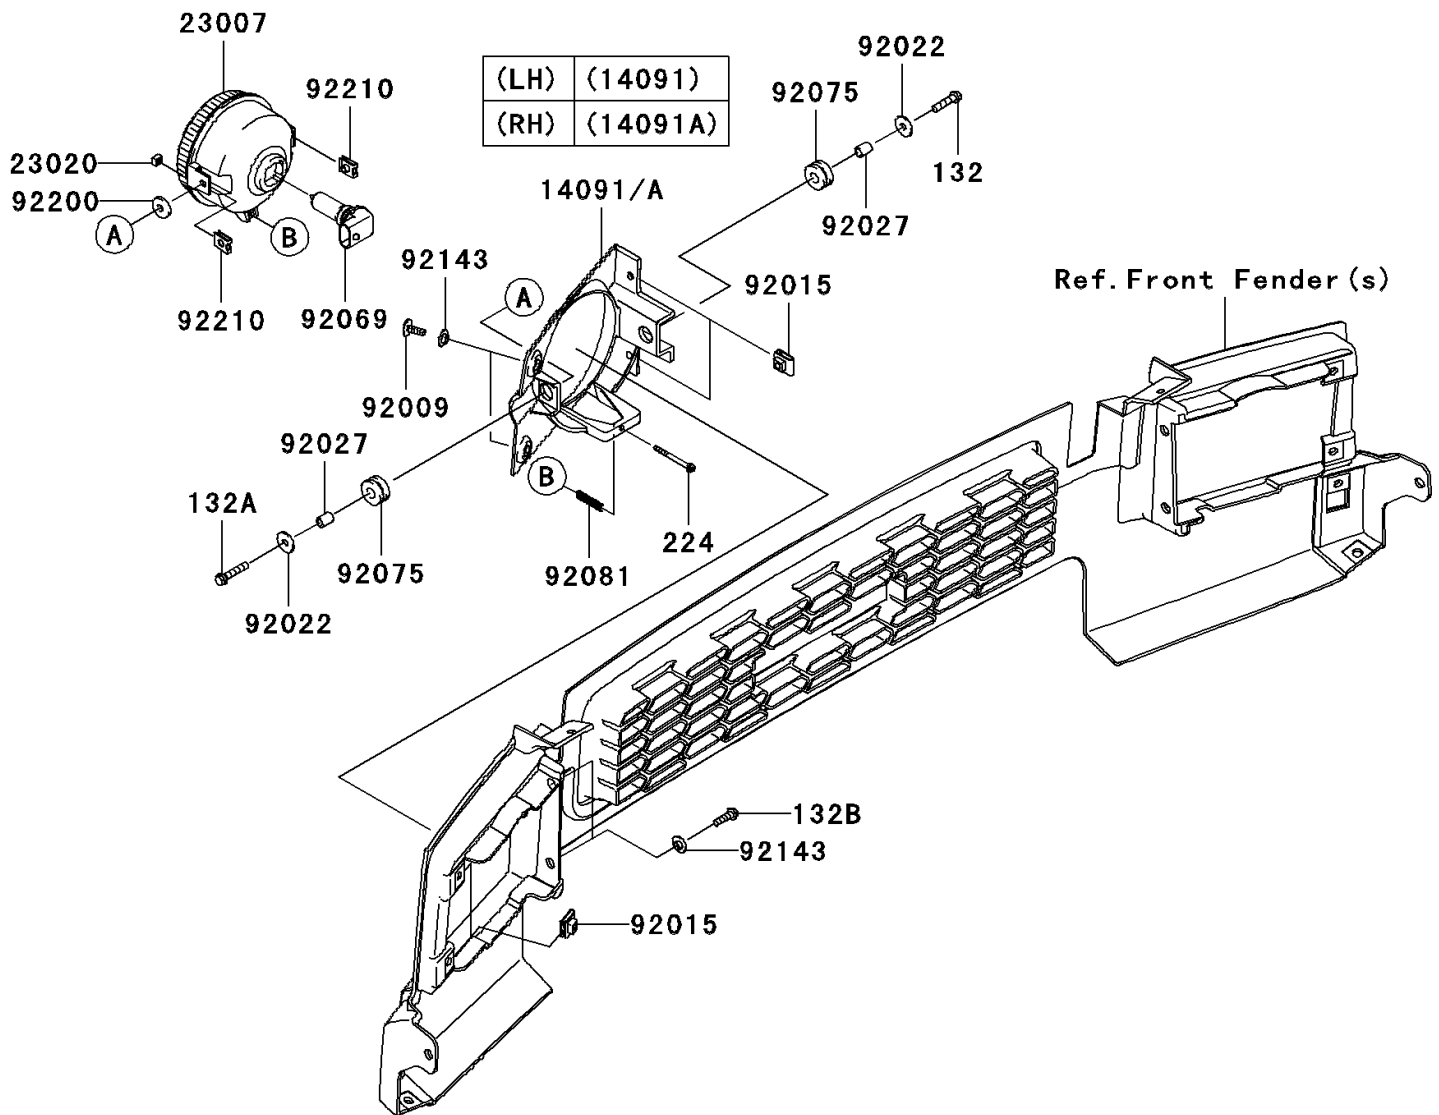

2009 MULE™ 4010 4x4 Hardwoods Green HD® PARTS DIAGRAM

Headlight(s)

F2710

2009 MULE™ 4010 4x4 Hardwoods Green HD® PARTS LIST

Headlight(s)

ITEM NAME	PART NUMBER	QUANTITY
BOLT-FLANGED-SMALL,6X25 (Ref # 132)	132BA0625	1
BOLT-FLANGED-SMALL,6X30 (Ref # 132A)	132BA0630	1
BOLT-FLANGED-SMALL,6X20 (Ref # 132B)	132BB0620	1
SCREW-PAN-WP-CROS,4X45 (Ref # 224)	224AA0445	1
COVER,HEAD LAMP,LH (Ref # 14091)	14091-0827	1
COVER,HEAD LAMP,RH (Ref # 14091A)	14091-0828	1
LENS-COMP,HEAD LAMP (Ref # 23007)	23007-0096	1
NUT,4MM,FOCUS ADJUST (Ref # 23020)	23020-018	1
SCREW,6X16 (Ref # 92009)	92009-1621	1
NUT,CLAMP,6MM (Ref # 92015)	92015-1678	1
WASHER,6.5X20X1.6 (Ref # 92022)	92022-125	1
COLLAR,6.8X10X12 (Ref # 92027)	92027-162	1
BULB,12V 35/35W (Ref # 92069)	92069-0019	1
DAMPER (Ref # 92075)	92075-1690	1
SPRING,FOCUS ADJUST (Ref # 92081)	92081-1896	1
COLLAR (Ref # 92143)	92143-1087	1
WASHER,6.5X20X3.2 (Ref # 92200)	92200-0359	1
NUT (Ref # 92210)	92210-1125	1