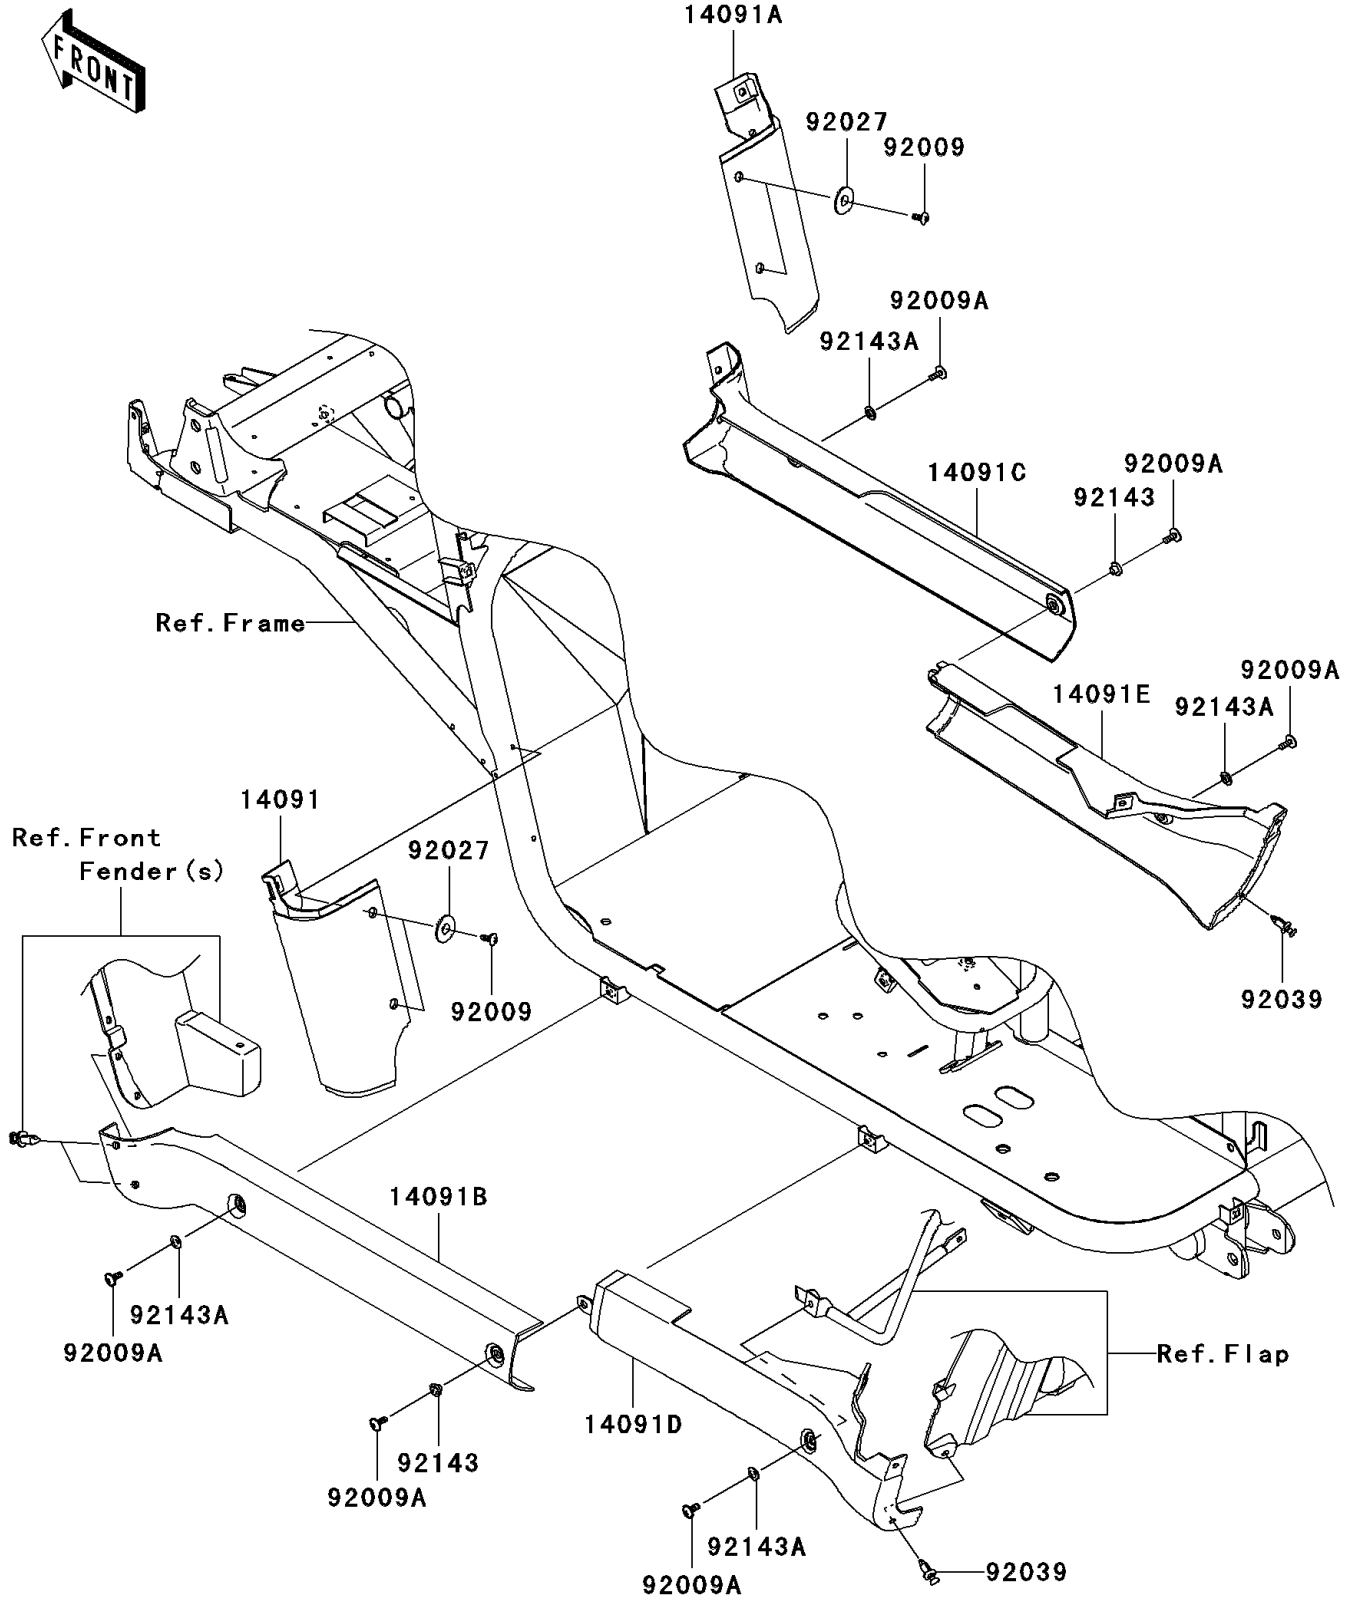

2009 MULE™ 4010 4x4 Hardwoods Green HD® PARTS DIAGRAM

Side Covers/Chain Cover

F2610

2009 MULE™ 4010 4x4 Hardwoods Green HD® PARTS LIST

Side Covers/Chain Cover

ITEM NAME	PART NUMBER	QUANTITY
COVER,FR FENDER,LWR,LH,F.BLACK (Ref # 14091)	14091-0821-6Z	1
COVER,FR FENDER,LWR,RH,F.BLACK (Ref # 14091A)	14091-0822-6Z	1
COVER,SIDE STEP,FR,LH,F.BLACK (Ref # 14091B)	14091-0823-6Z	1
COVER,SIDE STEP,FR,RH,F.BLACK (Ref # 14091C)	14091-0824-6Z	1
COVER,SIDE STEP,RR,LH,F.BLACK (Ref # 14091D)	14091-0900-6Z	1
COVER,SIDE STEP,RR,RH,F.BLACK (Ref # 14091E)	14091-0901-6Z	1
SCREW,TAPPING,6X16 (Ref # 92009)	92009-1166	1
SCREW,6X16 (Ref # 92009A)	92009-1621	1
COLLAR,L=4.7 (Ref # 92027)	92027-1964	1
RIVET (Ref # 92039)	92039-1229	1
COLLAR (Ref # 92143)	92143-1057	1
COLLAR (Ref # 92143A)	92143-1087	1