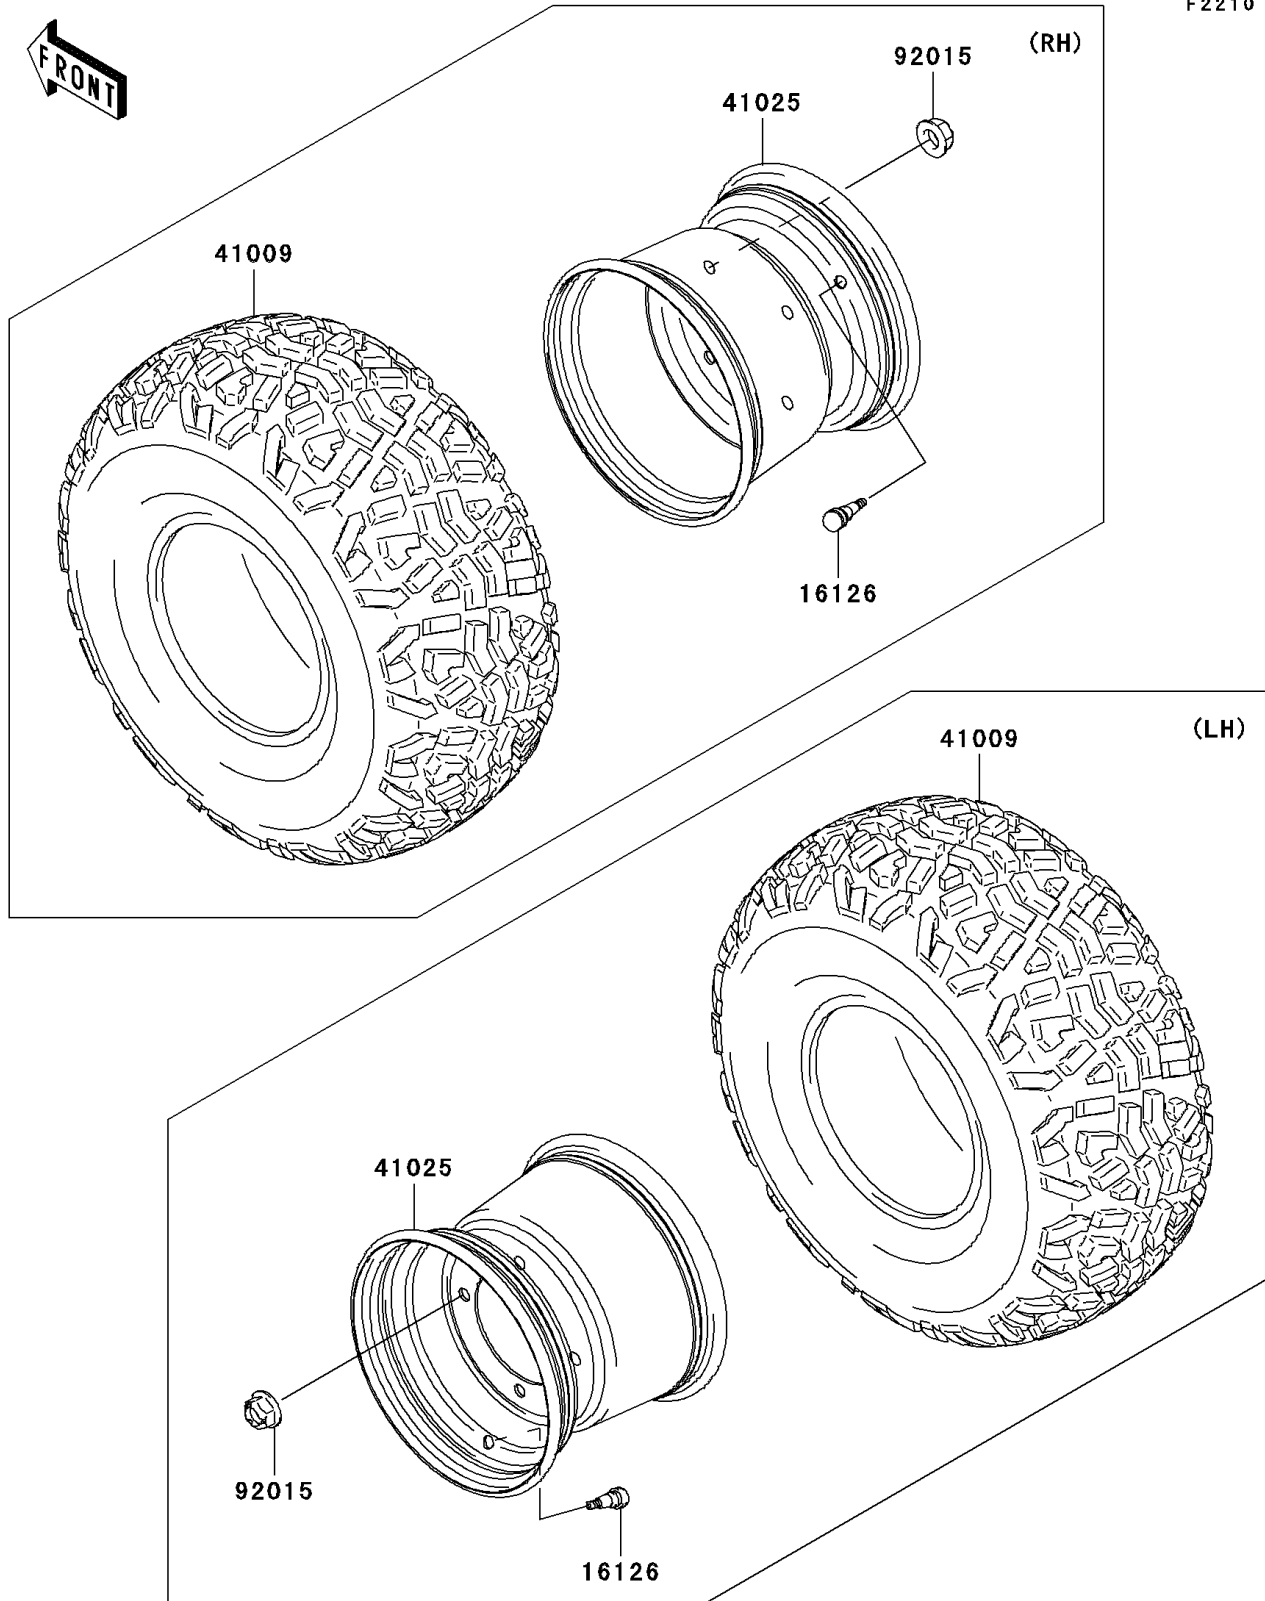

2009 MULE™ 4010 4x4 Hardwoods Green HD® PARTS DIAGRAM

Wheels/Tires

F2210

2009 MULE™ 4010 4x4 Hardwoods Green HD® PARTS LIST

Wheels/Tires

ITEM NAME	PART NUMBER	QUANTITY
VALVE (Ref # 16126)	16126-4001	1
TIRE,23X11.00-10 4PR,KT869(D) (Ref # 41009)	41009-0166	1
RIM,10X8.5AT,F.S.BLACK (Ref # 41025)	41025-7504-397	1
NUT,12MM (Ref # 92015)	92015-1706	1