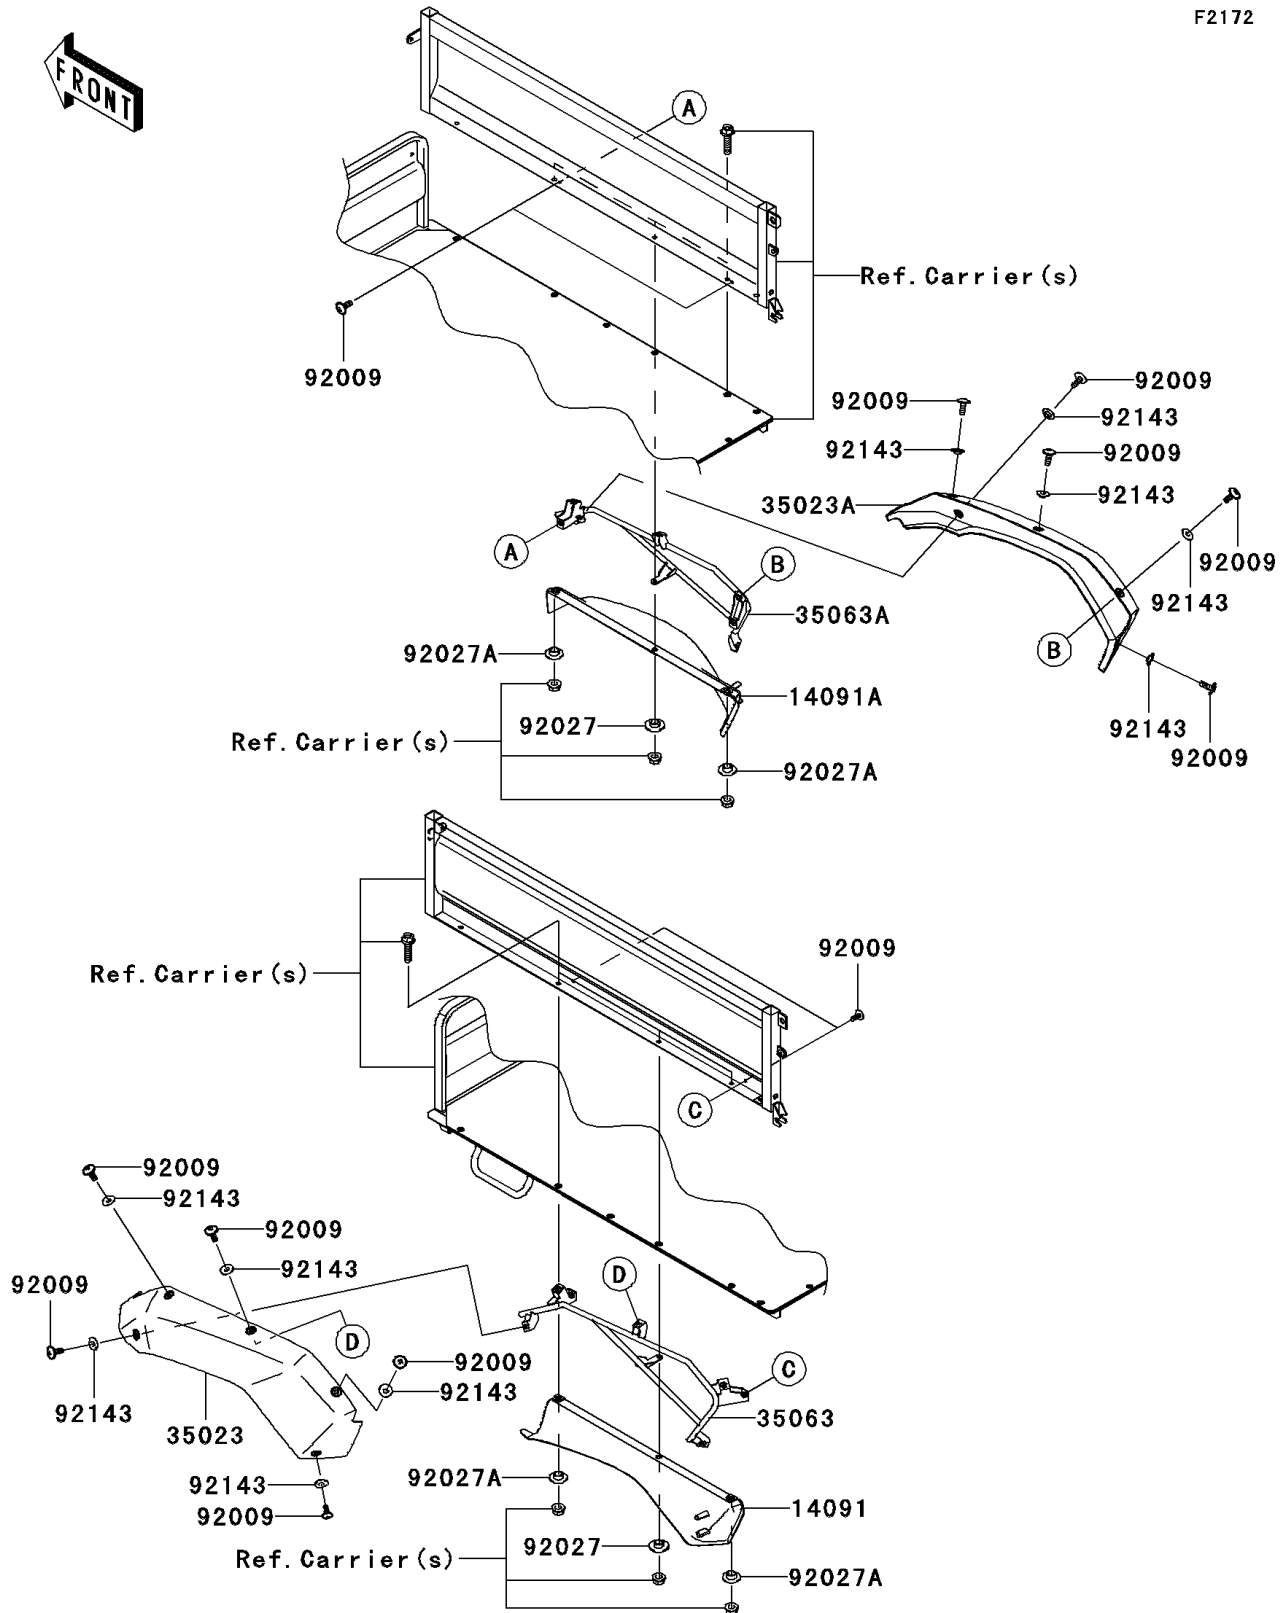

## 2009 MULE™ 4010 4x4 Hardwoods Green HD® PARTS DIAGRAM

Rear Fender(s)

F2172

## 2009 MULE™ 4010 4x4 Hardwoods Green HD® PARTS LIST

Rear Fender(s)

ITEM NAME	PART NUMBER	QUANTITY
COVER,FENDER,INSIDE,RR,LH (Ref # 14091)	14091-1634	1
COVER,FENDER,INSIDE,RR,RH (Ref # 14091A)	14091-1635	1
FENDER-REAR,LH,F.BLACK (Ref # 35023)	35023-0121-6Z	1
FENDER-REAR,RH,F.BLACK (Ref # 35023A)	35023-0122-6Z	1
STAY,RR,LH (Ref # 35063)	35063-0449	1
STAY,RR,RH (Ref # 35063A)	35063-0450	1
SCREW,6X16 (Ref # 92009)	92009-1621	1
COLLAR (Ref # 92027)	92027-1354	1
COLLAR (Ref # 92027A)	92027-1908	1
COLLAR (Ref # 92143)	92143-1087	1