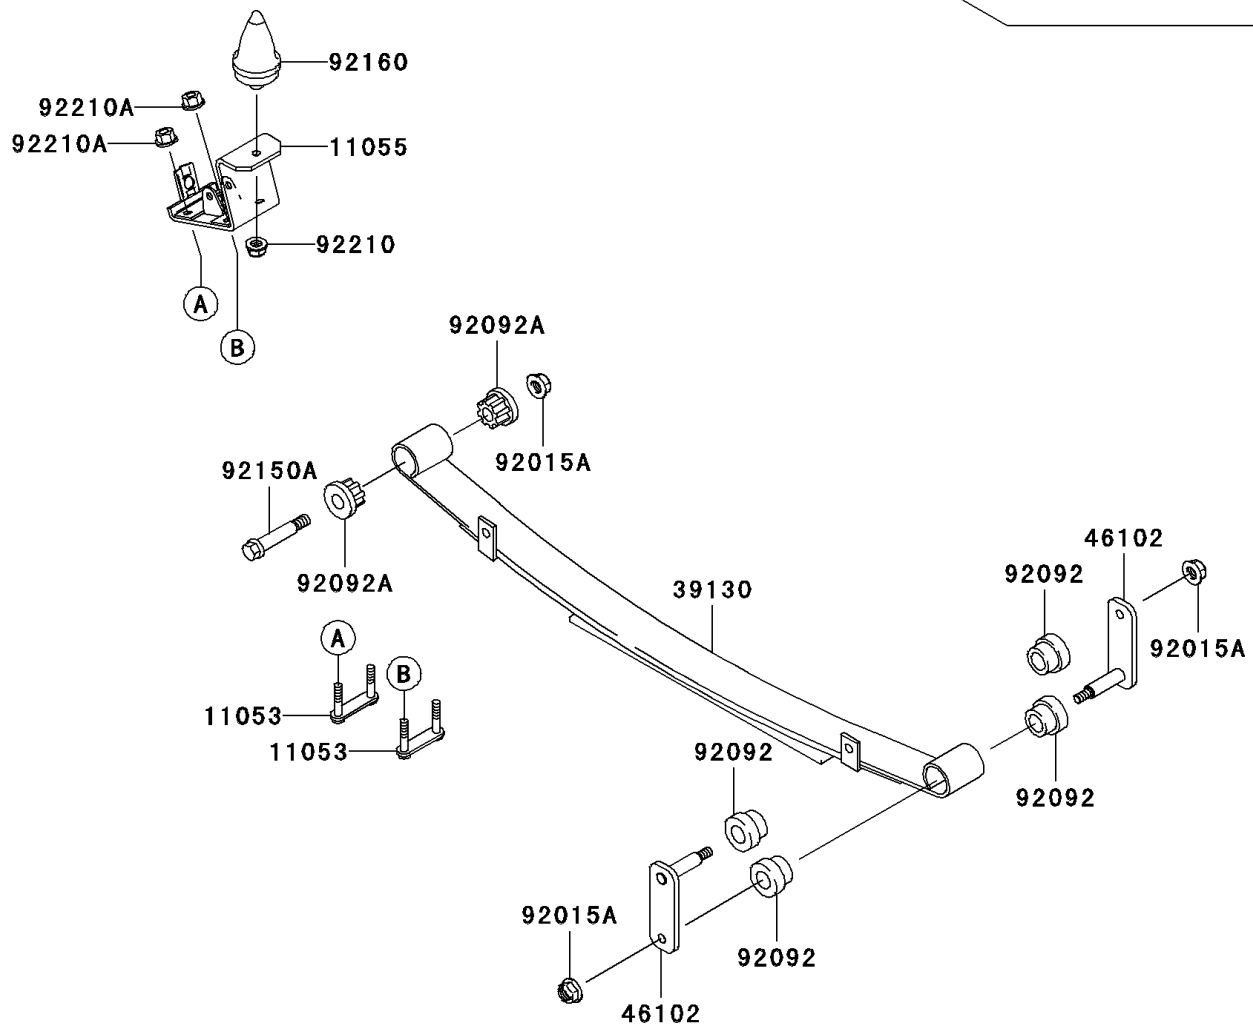

2009 MULE™ 4010 4x4 Hardwoods Green HD® PARTS DIAGRAM

Rear Suspension

F2153

2009 MULE™ 4010 4x4 Hardwoods Green HD® PARTS LIST

Rear Suspension

ITEM NAME	PART NUMBER	QUANTITY
BRACKET,LEAF SPRING (Ref # 11053)	11053-7564	1
BRACKET,LEAF SPRING (Ref # 11055)	11055-7504	1
SPRING-LEAF (Ref # 39130)	39130-1066	1
ROD,LEAF SPRING,RR (Ref # 46102)	46102-1338	1
NUT,LOCK,10MM (Ref # 92015)	92015-1597	1
NUT,12MM (Ref # 92015A)	92015-1706	1
WASHER,11.5X20.5X1.6 (Ref # 92022)	92022-1768	1
BUSHING-RUBBER (Ref # 92092)	92092-1083	1
BUSHING-RUBBER (Ref # 92092A)	92092-1084	1
BOLT,FLANGED,10X57 (Ref # 92150)	92150-1227	1
BOLT,12MM (Ref # 92150A)	92150-1284	1
DAMPER,BUMP STOPPER (Ref # 92160)	92160-1136	1
NUT,LOCK,FLANGED,10MM (Ref # 92210)	92210-0276	1
NUT,LOCK,10MM (Ref # 92210A)	92210-1204	1