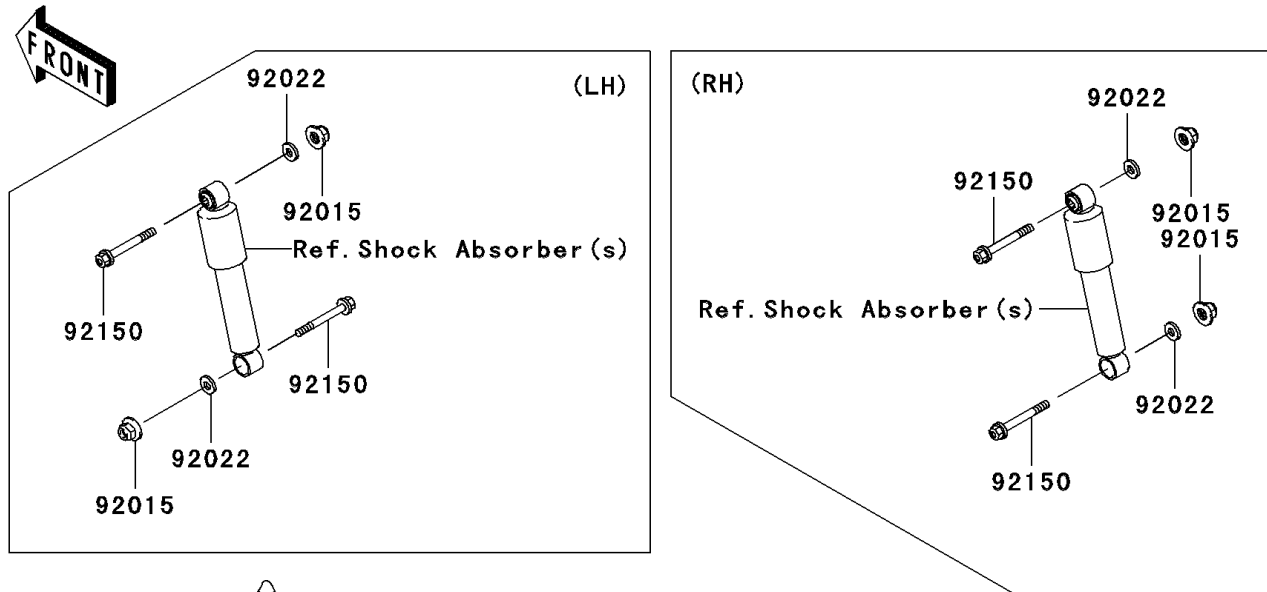

2009 MULE™ 4010 4x4 Hardwoods Green HD® PARTS DIAGRAM

Rear Suspension

F2153

2009 MULE™ 4010 4x4 Hardwoods Green HD® PARTS LIST

Rear Suspension

ITEM NAME	PART NUMBER	QUANTITY
BRACKET,LEAF SPRING (Ref # 11053)	11053-7564	1
BRACKET,LEAF SPRING (Ref # 11055)	11055-7504	1
SPRING-LEAF (Ref # 39130)	39130-1066	1
ROD,LEAF SPRING,RR (Ref # 46102)	46102-1338	1
NUT,LOCK,10MM (Ref # 92015)	92015-1597	1
NUT,12MM (Ref # 92015A)	92015-1706	1
WASHER,11.5X20.5X1.6 (Ref # 92022)	92022-1768	1
BUSHING-RUBBER (Ref # 92092)	92092-1083	1
BUSHING-RUBBER (Ref # 92092A)	92092-1084	1
BOLT,FLANGED,10X57 (Ref # 92150)	92150-1227	1
BOLT,12MM (Ref # 92150A)	92150-1284	1
DAMPER,BUMP STOPPER (Ref # 92160)	92160-1136	1
NUT,LOCK,FLANGED,10MM (Ref # 92210)	92210-0276	1
NUT,LOCK,10MM (Ref # 92210A)	92210-1204	1