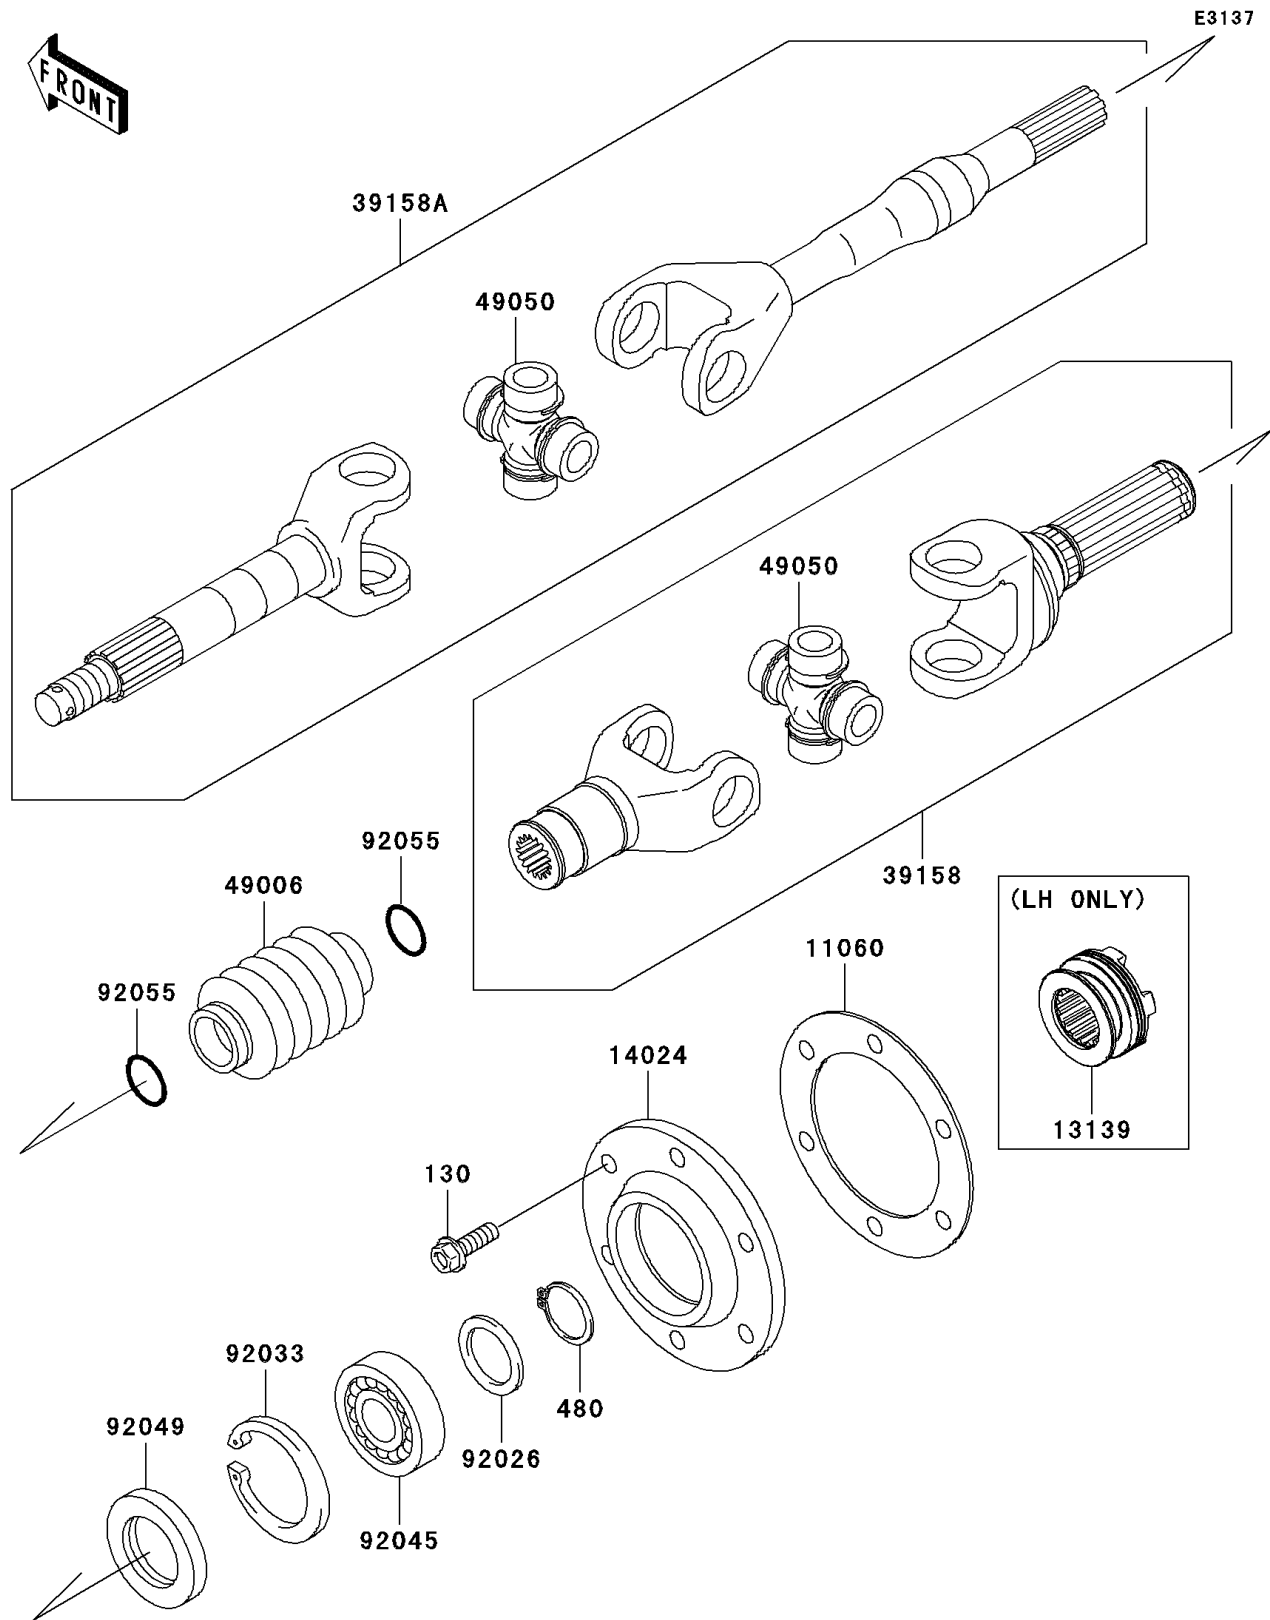

2009 MULE™ 4010 4x4 Hardwoods Green HD® PARTS DIAGRAM

Drive Shaft-Rear

2009 MULE™ 4010 4x4 Hardwoods Green HD® PARTS LIST

Drive Shaft-Rear

ITEM NAME	PART NUMBER	QUANTITY
BOLT-FLANGED,8X25 (Ref # 130)	130BA0825	1
CIRCLIP-TYPE-C,28MM (Ref # 480)	480J2800	1
GASKET,DRIVESHAFT COVER (Ref # 11060)	11060-1251	1
SHIFTER (Ref # 13139)	13139-0009	1
COVER,DRIVESHAFT (Ref # 14024)	14024-1560	1
SHAFT-ASSY-DRIVE,INSIDE (Ref # 39158)	39158-1119	1
SHAFT-ASSY-DRIVE (Ref # 39158A)	39158-1120	1
BOOT,DRIVE SHAFT (Ref # 49006)	49006-1257	1
SPIDER (Ref # 49050)	49050-1060	1
SPACER,28.1X38X2.6 (Ref # 92026)	92026-1489	1
RING-SNAP,55MM (Ref # 92033)	92033-1274	1
BEARING-BALL,L 6006 (Ref # 92045)	92045-0108	1
SEAL-OIL,TC35X55X8 (Ref # 92049)	92049-1298	1
RING-O,19.5X3.0 (Ref # 92055)	92055-1451	1