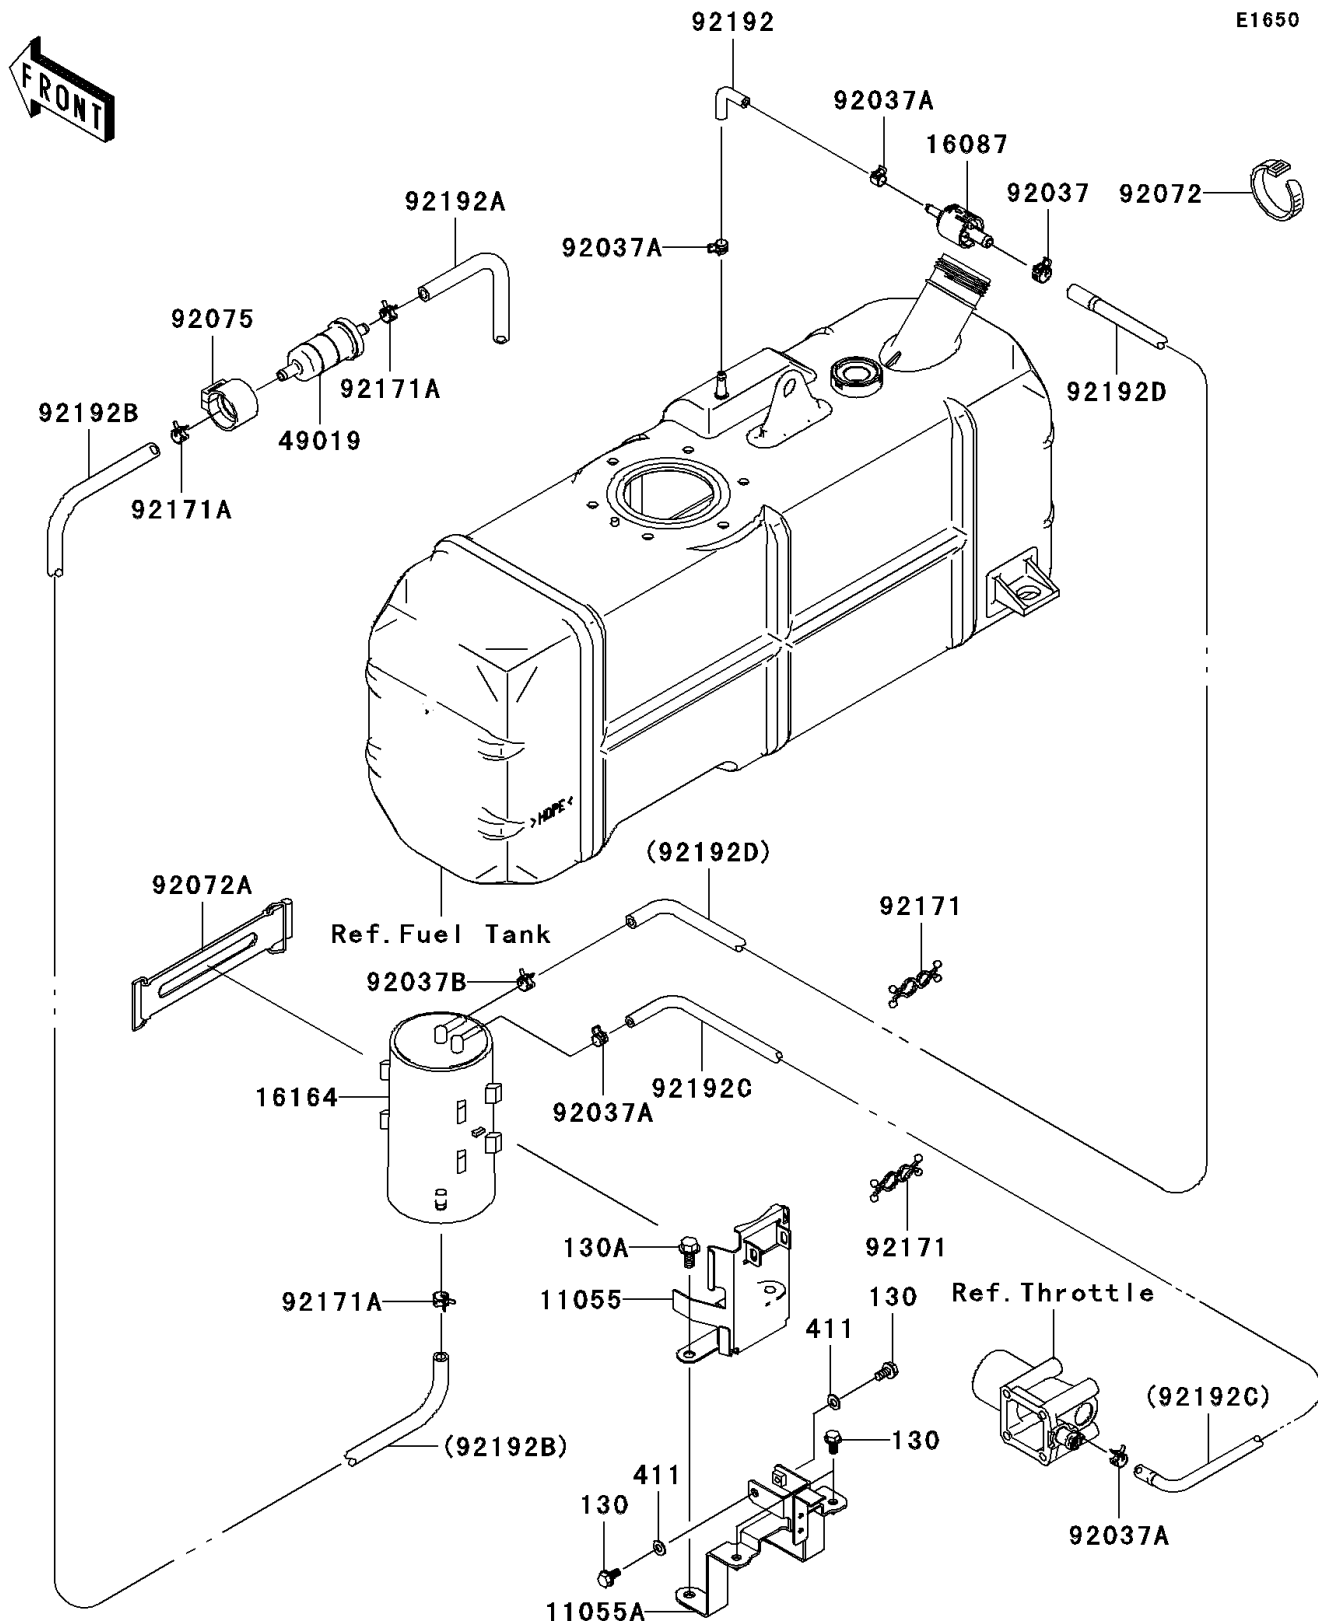

2009 MULE™ 4010 4x4 Hardwoods Green HD® PARTS DIAGRAM

Fuel Evaporative System(CA)

2009 MULE™ 4010 4x4 Hardwoods Green HD® PARTS LIST

Fuel Evaporative System(CA)

ITEM NAME	PART NUMBER	QUANTITY
BOLT-FLANGED,6X12 (Ref # 130)	130BB0612	1
BOLT-FLANGED,8X16 (Ref # 130A)	130BB0816	1
WASHER-PLAIN,6.5X13X1 (Ref # 411)	411AB0600	1
BRACKET,UPP (Ref # 11055)	11055-0263	1
BRACKET,LWR (Ref # 11055A)	11055-0407	1
VALVE-CHECK (Ref # 16087)	16087-0002	1
CANISTER (Ref # 16164)	16164-0007	1
FILTER-FUEL (Ref # 49019)	49019-1055	1
CLAMP,HOSE CLIP (Ref # 92037)	92037-1181	1
CLAMP,TUBE (Ref # 92037A)	92037-1461	1
CLAMP,TUBE (Ref # 92037B)	92037-1505	1
BAND,L=186 (Ref # 92072)	92072-056	1
BAND,L=168 (Ref # 92072A)	92072-1306	1
DAMPER,FUEL FILTER (Ref # 92075)	92075-1853	1
CLAMP (Ref # 92171)	92171-0476	1
CLAMP (Ref # 92171A)	92171-0515	1
TUBE,FUEL TANK-CHECK VALVE (Ref # 92192)	92192-0067	1
TUBE,FILTER-AIR (Ref # 92192A)	92192-0609	1
TUBE,CANISTER-FUEL FILTER (Ref # 92192B)	92192-0713	1
TUBE,CANISTER-DUCT (Ref # 92192C)	92192-0715	1
TUBE,CANISTER-VALVE (Ref # 92192D)	92192-0735	1