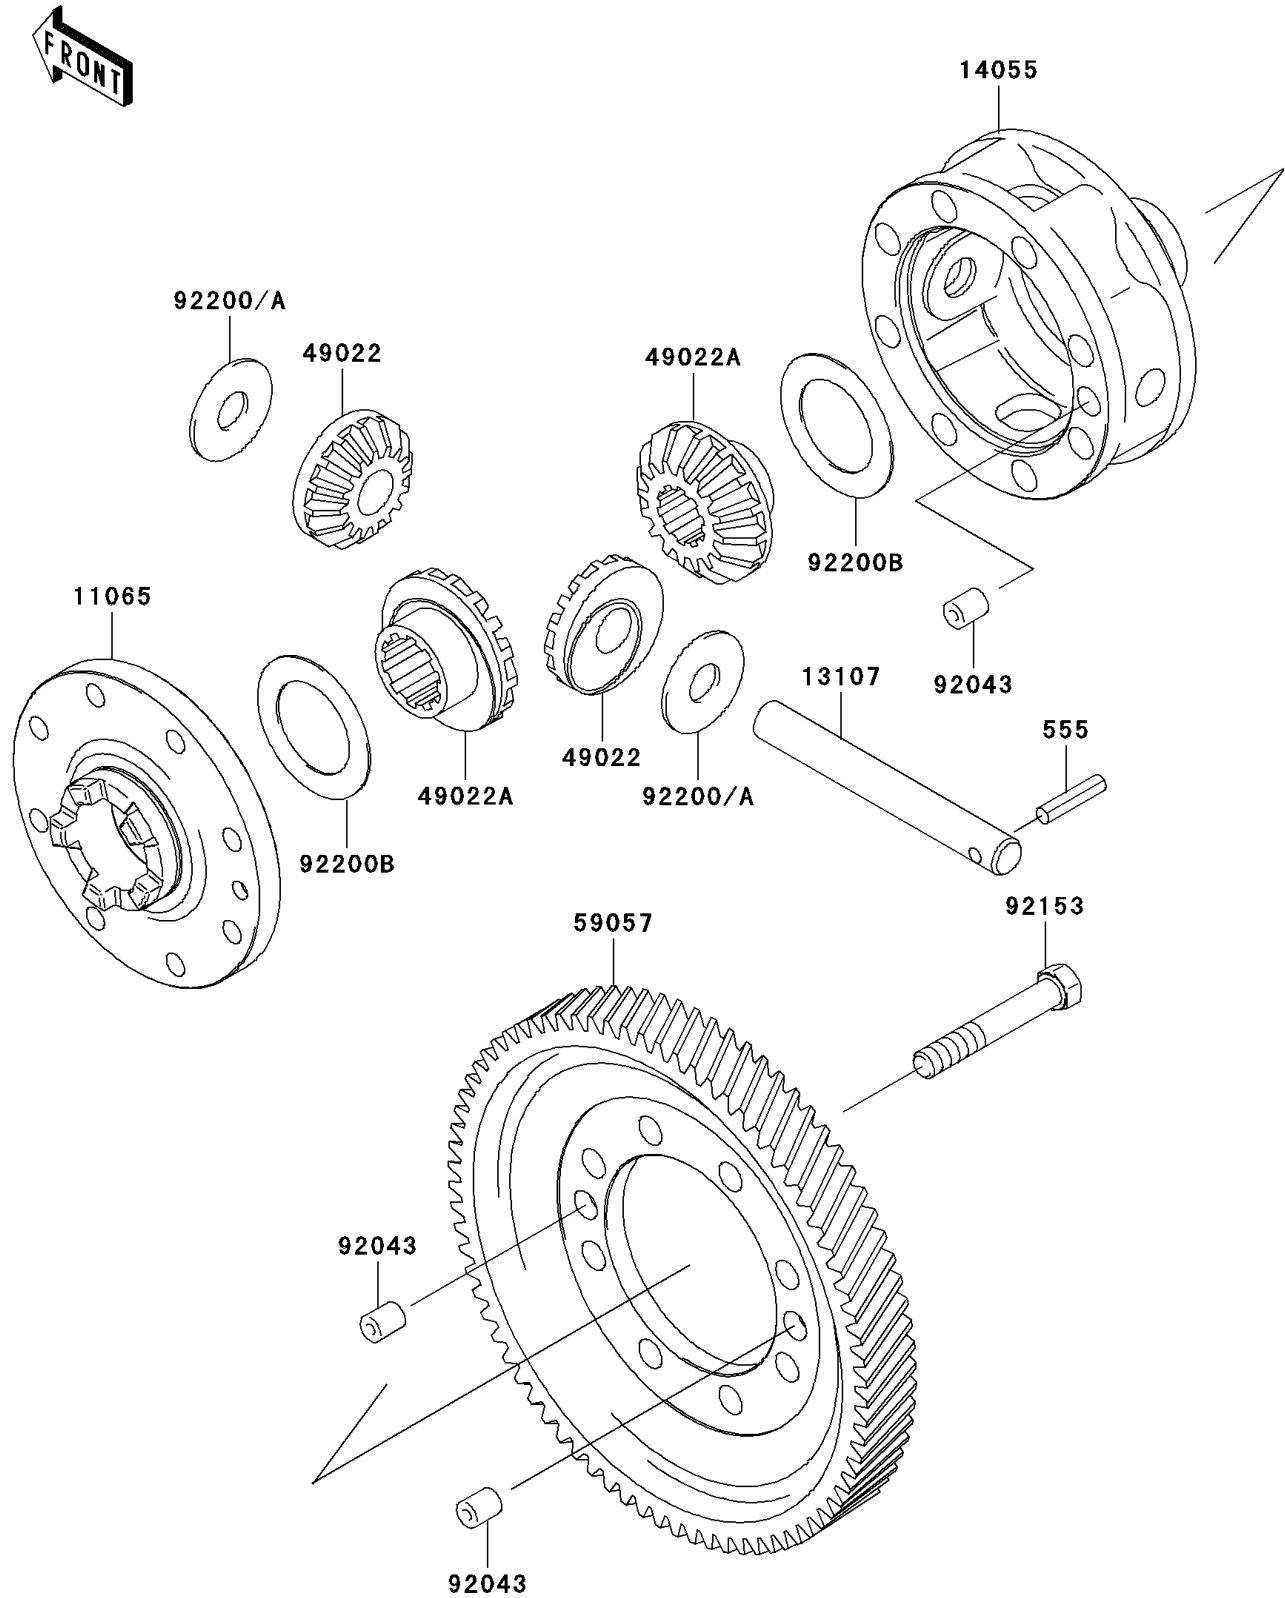

## 2009 MULE™ 4010 4x4 Hardwoods Green HD® PARTS DIAGRAM

Differential

E1451

## 2009 MULE™ 4010 4x4 Hardwoods Green HD® PARTS LIST

Differential

ITEM NAME	PART NUMBER	QUANTITY
PIN-SPRING (Ref # 555)	555A0525	1
CAP,GEAR CASE (Ref # 11065)	11065-0033	1
SHAFT (Ref # 13107)	13107-0009	1
CASE-GEAR,DIFFERENTIAL (Ref # 14055)	14055-0003	1
GEAR-BEVEL,10T (Ref # 49022)	49022-1105	1
GEAR-BEVEL,16T (Ref # 49022A)	49022-1117	1
GEAR-HELICAL,DIFFERENTIAL (Ref # 59057)	59057-0002	1
PIN,10X12 (Ref # 92043)	92043-0029	1
BOLT,10X63 (Ref # 92153)	92153-0331	1
WASHER,14.5X38X1.2 (Ref # 92200)	92200-0021	1
WASHER,14.5X38X1.0 (Ref # 92200A)	92200-1044	1
WASHER,35.5X54X1.0 (Ref # 92200B)	92200-1045	1