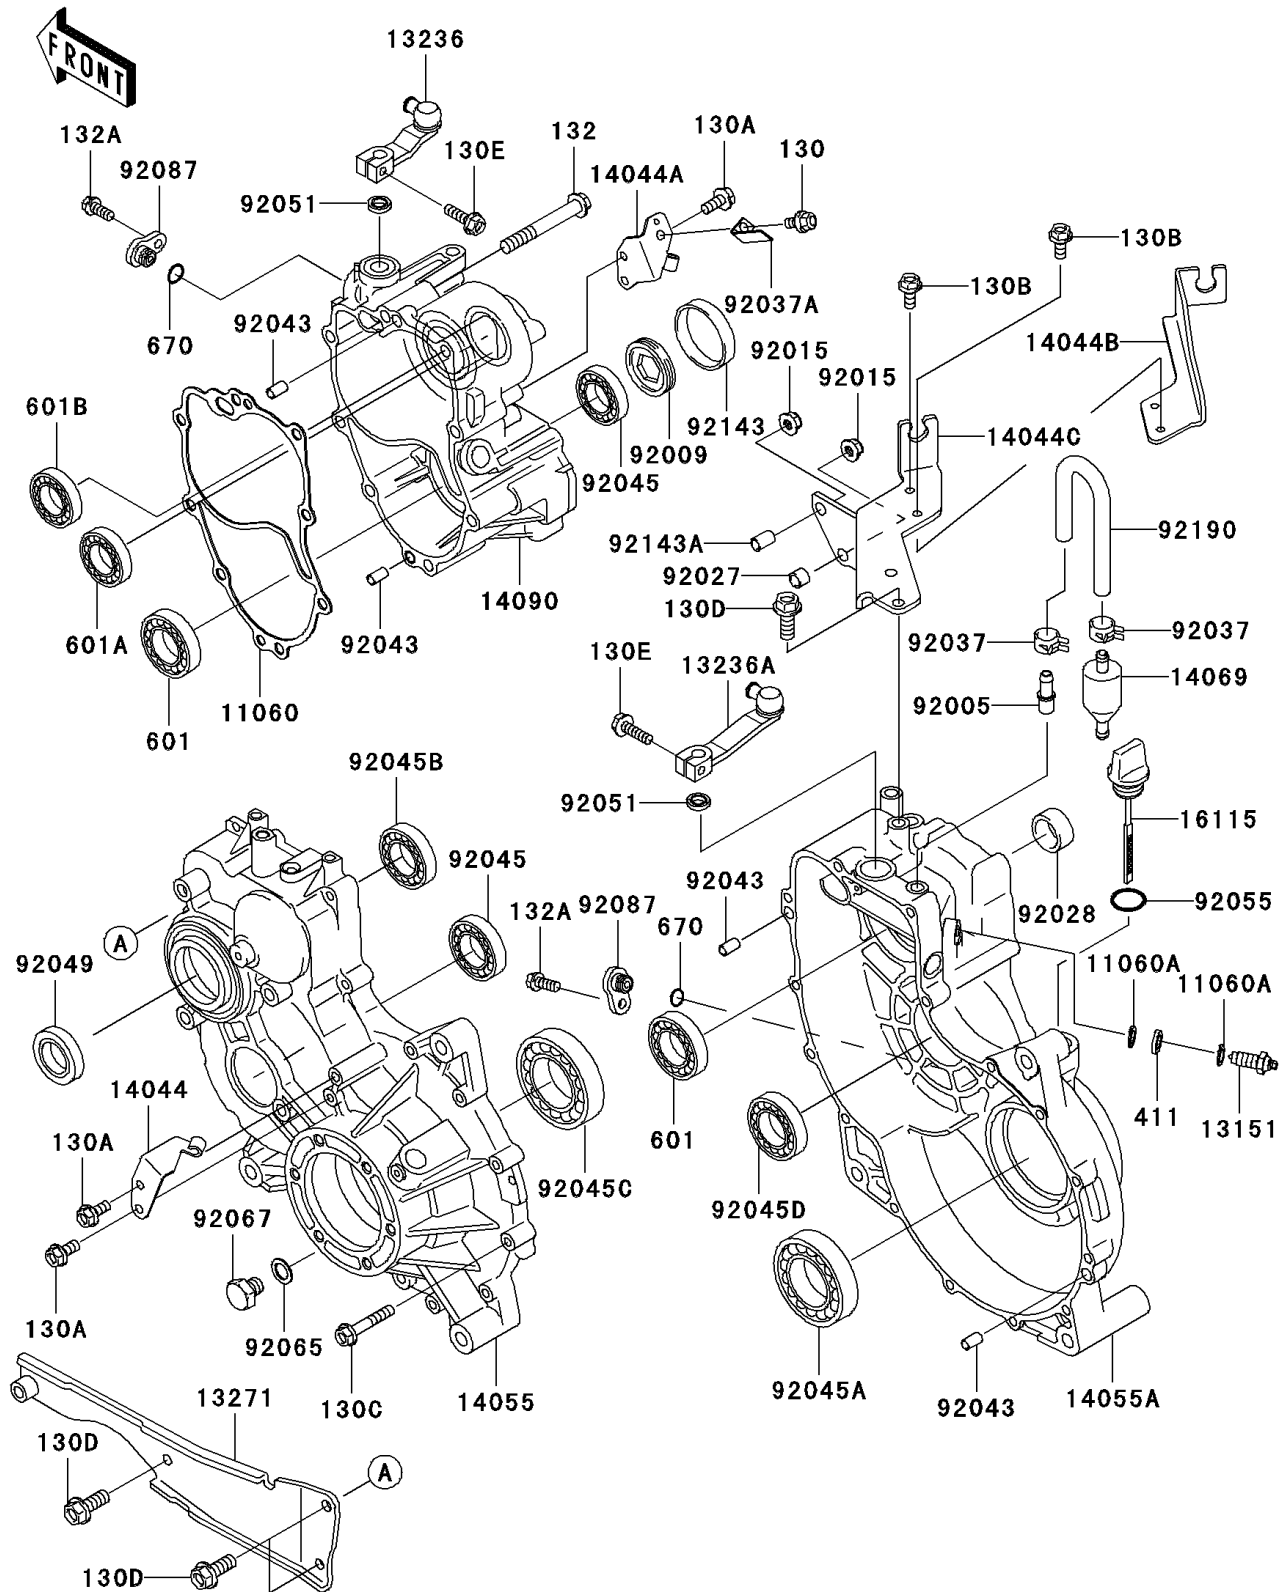

2009 MULE™ 4010 4x4 Hardwoods Green HD® PARTS DIAGRAM

Gear Box

E1450

2009 MULE™ 4010 4x4 Hardwoods Green HD® PARTS LIST

Gear Box

ITEM NAME	PART NUMBER	QUANTITY
BOLT-FLANGED,6X10 (Ref # 130)	130AA0610	1
BOLT-FLANGED,6X14 (Ref # 130A)	130AA0614	1
BOLT-FLANGED,6X14 (Ref # 130B)	130BA0614	1
GASKET,GEAR CASE COVER (Ref # 11060)	11060-1310	1
GASKET (Ref # 11060A)	11060-1966	1
SWITCH-COMP (Ref # 13151)	13151-1093	1
LEVER-COMP (Ref # 13236)	13236-1363	1
LEVER-COMP (Ref # 13236A)	13236-1372	1
PLATE (Ref # 13271)	13271-1604	1
HOLDER-CABLE (Ref # 14044)	14044-0003	1
HOLDER-CABLE (Ref # 14044A)	14044-0004	1
HOLDER-CABLE,HI/LOW (Ref # 14044B)	14044-1075	1
HOLDER-CABLE (Ref # 14044C)	14044-1098	1
CASE-GEAR,LH (Ref # 14055)	14055-0035	1
CASE-GEAR,RH (Ref # 14055A)	14055-1110	1
BREATHER (Ref # 14069)	14069-1051	1
COVER,GEAR CASE,HI/LOW (Ref # 14090)	14090-1238	1
CAP-OIL FILLER (Ref # 16115)	16115-1060	1
FITTING,BREATHER (Ref # 92005)	92005-1127	1
SCREW,55MM (Ref # 92009)	92009-1290	1
NUT,8MM (Ref # 92015)	92015-1432	1
COLLAR,8.8X12X9 (Ref # 92027)	92027-1568	1
BUSHING,23X30X13 (Ref # 92028)	92028-132	1
CLAMP,TUBE (Ref # 92037)	92037-1505	1
CLAMP (Ref # 92037A)	92037-1680	1
PIN,6.2X8X14 (Ref # 92043)	92043-1263	1
BEARING-BALL,TMB304CCM (Ref # 92045)	92045-1142	1
BEARING-BALL,6010CM (Ref # 92045A)	92045-1162	1
BEARING-BALL,62/28 (Ref # 92045B)	92045-1207	1