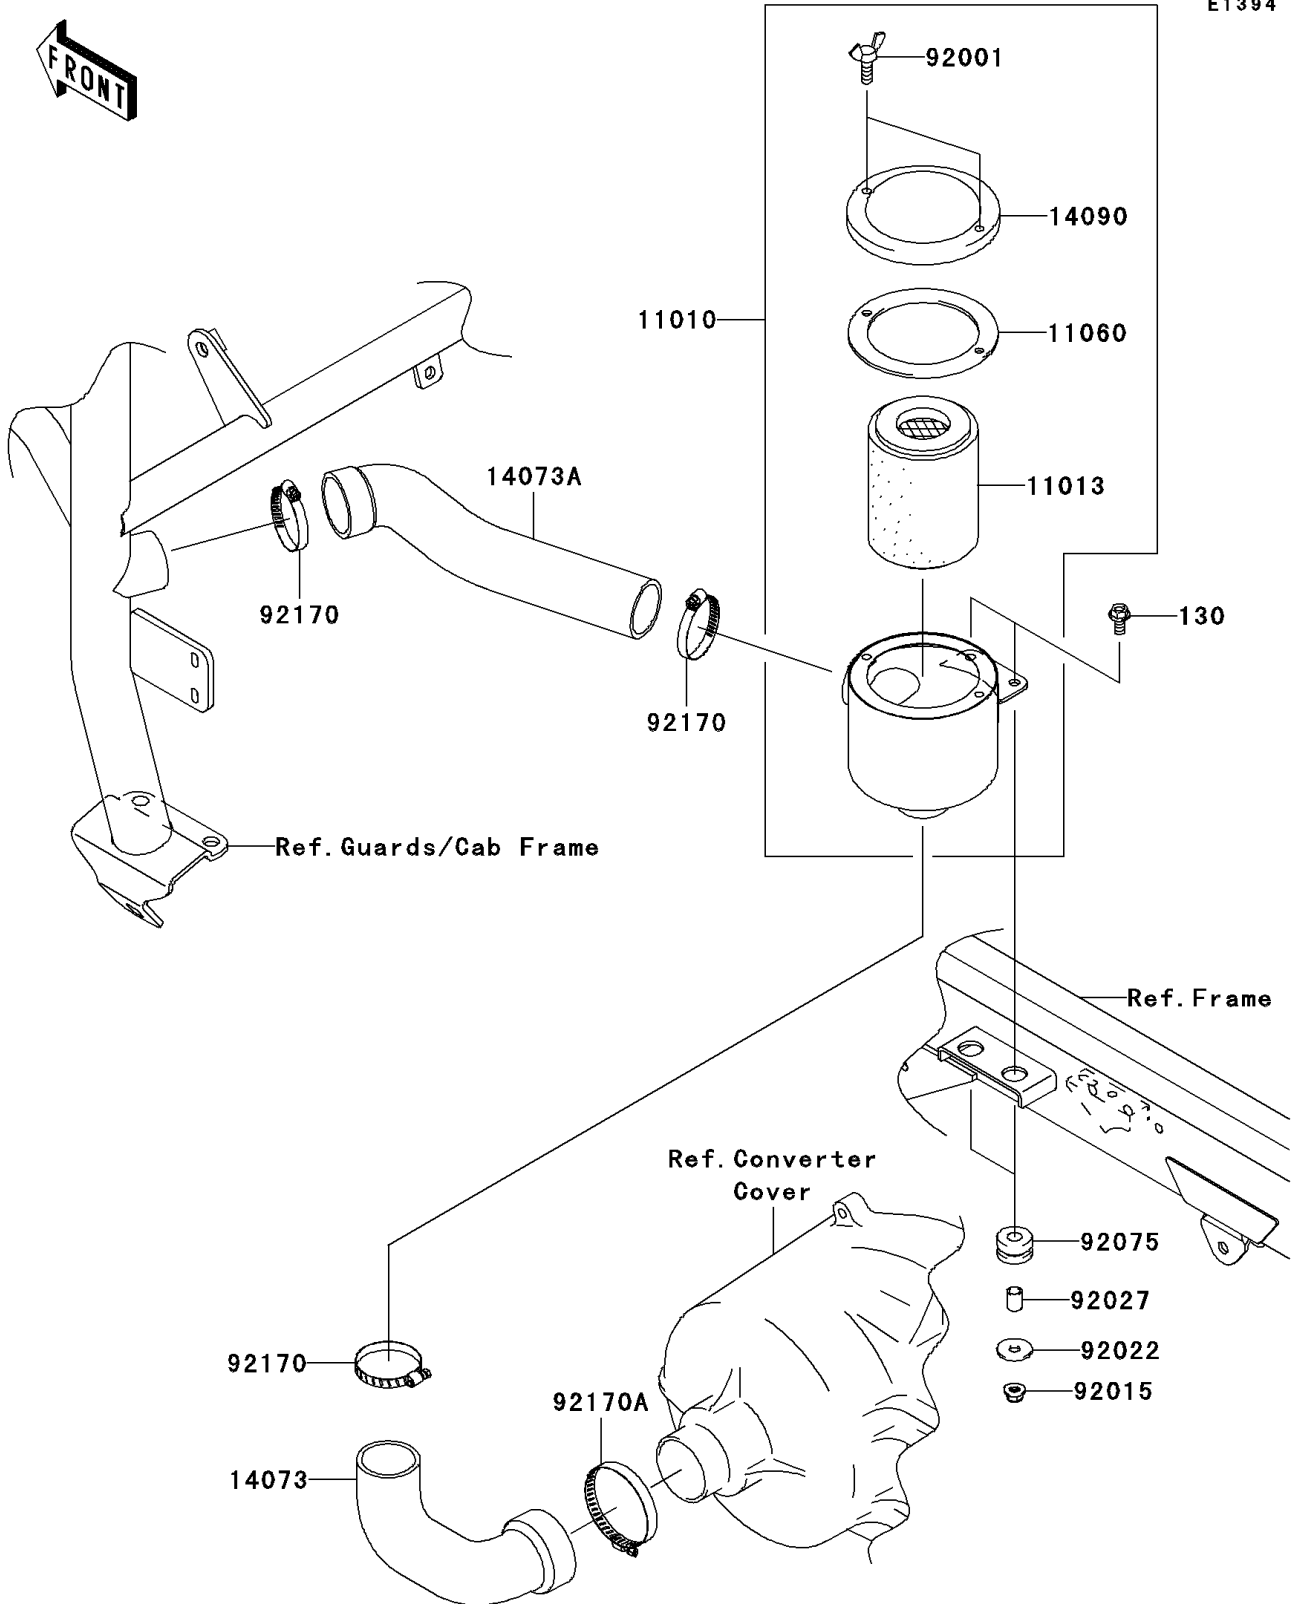

2009 MULE™ 4010 4x4 Hardwoods Green HD® PARTS DIAGRAM

Air Cleaner-Belt Converter

E1394

2009 MULE™ 4010 4x4 Hardwoods Green HD® PARTS LIST

Air Cleaner-Belt Converter

ITEM NAME	PART NUMBER	QUANTITY
BOLT-FLANGED,8X30 (Ref # 130)	130AB0830	1
FILTER-ASSY-AIR (Ref # 11010)	11010-0055	1
ELEMENT-AIR FILTER (Ref # 11013)	11013-1263	1
GASKET,AIR FILTER CASE (Ref # 11060)	11060-1975	1
DUCT,AIR FILTER-CVT (Ref # 14073)	14073-0198	1
DUCT,BAR-AIR FILTER (Ref # 14073A)	14073-0238	1
COVER,AIR FILTER (Ref # 14090)	14090-1766	1
BOLT,WING,6X15 (Ref # 92001)	92001-1703	1
NUT,8MM (Ref # 92015)	92015-1432	1
WASHER,9X28X2.3 (Ref # 92022)	92022-1632	1
COLLAR,8.8X12X15.5 (Ref # 92027)	92027-1081	1
DAMPER (Ref # 92075)	92075-1736	1
CLAMP (Ref # 92170)	92170-1674	1
CLAMP (Ref # 92170A)	92170-1764	1