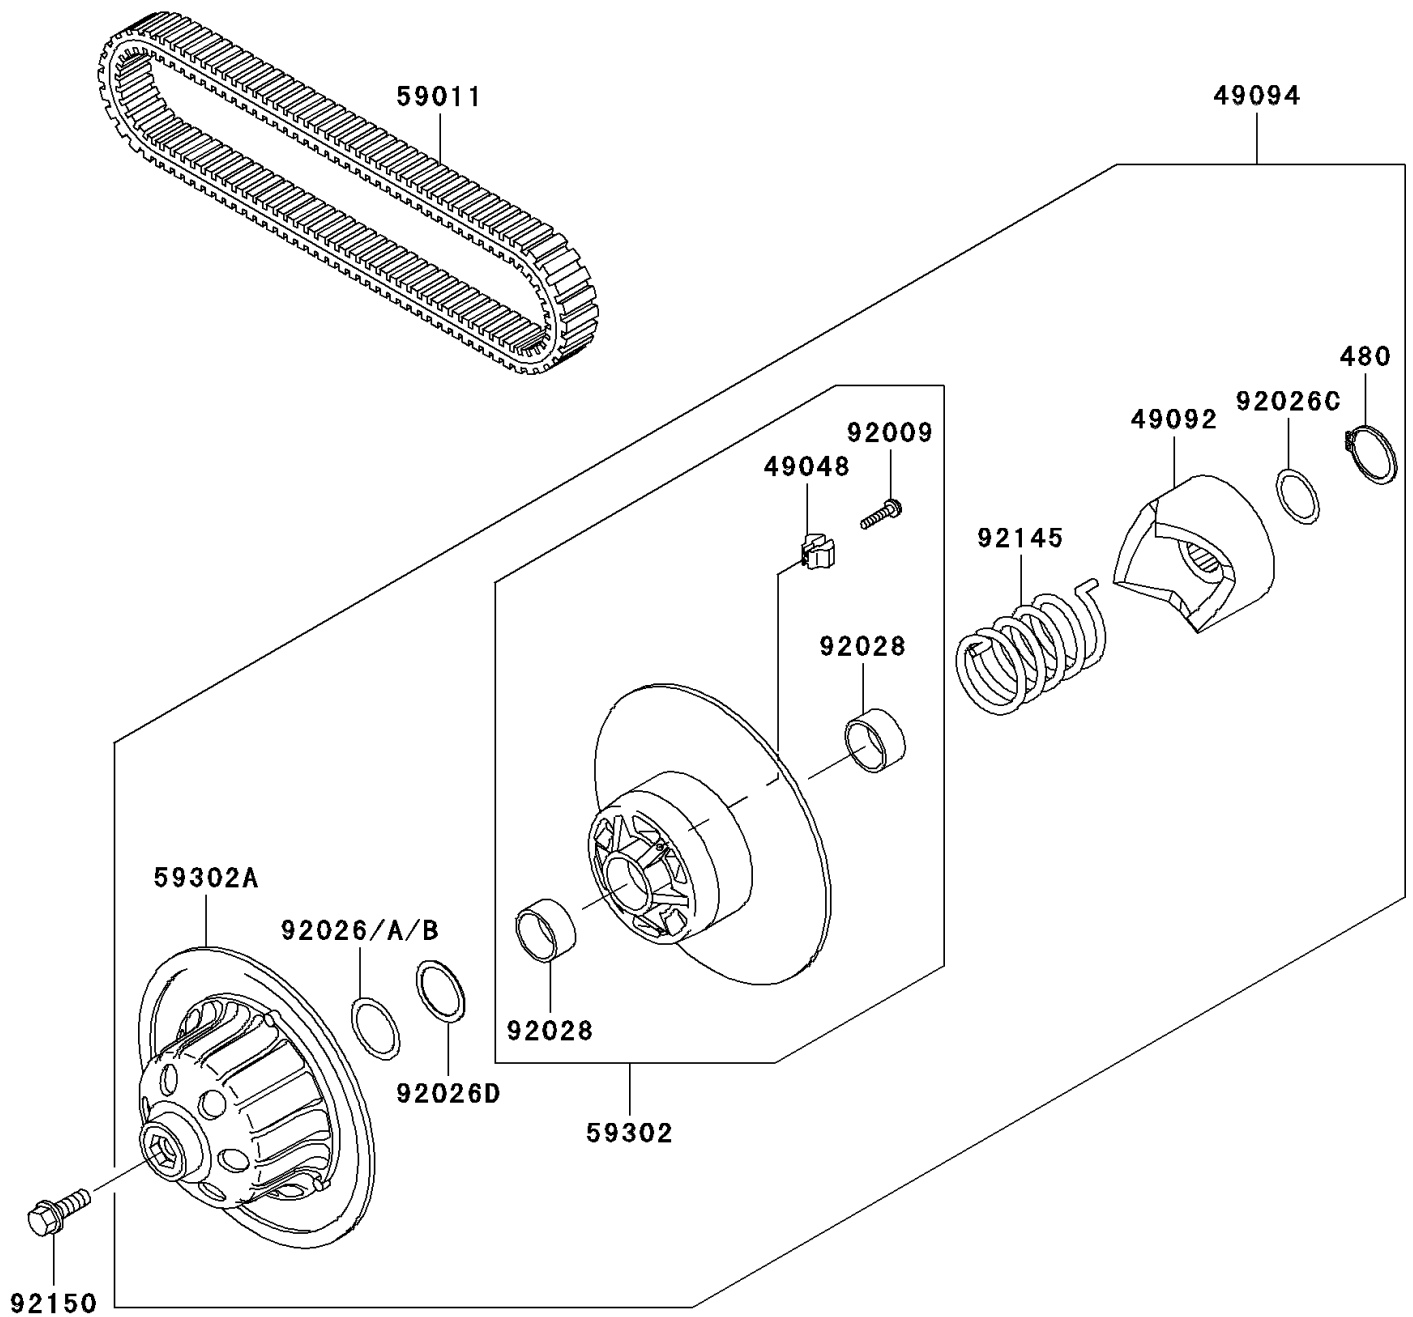

2009 MULE™ 4010 4x4 Hardwoods Green HD® PARTS DIAGRAM

Driven Converter/Drive Belt

E1392

2009 MULE™ 4010 4x4 Hardwoods Green HD® PARTS LIST

Driven Converter/Drive Belt

ITEM NAME	PART NUMBER	QUANTITY
CIRCLIP (Ref # 480)	480J3400	1
SHOE (Ref # 49048)	49048-1060	1
RAMP (Ref # 49092)	49092-1068	1
CONVERTER-ASSY-DRIVEN (Ref # 49094)	49094-0045	1
BELT, CONVERTER (Ref # 59011)	59011-1077	1
SHEAVE-COMP, MOVABLE (Ref # 59302)	59302-0031	1
SHEAVE-COMP (Ref # 59302A)	59302-0032	1
SCREW, SHOE (Ref # 92009)	92009-1849	1
SPACER, 39X50X0.50 (Ref # 92026)	92026-1507	1
SPACER, 39X50X0.60 (Ref # 92026A)	92026-1508	1
SPACER, 39X50X0.80 (Ref # 92026B)	92026-1510	1
SPACER, 34X44X0.80 (Ref # 92026C)	92026-1521	1
SPACER, 39X49.5X1.0 (Ref # 92026D)	92026-1603	1
BUSHING (Ref # 92028)	92028-1864	1
SPRING (Ref # 92145)	92145-1404	1
BOLT, 12X35 (Ref # 92150)	92150-1009	1