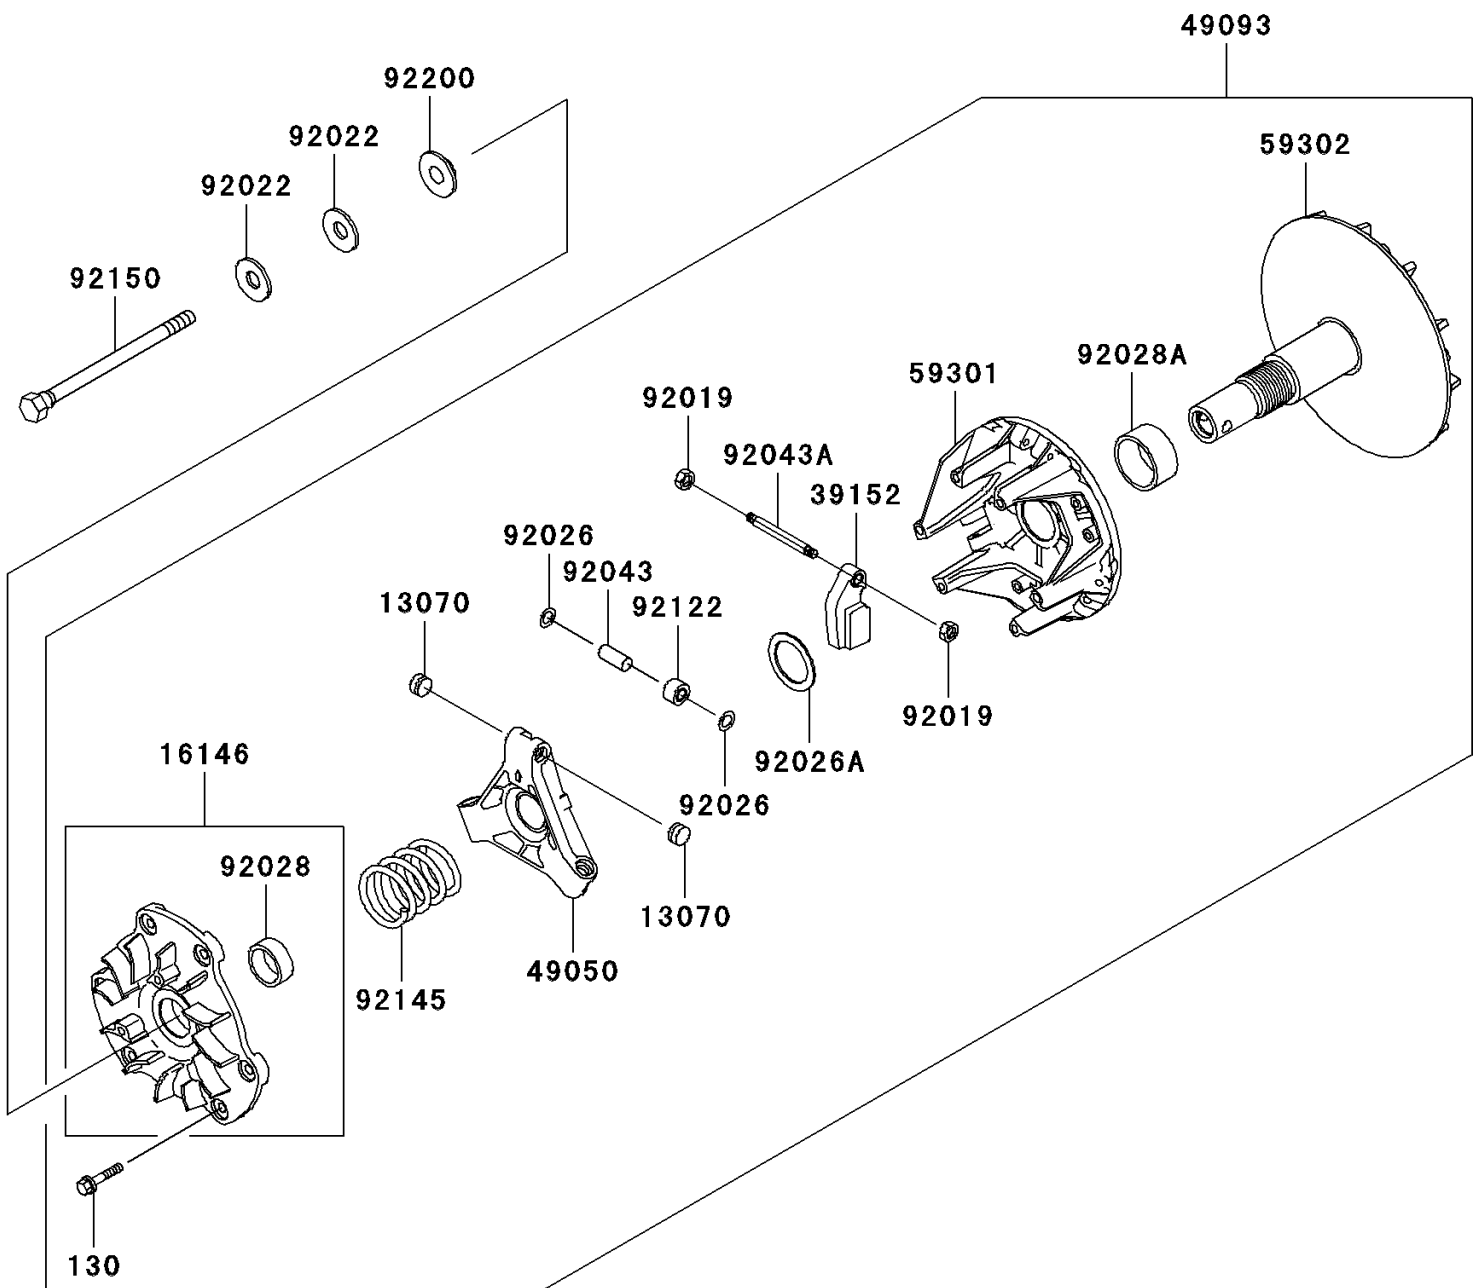

2009 MULE™ 4010 4x4 Hardwoods Green HD® PARTS DIAGRAM

Drive Converter

E1391

2009 MULE™ 4010 4x4 Hardwoods Green HD® PARTS LIST

Drive Converter

ITEM NAME	PART NUMBER	QUANTITY
BOLT-FLANGED,6X30 (Ref # 130)	130CA0630	1
GUIDE (Ref # 13070)	13070-1330	1
COVER-ASSY (Ref # 16146)	16146-1219	1
WEIGHT-RAMP (Ref # 39152)	39152-1078	1
SPIDER (Ref # 49050)	49050-0013	1
CONVERTER-ASSY-DRIVE (Ref # 49093)	49093-0023	1
SHEAVE-MOVABLE (Ref # 59301)	59301-1060	1
SHEAVE-COMP (Ref # 59302)	59302-1085	1
NUT,LOCK,6MM (Ref # 92019)	92019-008	1
WASHER,SPECIAL CONICAL (Ref # 92022)	92022-1901	1
SPACER (Ref # 92026)	92026-1512	1
SPACER,32.3X44.3X3.6 (Ref # 92026A)	92026-1591	1
BUSHING (Ref # 92028)	92028-1861	1
BUSHING (Ref # 92028A)	92028-1864	1
PIN (Ref # 92043)	92043-1572	1
PIN (Ref # 92043A)	92043-1573	1
ROLLER (Ref # 92122)	92122-1204	1
SPRING,YELLOW PAINT (Ref # 92145)	92145-0639	1
BOLT,12X163.5 (Ref # 92150)	92150-1008	1
WASHER (Ref # 92200)	92200-1401	1