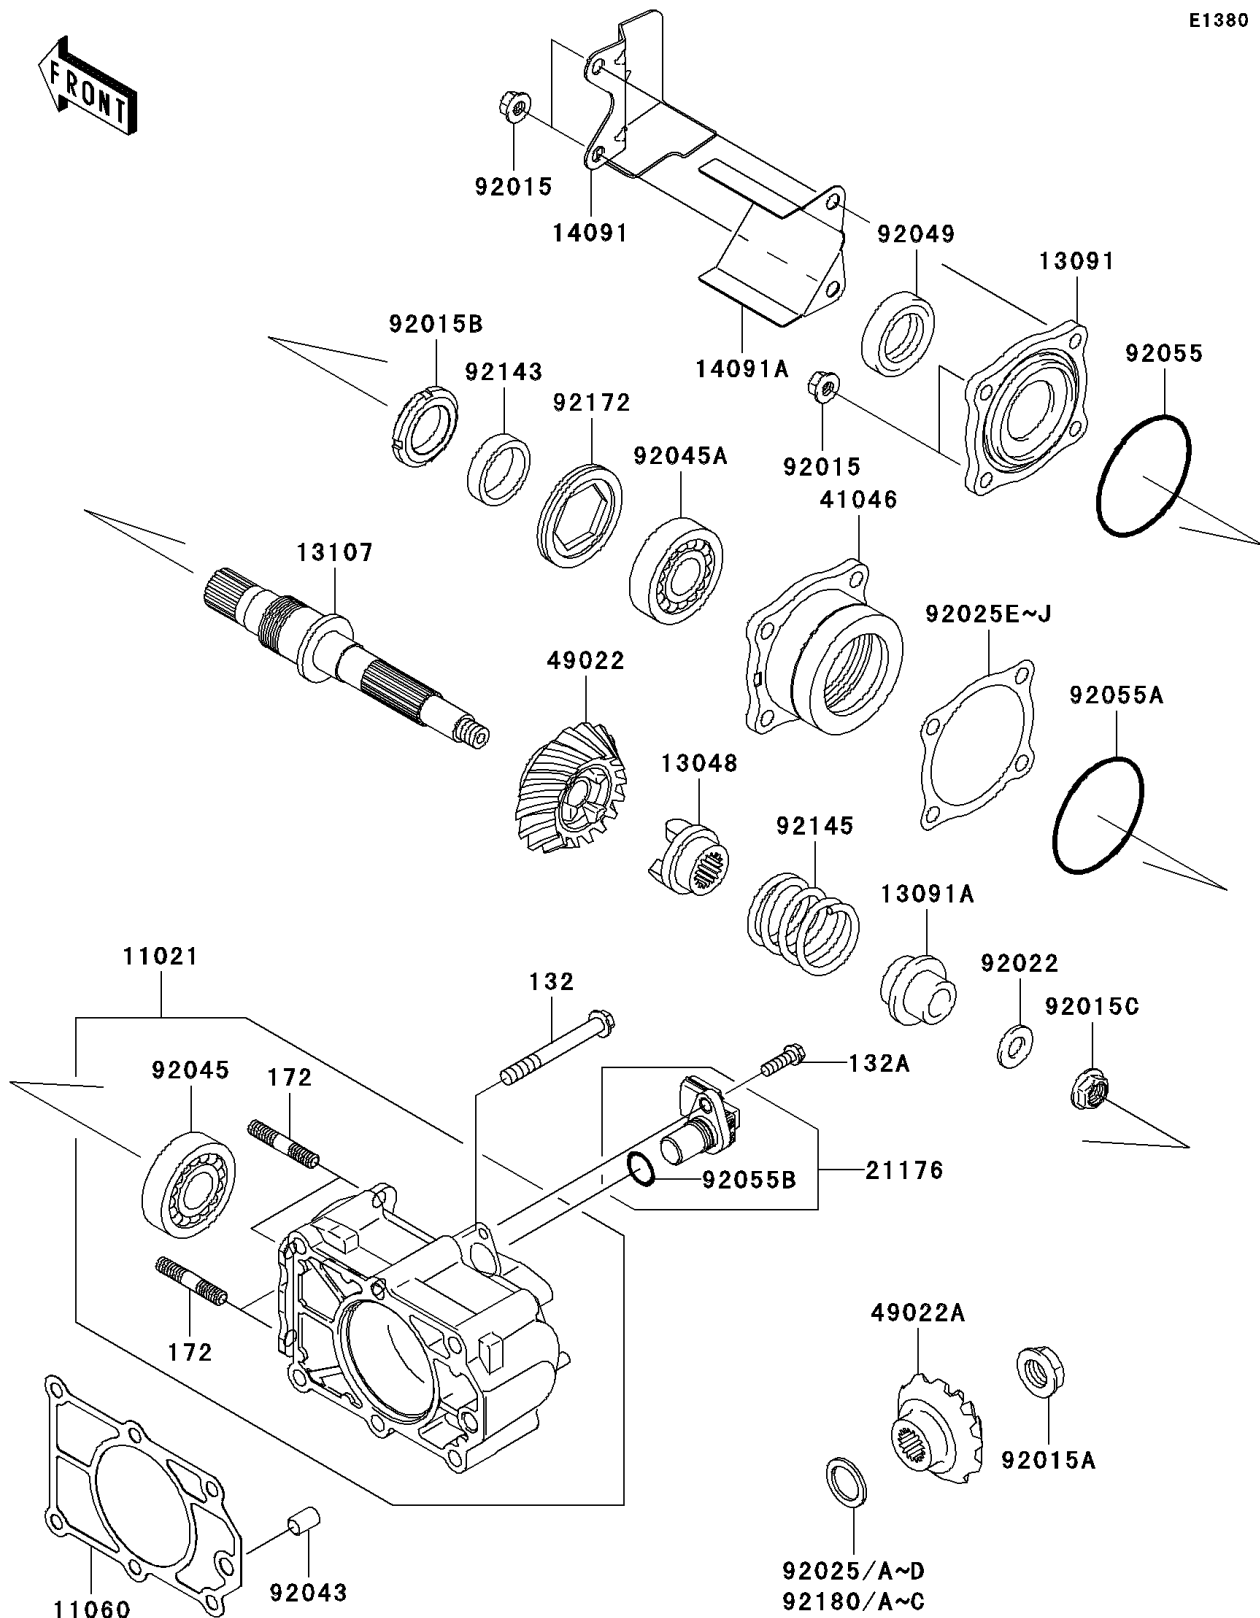

2009 MULE™ 4010 4x4 Hardwoods Green HD® PARTS DIAGRAM

Bevel Gear Case

E1380