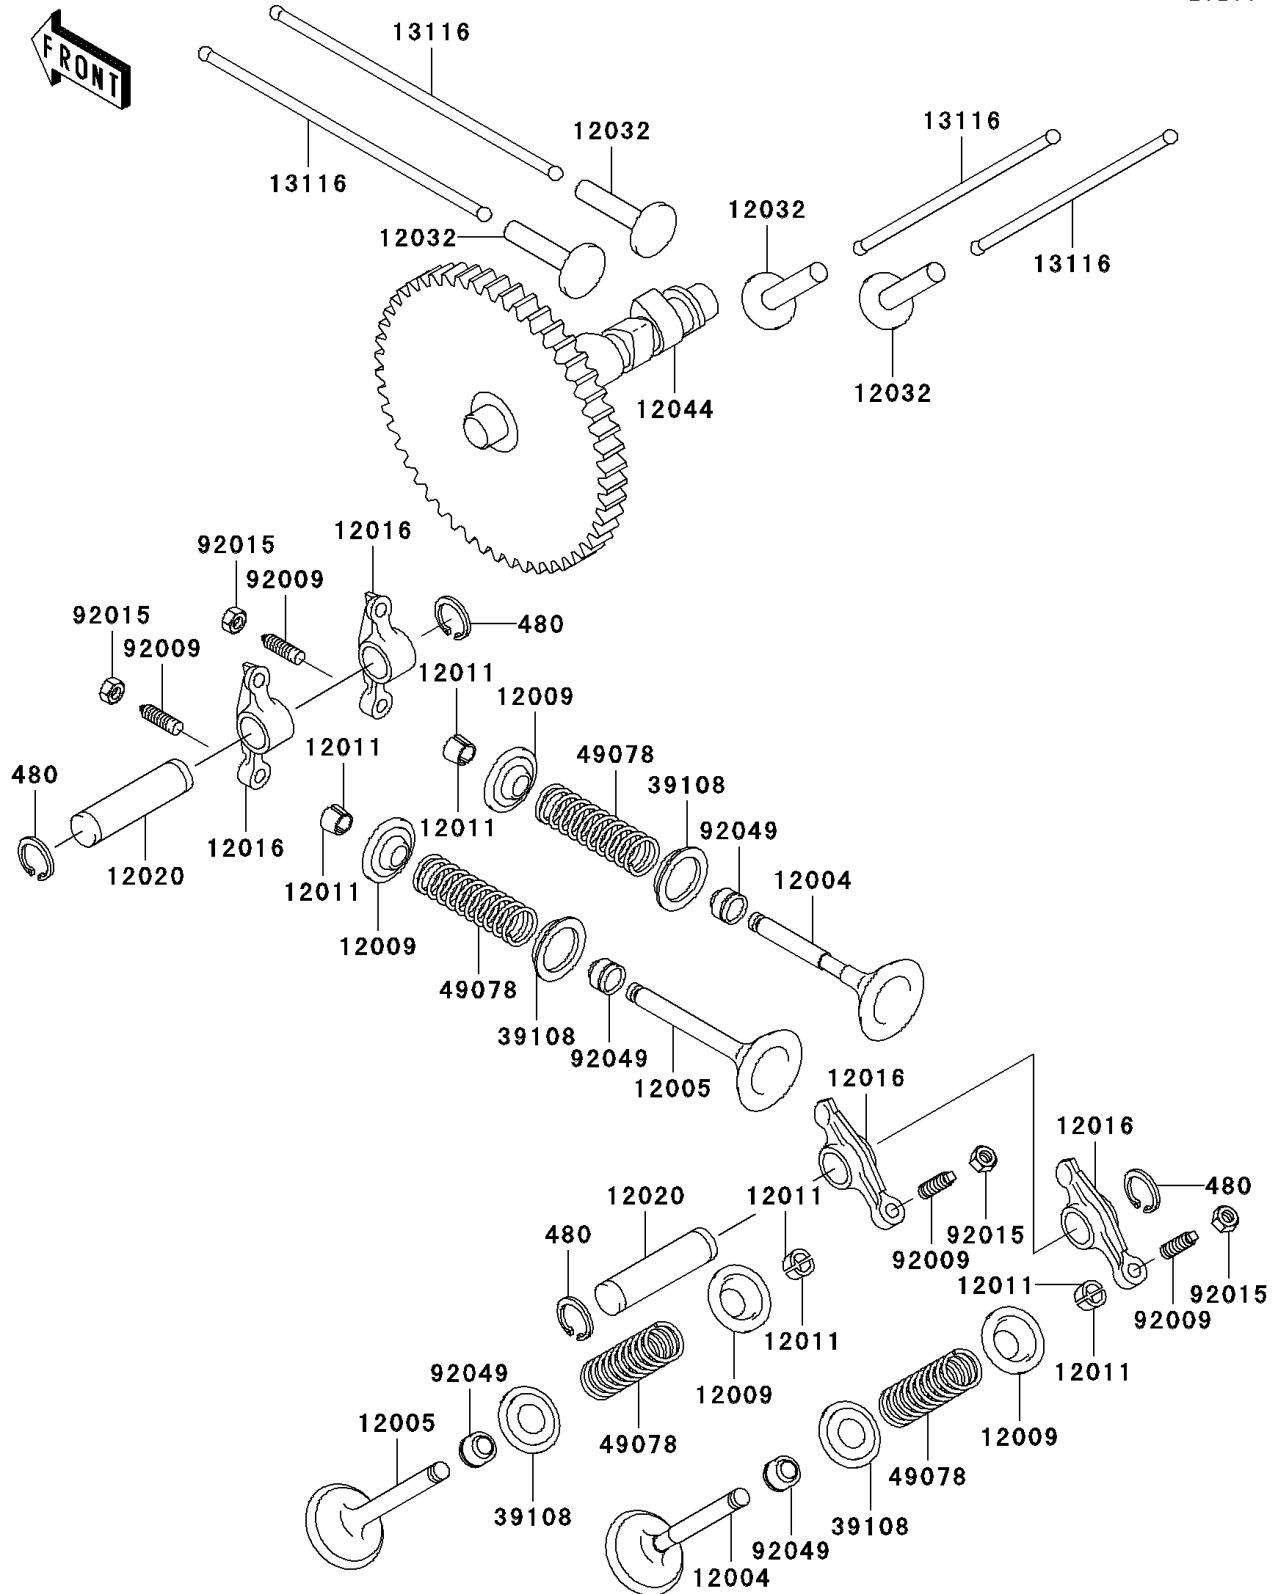

## 2009 MULE™ 4010 4x4 Hardwoods Green HD® PARTS DIAGRAM

Valve(s)/Camshaft(s)

E1211

## 2009 MULE™ 4010 4x4 Hardwoods Green HD® PARTS LIST

Valve(s)/Camshaft(s)

ITEM NAME	PART NUMBER	QUANTITY
CIRCLIP-TYPE-C,12MM (Ref # 480)	480J1200	1
VALVE-INTAKE (Ref # 12004)	12004-2115	1
VALVE-EXHAUST (Ref # 12005)	12005-2093	1
RETAINER-VALVE SPRING (Ref # 12009)	12009-2067	1
COLLET (Ref # 12011)	12011-2056	1
ARM-ROCKER (Ref # 12016)	12016-2056	1
SHAFT-ROCKER (Ref # 12020)	12020-2059	1
TAPPET (Ref # 12032)	12032-2064	1
CAMSHAFT-VALVE (Ref # 12044)	12044-2239	1
ROD-PUSH (Ref # 13116)	13116-2057	1
RETAINER-SPRING (Ref # 39108)	39108-2057	1
SPRING-ENGINE VALVE (Ref # 49078)	49078-2082	1
SCREW,VALVE ADJUST (Ref # 92009)	92009-1109	1
NUT,VALVE ADJUST LOCK (Ref # 92015)	92015-1137	1
SEAL-OIL (Ref # 92049)	92049-2109	1