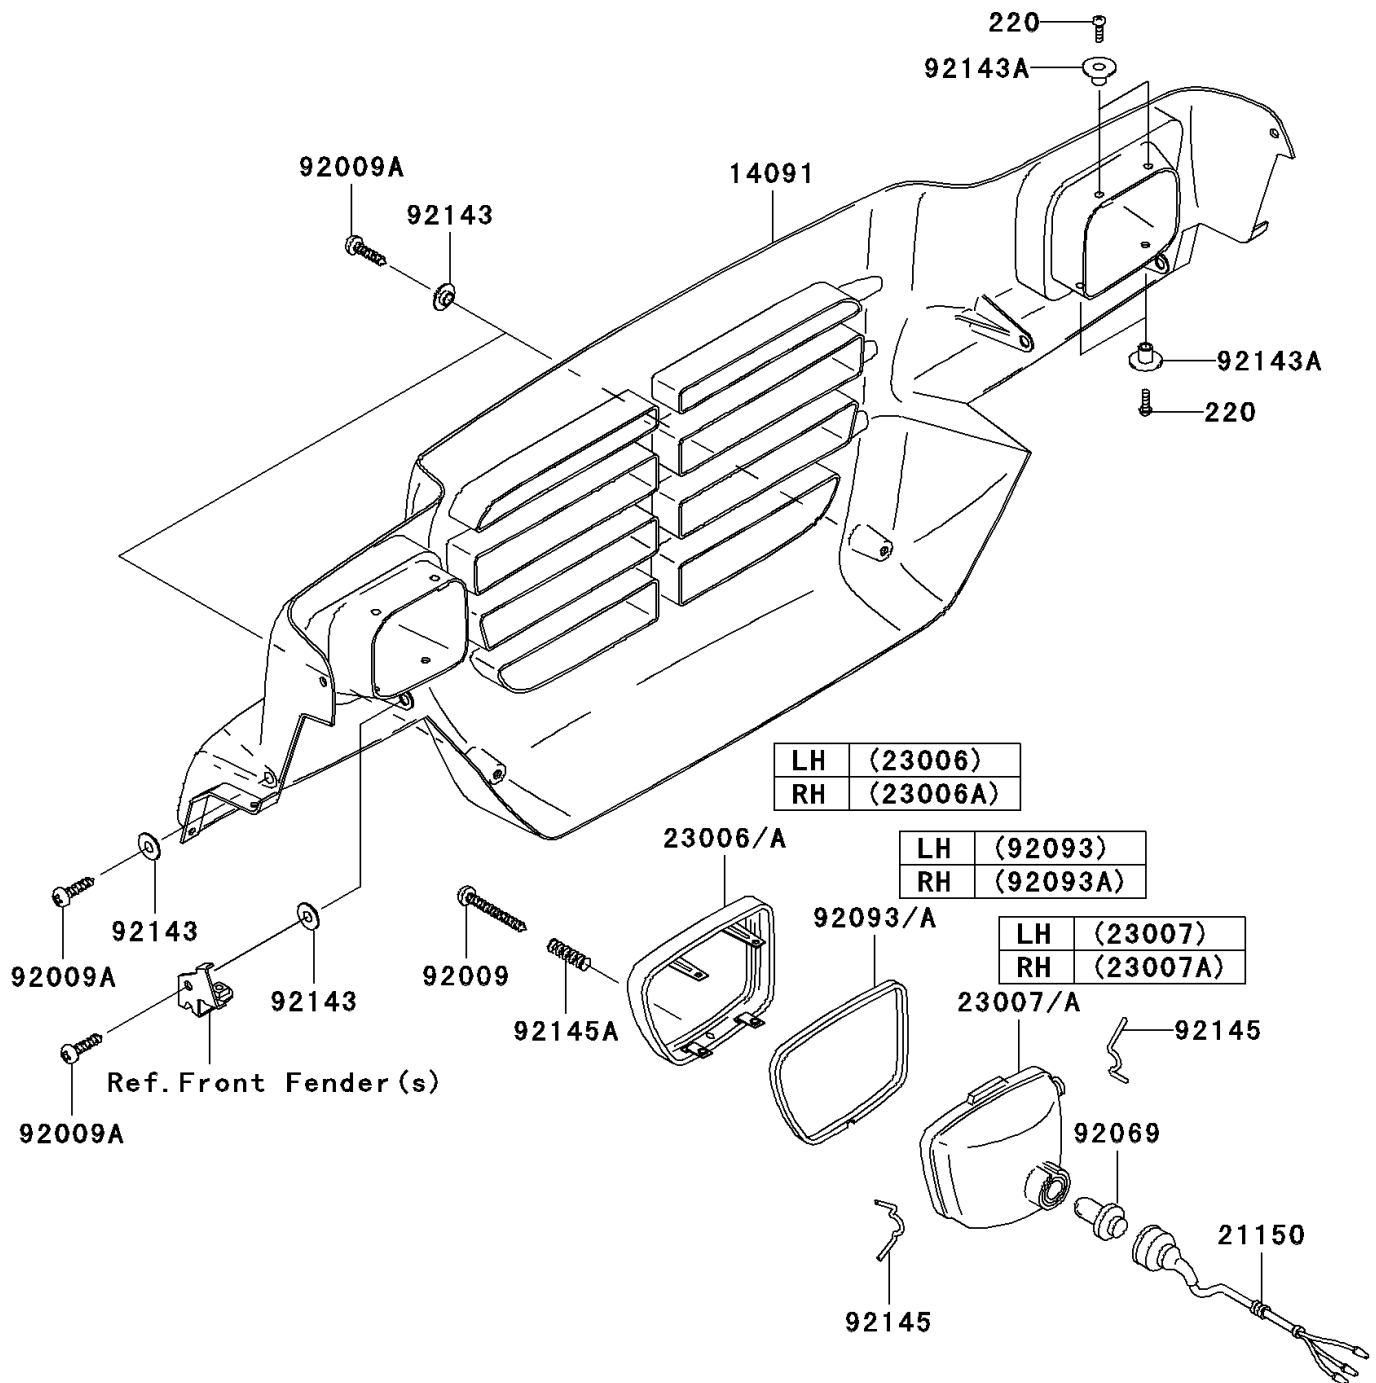

2008 MULE™ 3010 Trans4x4 Diesel PARTS DIAGRAM

Headlight(s)

F2710

2008 MULE™ 3010 Trans4x4 Diesel PARTS LIST

Headlight(s)

ITEM NAME	PART NUMBER	QUANTITY
SCREW-PAN-CROSS,5X16 (Ref # 220)	220F0516	1
COVER,FRONT GRIL,F.BLACK (Ref # 14091)	14091-7545-6Z	1
CORD-ASSY,HEAD LAMP (Ref # 21150)	21150-1060	1
RIM-LAMP,LH (Ref # 23006)	23006-1075	1
RIM-LAMP,RH (Ref # 23006A)	23006-1076	1
LENS-COMP,HEAD LAMP,LH (Ref # 23007)	23007-1354	1
LENS-COMP,HEAD LAMP,RH (Ref # 23007A)	23007-1355	1
SCREW,TAPPING,4X30 (Ref # 92009)	92009-1139	1
SCREW,6X16 (Ref # 92009A)	92009-1621	1
BULB,12V 30/30W (Ref # 92069)	92069-1080	1
SEAL,HEAD LAMP,LH (Ref # 92093)	92093-1481	1
SEAL,HEAD LAMP,RH (Ref # 92093A)	92093-1482	1
COLLAR (Ref # 92143)	92143-1087	1
COLLAR (Ref # 92143A)	92143-1234	1
SPRING (Ref # 92145)	92145-1190	1
SPRING (Ref # 92145A)	92145-1230	1