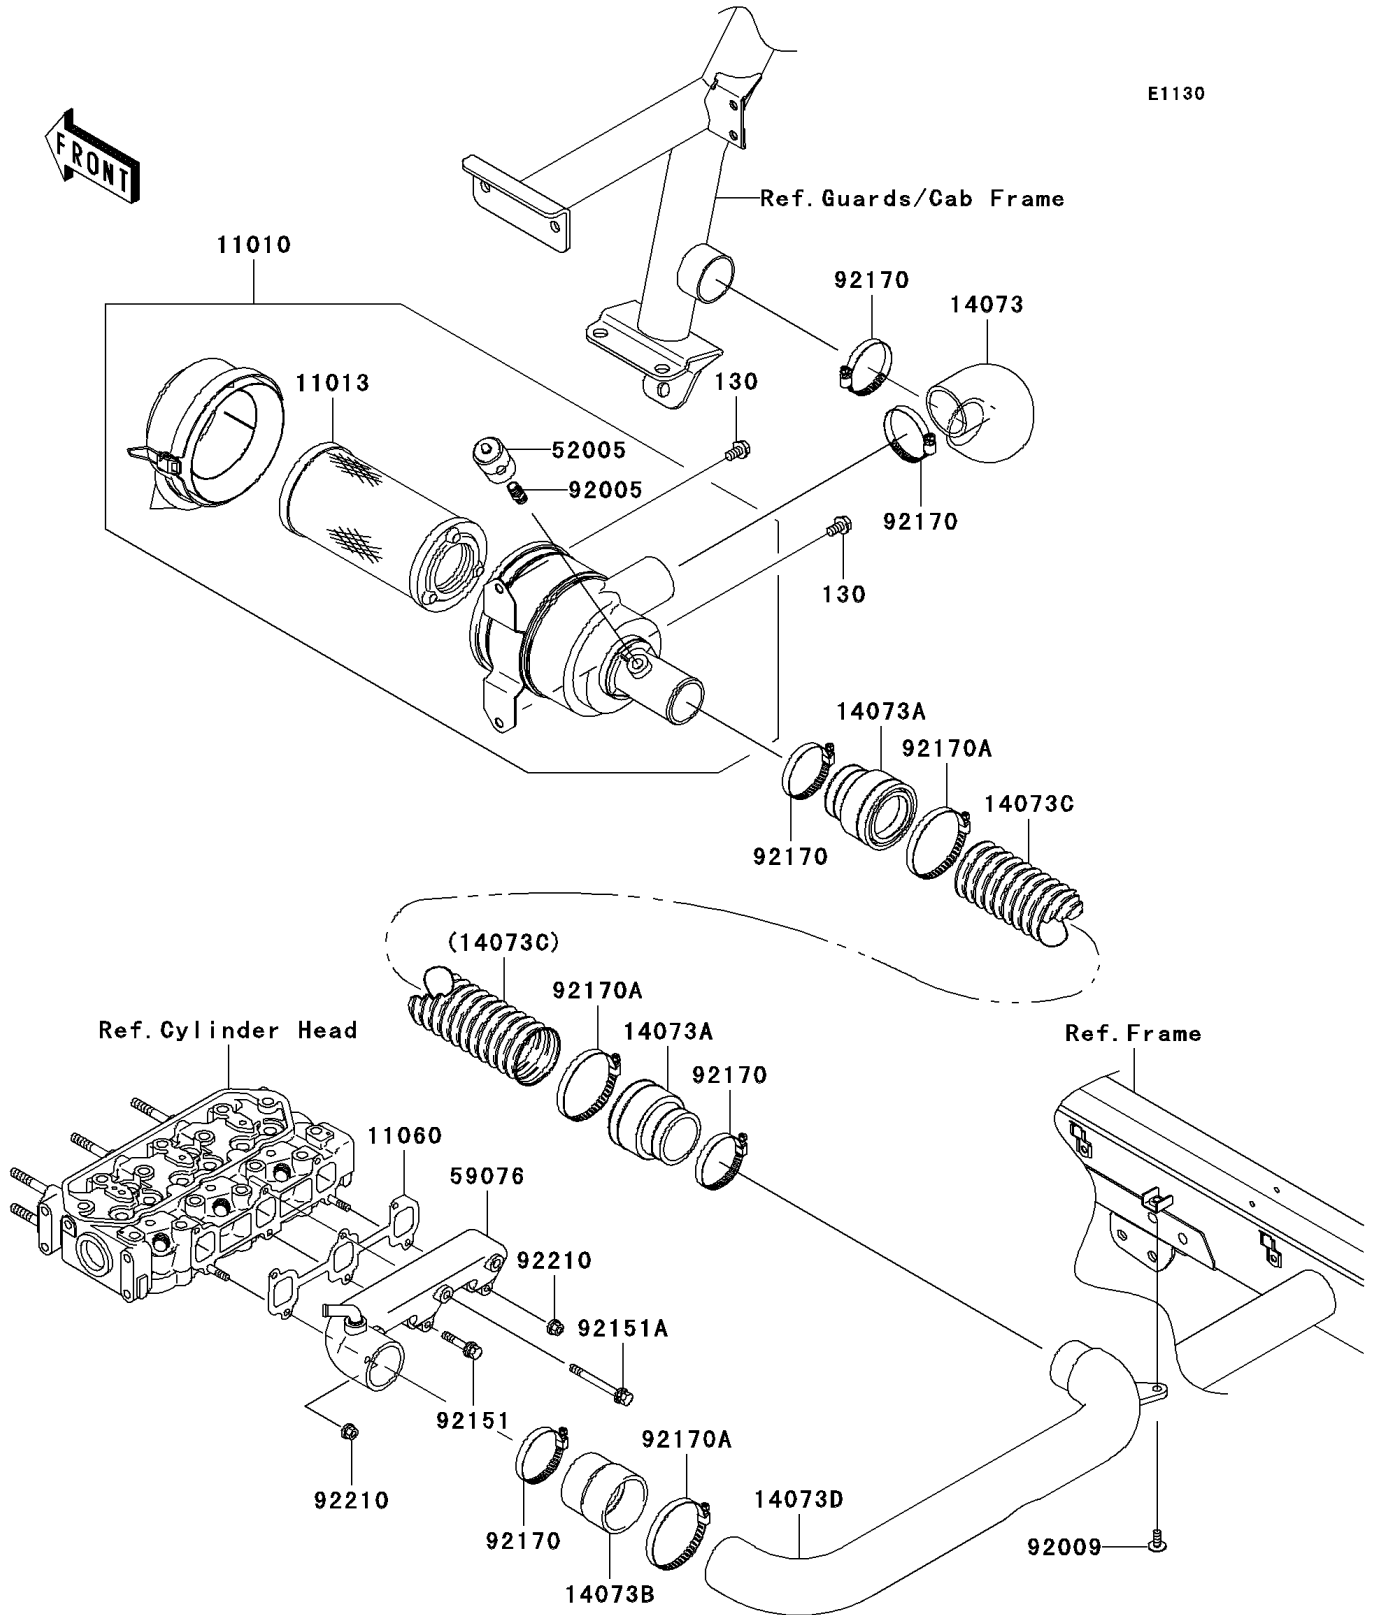

## 2008 MULE™ 3010 Trans4x4 Diesel PARTS DIAGRAM

Air Cleaner

E1130

## 2008 MULE™ 3010 Trans4x4 Diesel PARTS LIST

Air Cleaner

ITEM NAME	PART NUMBER	QUANTITY
BOLT-FLANGED,8X14 (Ref # 130)	130J0814	1
FILTER-ASSY-AIR (Ref # 11010)	11010-7503	1
ELEMENT-AIR FILTER (Ref # 11013)	11013-1290	1
GASKET,INTAKE MANIFOLD (Ref # 11060)	11060-1960	1
DUCT,BAR-AIR FILTER (Ref # 14073)	14073-7501	1
DUCT,ADAPTER (Ref # 14073A)	14073-7505	1
DUCT,BLOW DUCT-E/G (Ref # 14073B)	14073-7508	1
DUCT,A/C-BLOW DUCT (Ref # 14073C)	14073-7509	1
DUCT,BLOW (Ref # 14073D)	14073-7510	1
GAUGE (Ref # 52005)	52005-0017	1
MANIFOLD-INTAKE (Ref # 59076)	59076-1112	1
FITTING,AIR FILTER (Ref # 92005)	92005-1386	1
SCREW,6X16 (Ref # 92009)	92009-1621	1
BOLT,6X20 (Ref # 92151)	92151-1667	1
BOLT,6X60 (Ref # 92151A)	92151-1695	1
CLAMP (Ref # 92170)	92170-1674	1
CLAMP (Ref # 92170A)	92170-1764	1
NUT,6MM (Ref # 92210)	92210-1210	1