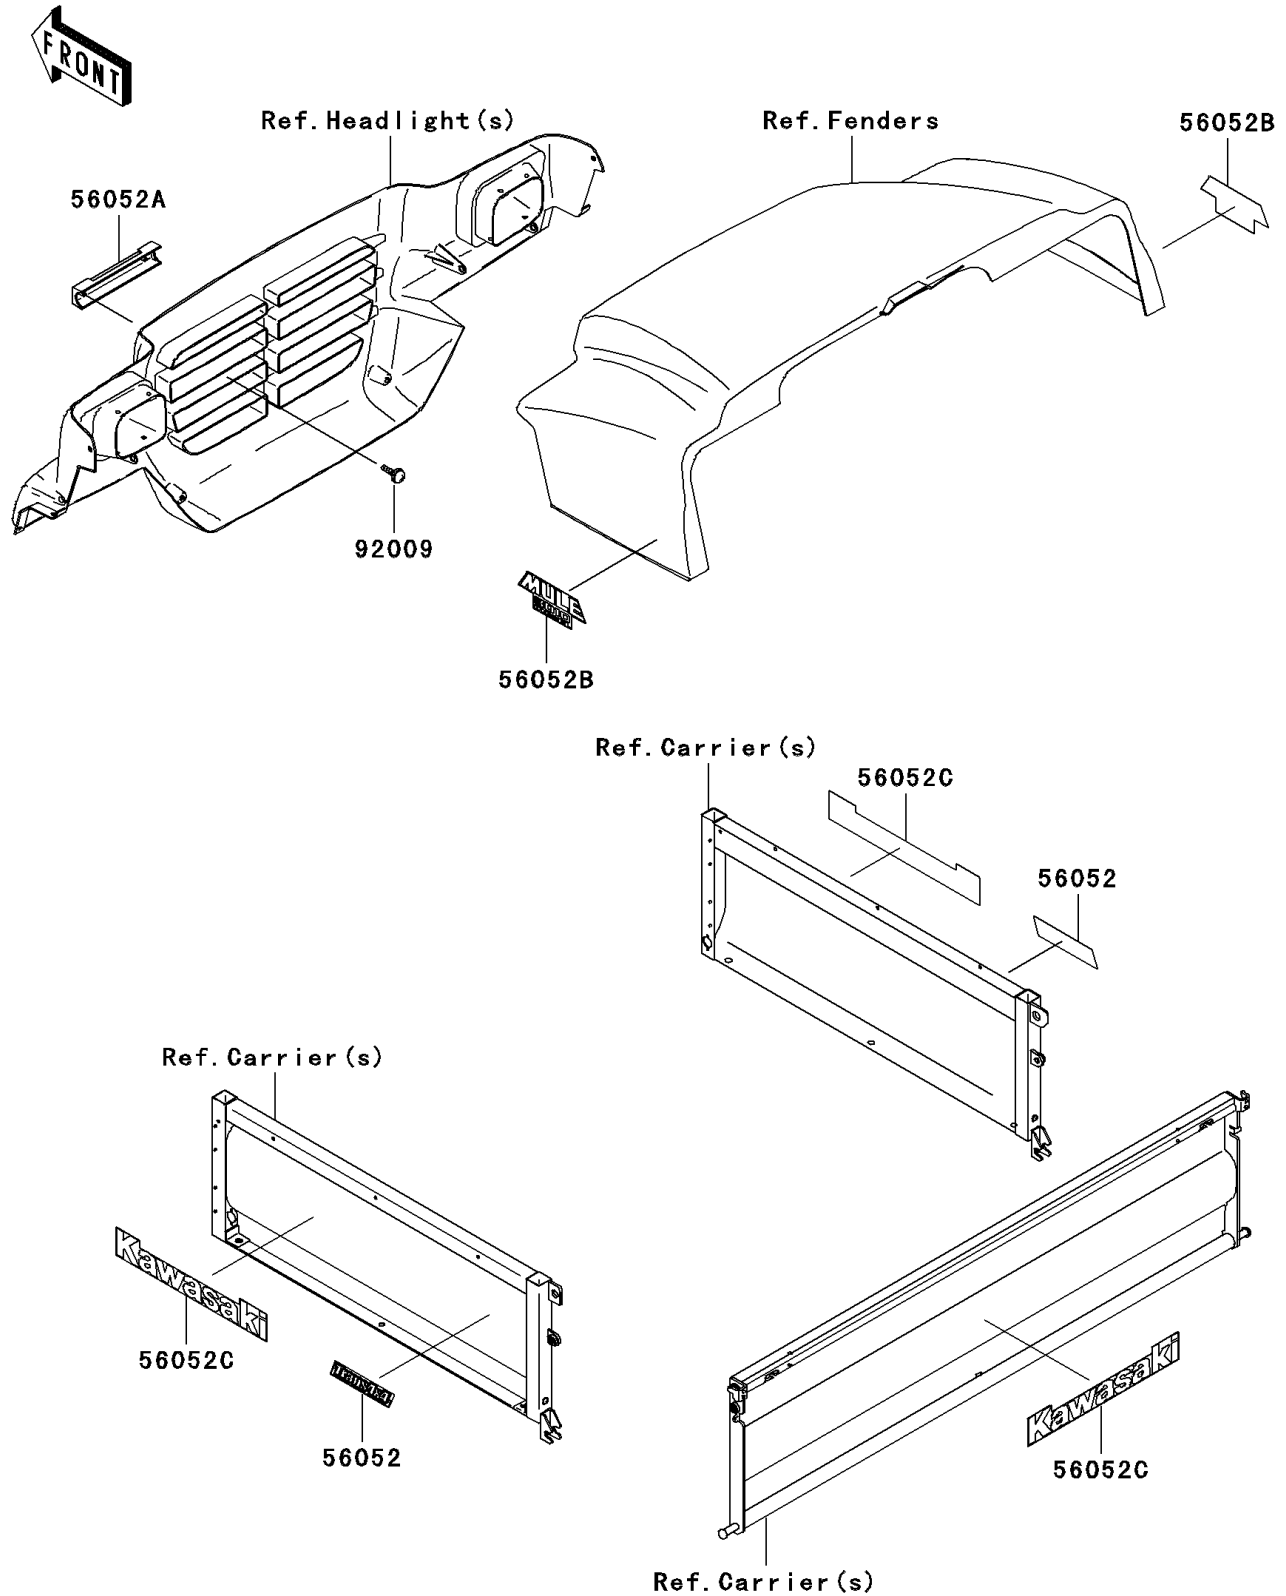

2007 MULE™ 3010 Trans4x4 Diesel PARTS DIAGRAM

Decals

F2861

2007 MULE™ 3010 Trans4x4 Diesel PARTS LIST

Decals

ITEM NAME	PART NUMBER	QUANTITY
MARK,SIDE PLATE,TRANS 4X4 (Ref # 56052)	56052-0615	1
MARK,FRONT GRIL,KAWASAKI (Ref # 56052A)	56052-1245	1
MARK,FR FENDER,MULE 3010 (Ref # 56052B)	56052-1808	1
MARK,KAWASAKI (Ref # 56052C)	56052-1809	1
SCREW,TAPPING,4X12 (Ref # 92009)	92009-1444	1