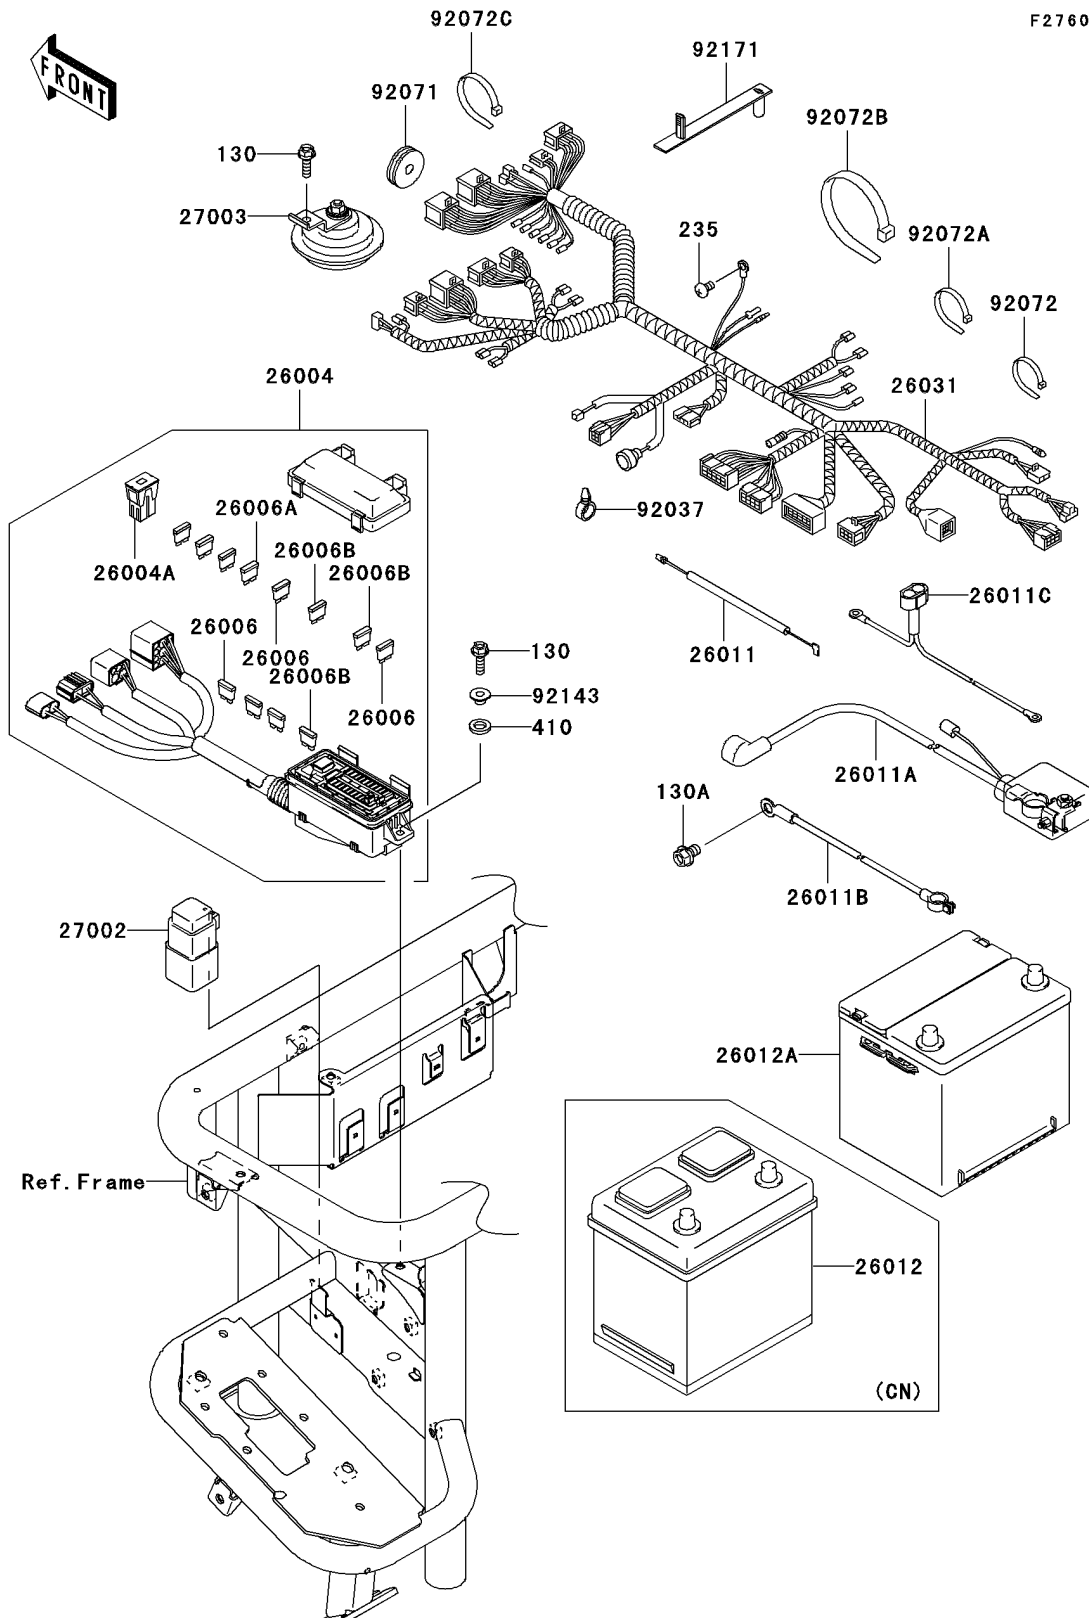

MULE™ 3010 Trans4x4 Diesel PARTS DIAGRAM

Chassis Electrical Equipment

MULE™ 3010 Trans4x4 Diesel PARTS LIST

Chassis Electrical Equipment

ITEM NAME	PART NUMBER	QUANTITY
-----------	-------------	----------