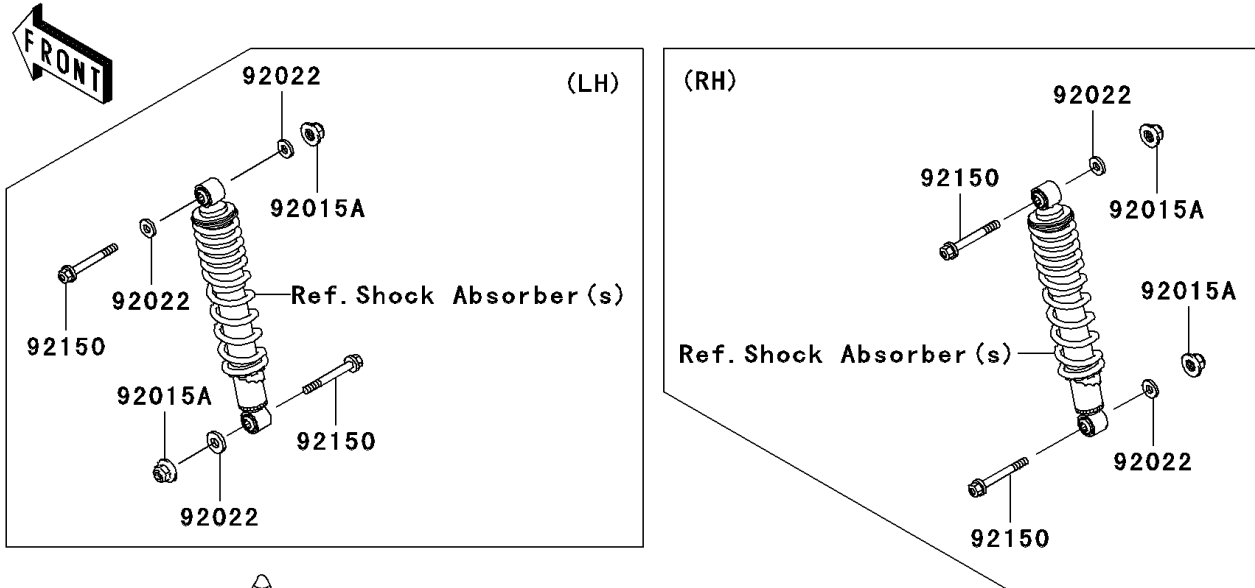

MULE™ 3010 Trans4x4 Diesel PARTS DIAGRAM

Rear Suspension

F2153

MULE™ 3010 Trans4x4 Diesel PARTS LIST

Rear Suspension

ITEM NAME	PART NUMBER	QUANTITY
-----------	-------------	----------