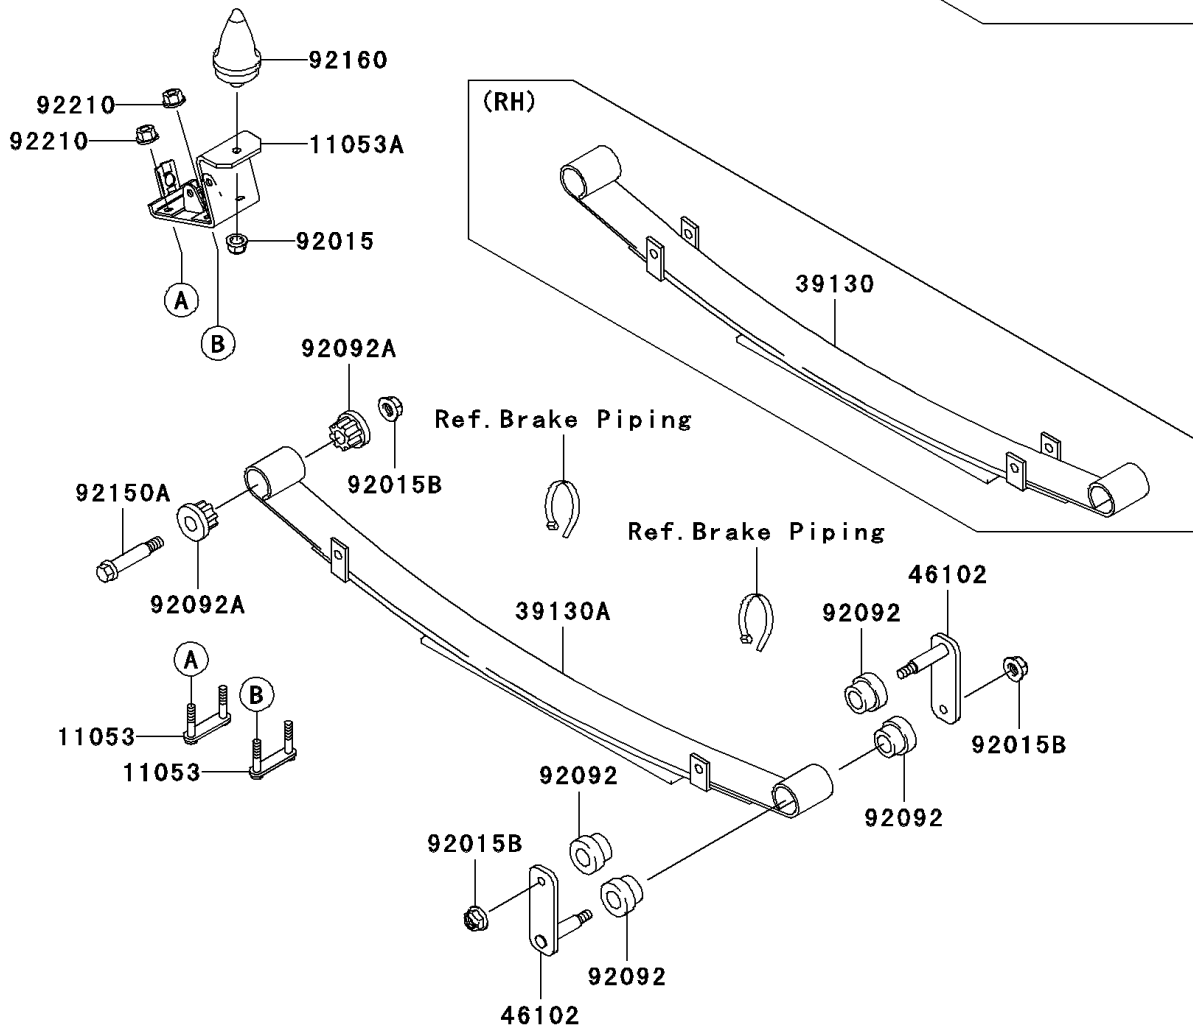

MULE™ 3010 Trans4x4 Diesel PARTS DIAGRAM

Rear Suspension

F2153

MULE™ 3010 Trans4x4 Diesel PARTS LIST

Rear Suspension

ITEM NAME	PART NUMBER	QUANTITY
-----------	-------------	----------