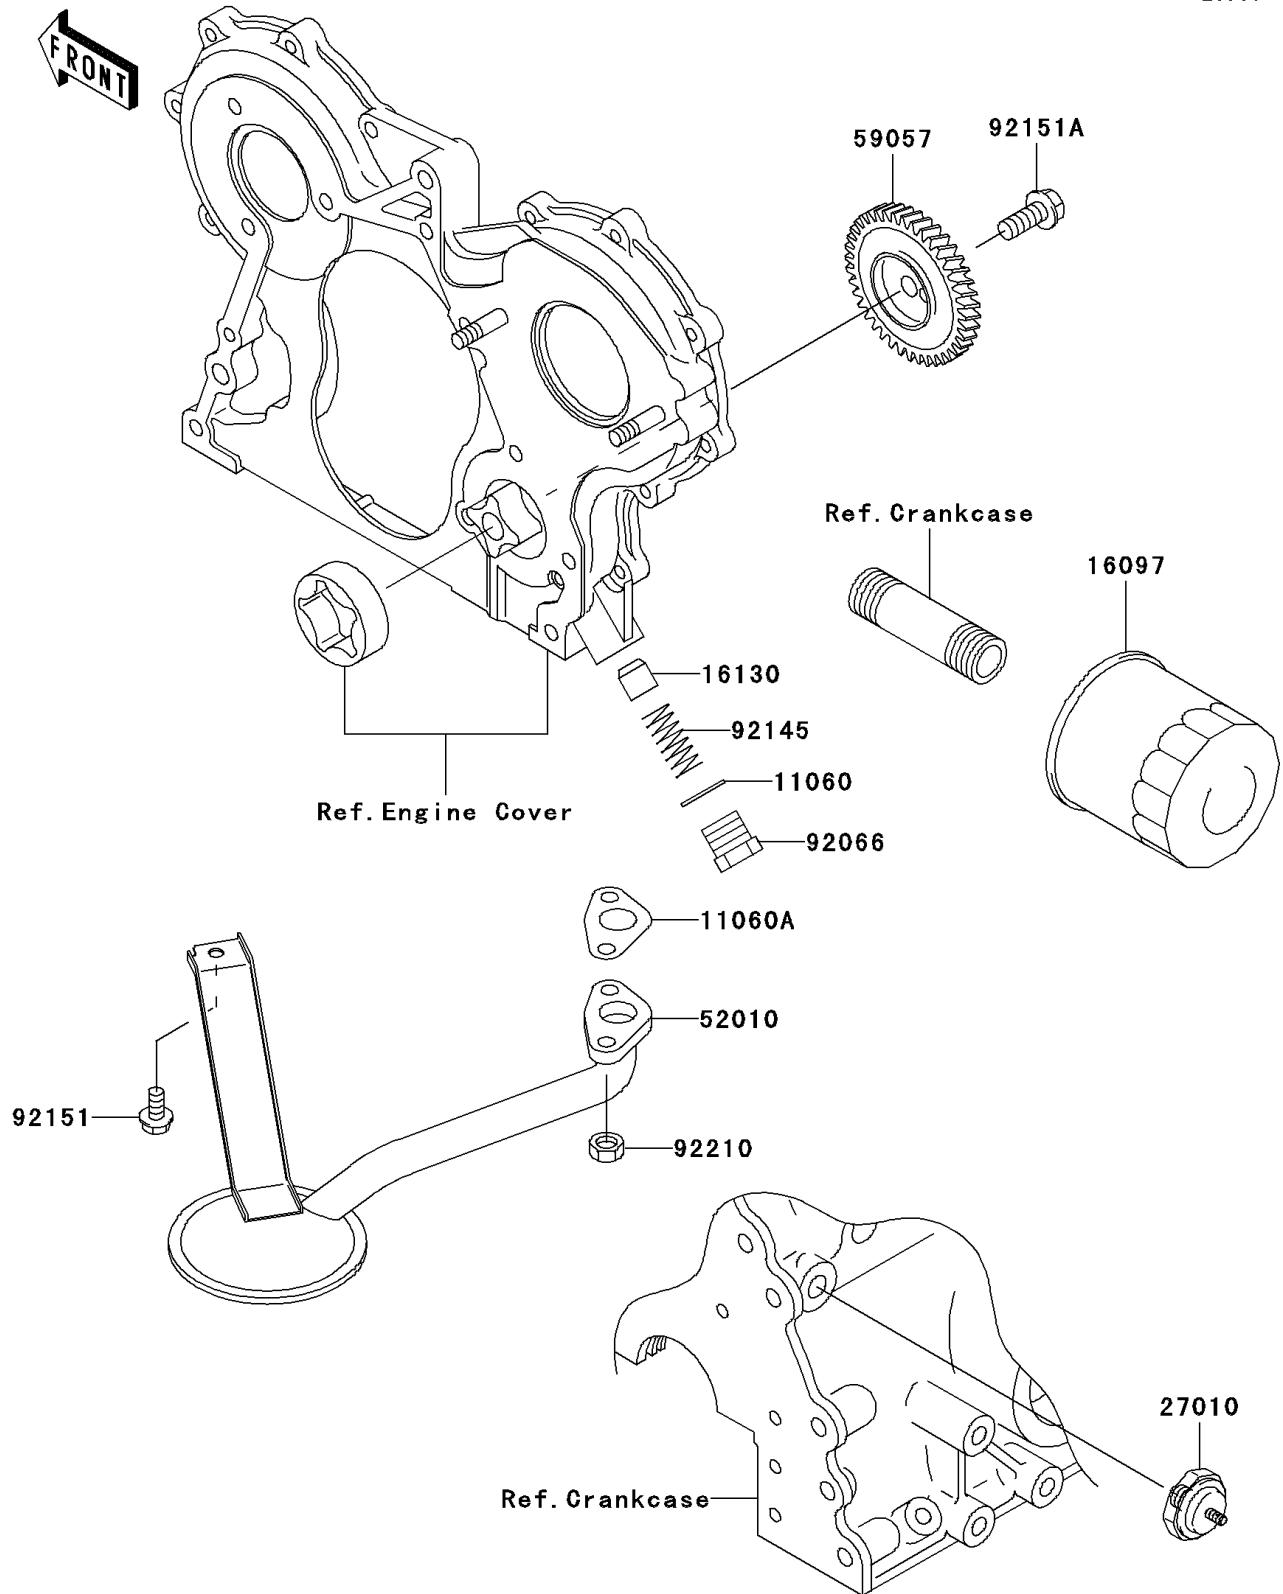

## MULE™ 3010 Trans4x4 Diesel PARTS DIAGRAM

Oil Pump/Oil Filter

E1710

## MULE™ 3010 Trans4x4 Diesel PARTS LIST

Oil Pump/Oil Filter

ITEM NAME	PART NUMBER	QUANTITY
-----------	-------------	----------