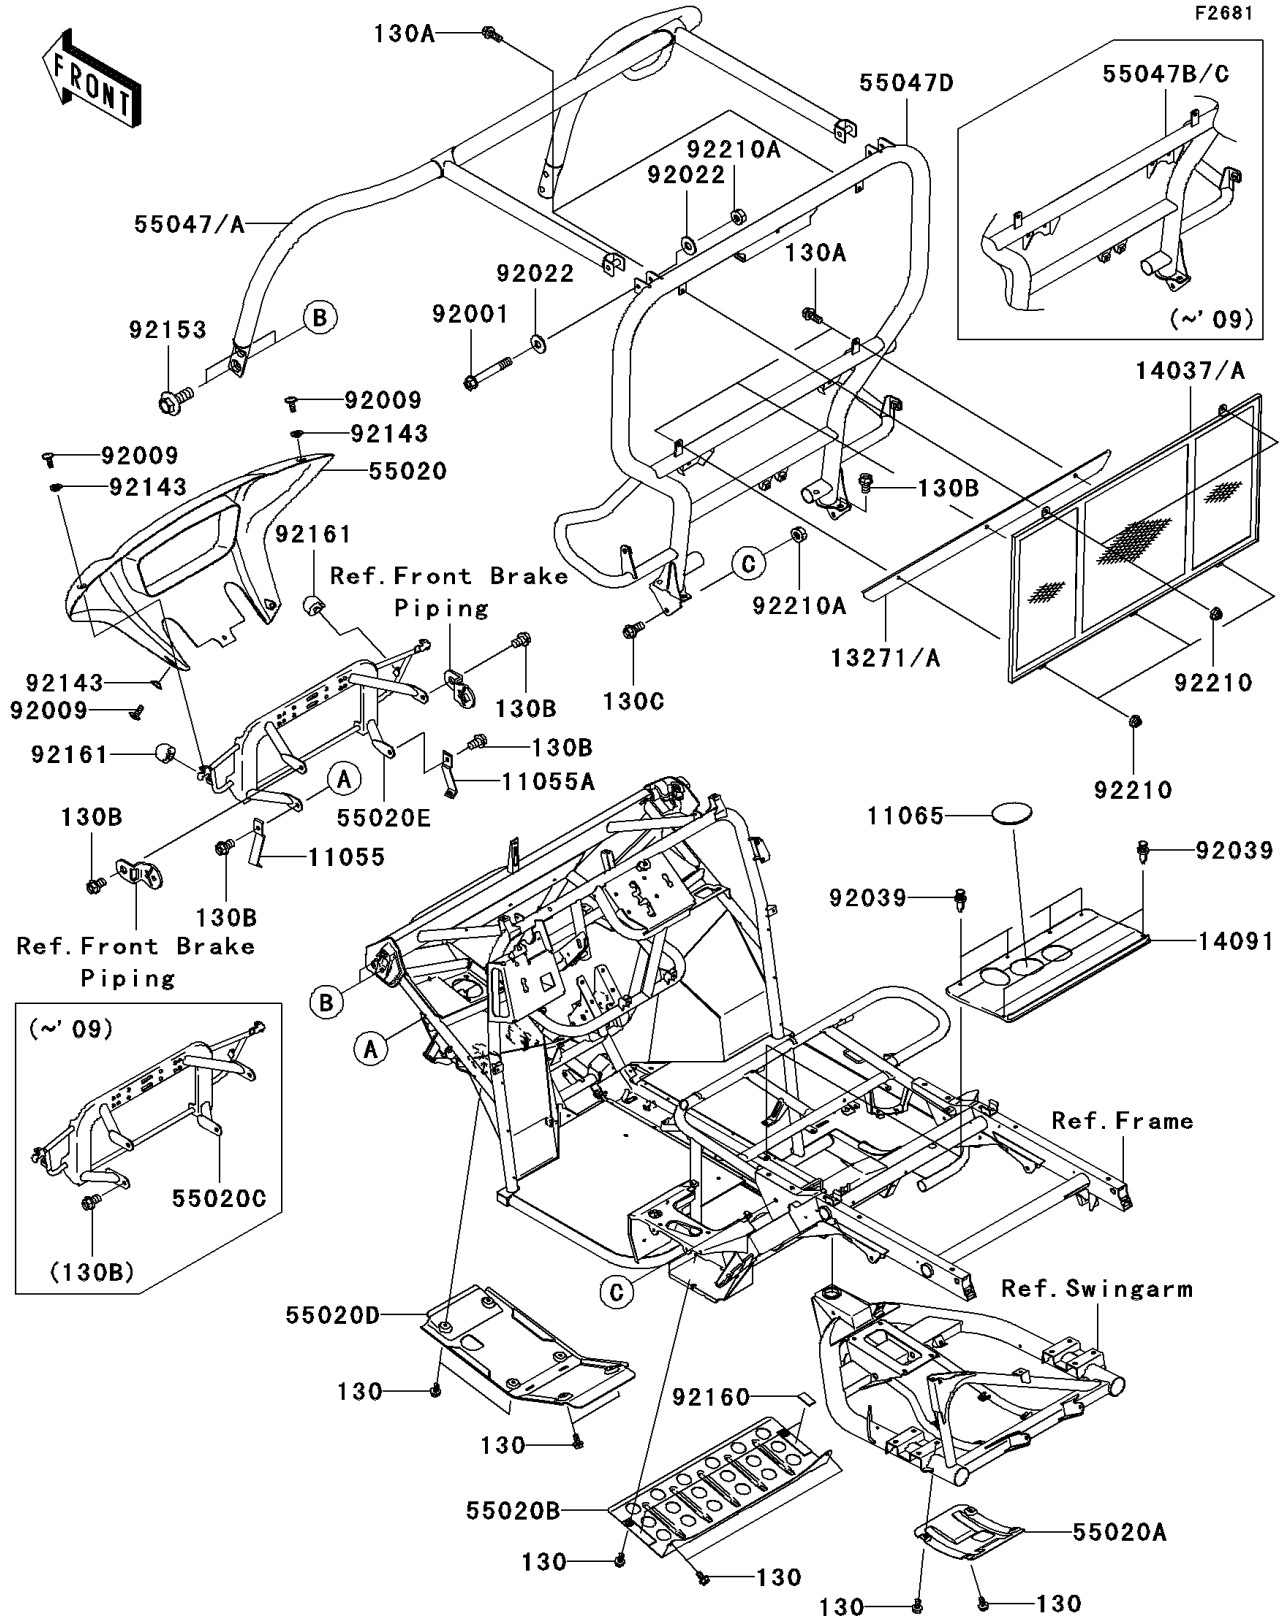

2006 Mule™ 610 4x4 Hardwoods Green HD® PARTS DIAGRAM

Guards/Cab Frame

F2681

2006 Mule™ 610 4x4 Hardwoods Green HD® PARTS LIST

Guards/Cab Frame

ITEM NAME	PART NUMBER	QUANTITY
BOLT-FLANGED,6X12 (Ref # 130)	130BB0612	1
BOLT-FLANGED,8X20 (Ref # 130A)	130BB0820	1
BOLT-FLANGED,10X16 (Ref # 130B)	130BB1016	1
BOLT-FLANGED,10X20 (Ref # 130C)	130BB1020	1
CAP,F.BLACK (Ref # 11065)	11065-1053-6Z	1
PLATE,SCREEN,BLACK (Ref # 13271)	13271-0560-10	1
SCREEN,BLACK (Ref # 14037)	14037-0035-10	1
COVER (Ref # 14091)	14091-0355	1
GUARD,FRONT BUMPER,F.BLACK (Ref # 55020)	55020-0090-6Z	1
GUARD,DIFF (Ref # 55020A)	55020-0141	1
GUARD (Ref # 55020B)	55020-0143	1
GUARD,FRONT (Ref # 55020C)	55020-0163	1
GUARD,FRONT DIFF (Ref # 55020D)	55020-0165	1
BAR-COMP,FR,BLACK (Ref # 55047)	55047-0006-10	1
BAR-COMP,RR,BLACK (Ref # 55047B)	55047-0008-10	1
BOLT,FLANGED,10X70 (Ref # 92001)	92001-1618	1
SCREW,6X16 (Ref # 92009)	92009-1621	1
WASHER,10.5X26X2.3,BLACK (Ref # 92022)	92022-1396	1
RIVET (Ref # 92039)	92039-1229	1
COLLAR (Ref # 92143)	92143-1087	1
BOLT,FLANGED,14X36 (Ref # 92153)	92153-1282	1
DAMPER (Ref # 92160)	92160-1102	1
DAMPER (Ref # 92161)	92161-0157	1
NUT,FLANGED,LOCK,8MM (Ref # 92210)	92210-0005	1
NUT,LOCK,10MM (Ref # 92210A)	92210-1204	1