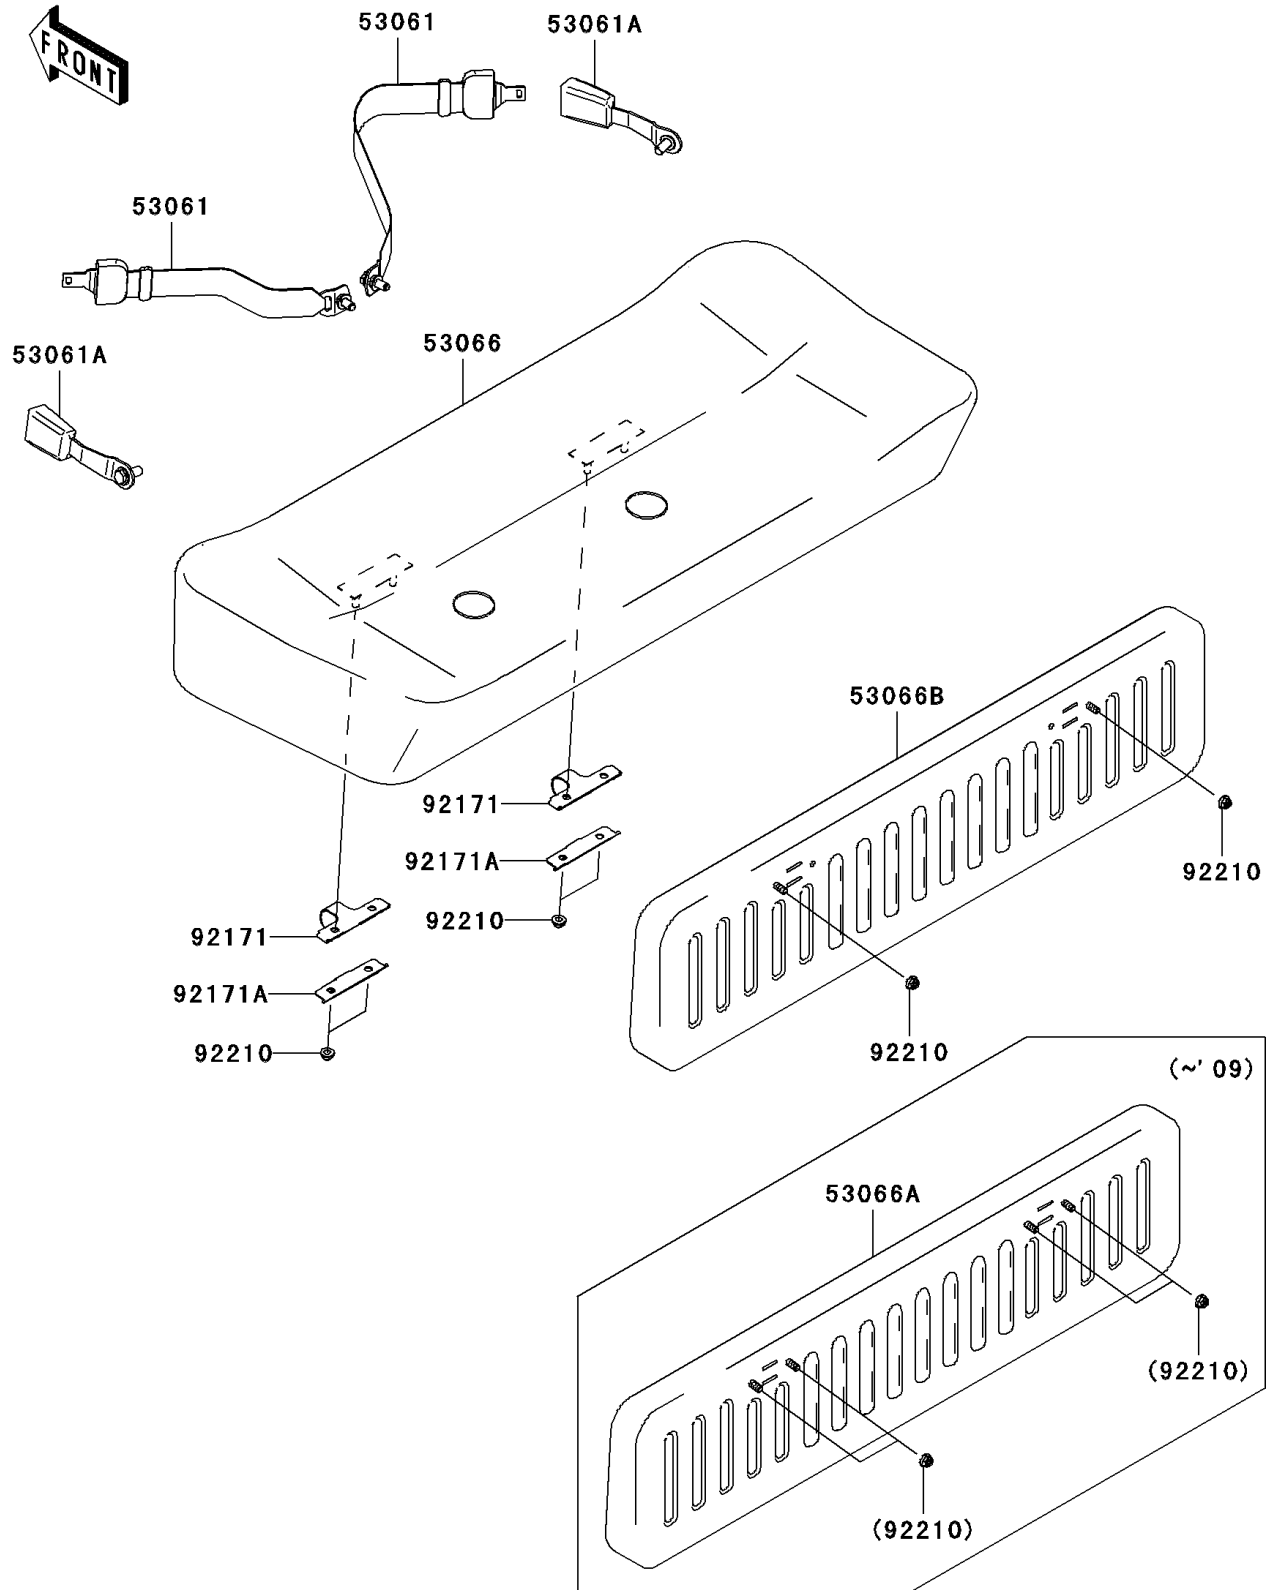

2006 Mule™ 610 4x4 Hardwoods Green HD® PARTS DIAGRAM

Seat

F2510

2006 Mule™ 610 4x4 Hardwoods Green HD® PARTS LIST

Seat

ITEM NAME	PART NUMBER	QUANTITY
BELT-SEAT,CATCH PLATE (Ref # 53061)	53061-1013	1
BELT-SEAT,BUCKLE (Ref # 53061A)	53061-1014	1
SEAT-ASSY,CUSHION,S.M.BROWN (Ref # 53066)	53066-0115-MB	1
SEAT-ASSY,BACK,S.M.BROWN (Ref # 53066A)	53066-0116-MB	1
CLAMP (Ref # 92171)	92171-0441	1
CLAMP (Ref # 92171A)	92171-0442	1
NUT,FLANGED,LOCK,8MM (Ref # 92210)	92210-0005	1