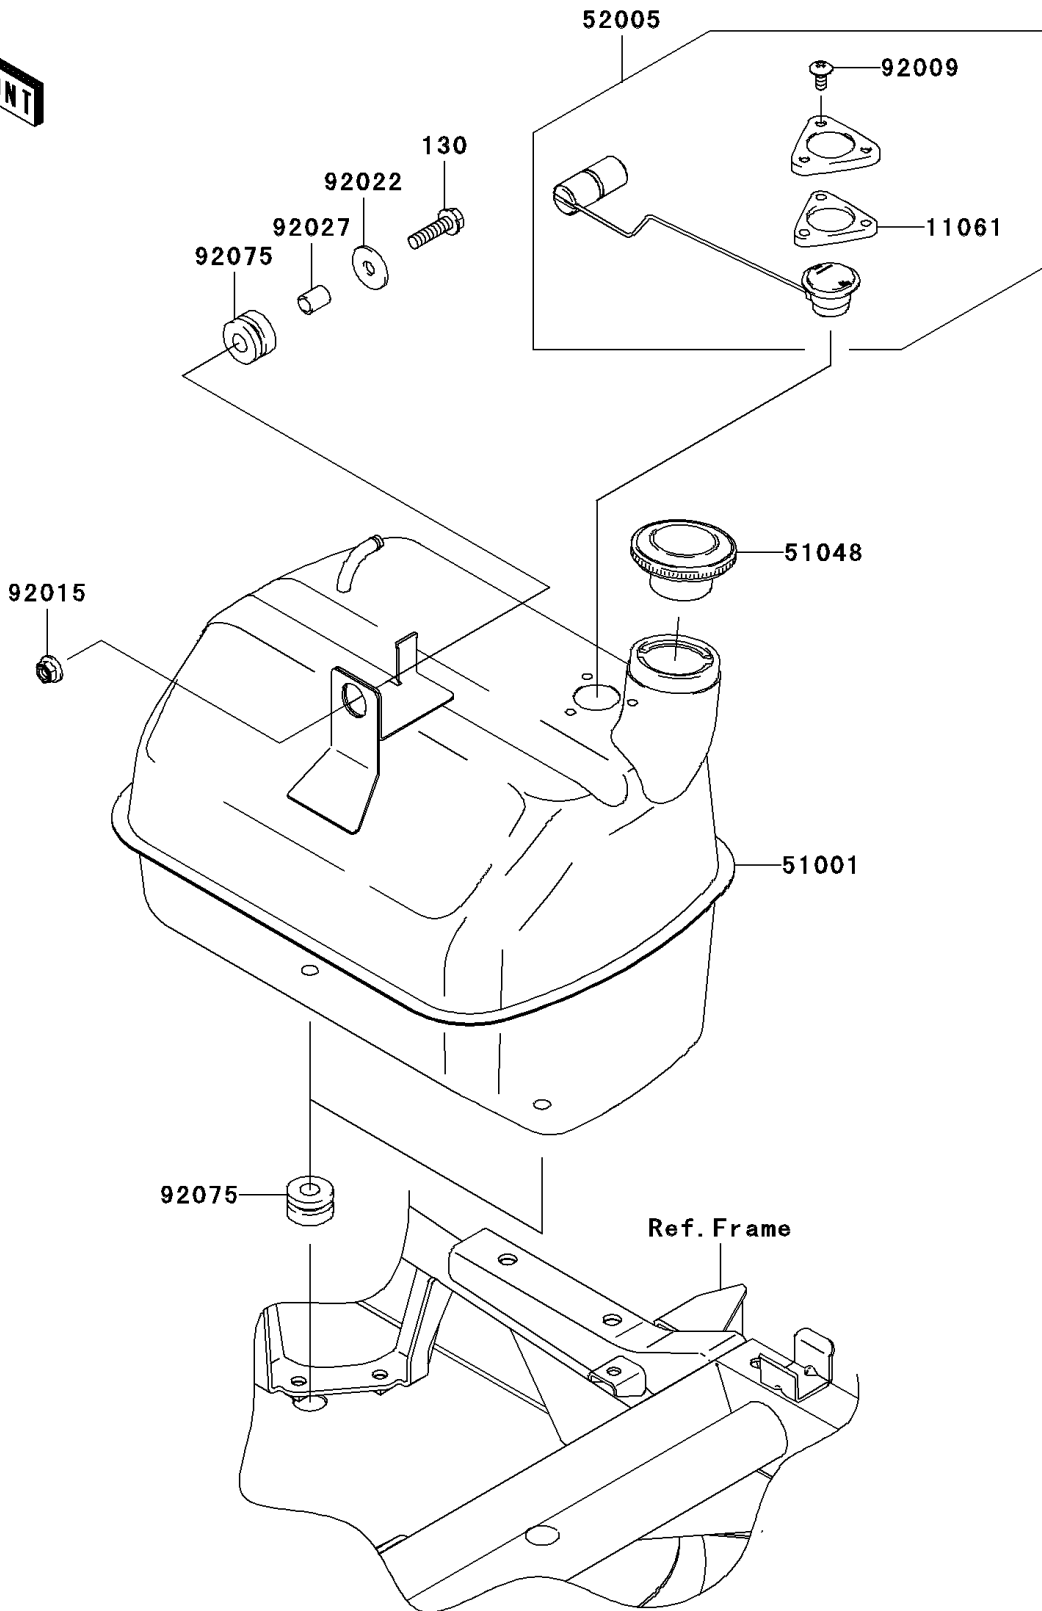

2006 Mule™ 610 4x4 Hardwoods Green HD® PARTS DIAGRAM

Fuel Tank (CN,US)

F2410

2006 Mule™ 610 4x4 Hardwoods Green HD® PARTS LIST

Fuel Tank(CN,US)

ITEM NAME	PART NUMBER	QUANTITY
BOLT-FLANGED,8X30 (Ref # 130)	130AA0830	1
GASKET,FUEL GAUGE (Ref # 11061)	11061-0120	1
TANK-COMP-FUEL (Ref # 51001)	51001-0093	1
CAP-ASSY-TANK,FUEL (Ref # 51048)	51048-0005	1
GAUGE,FUEL (Ref # 52005)	52005-0012	1
SCREW,6X14 (Ref # 92009)	92009-1541	1
NUT,LOCK,FLANGED,8MM (Ref # 92015)	92015-1397	1
WASHER,9X28X2.3 (Ref # 92022)	92022-1632	1
COLLAR,8.8X12X15.5 (Ref # 92027)	92027-1081	1
DAMPER (Ref # 92075)	92075-1736	1