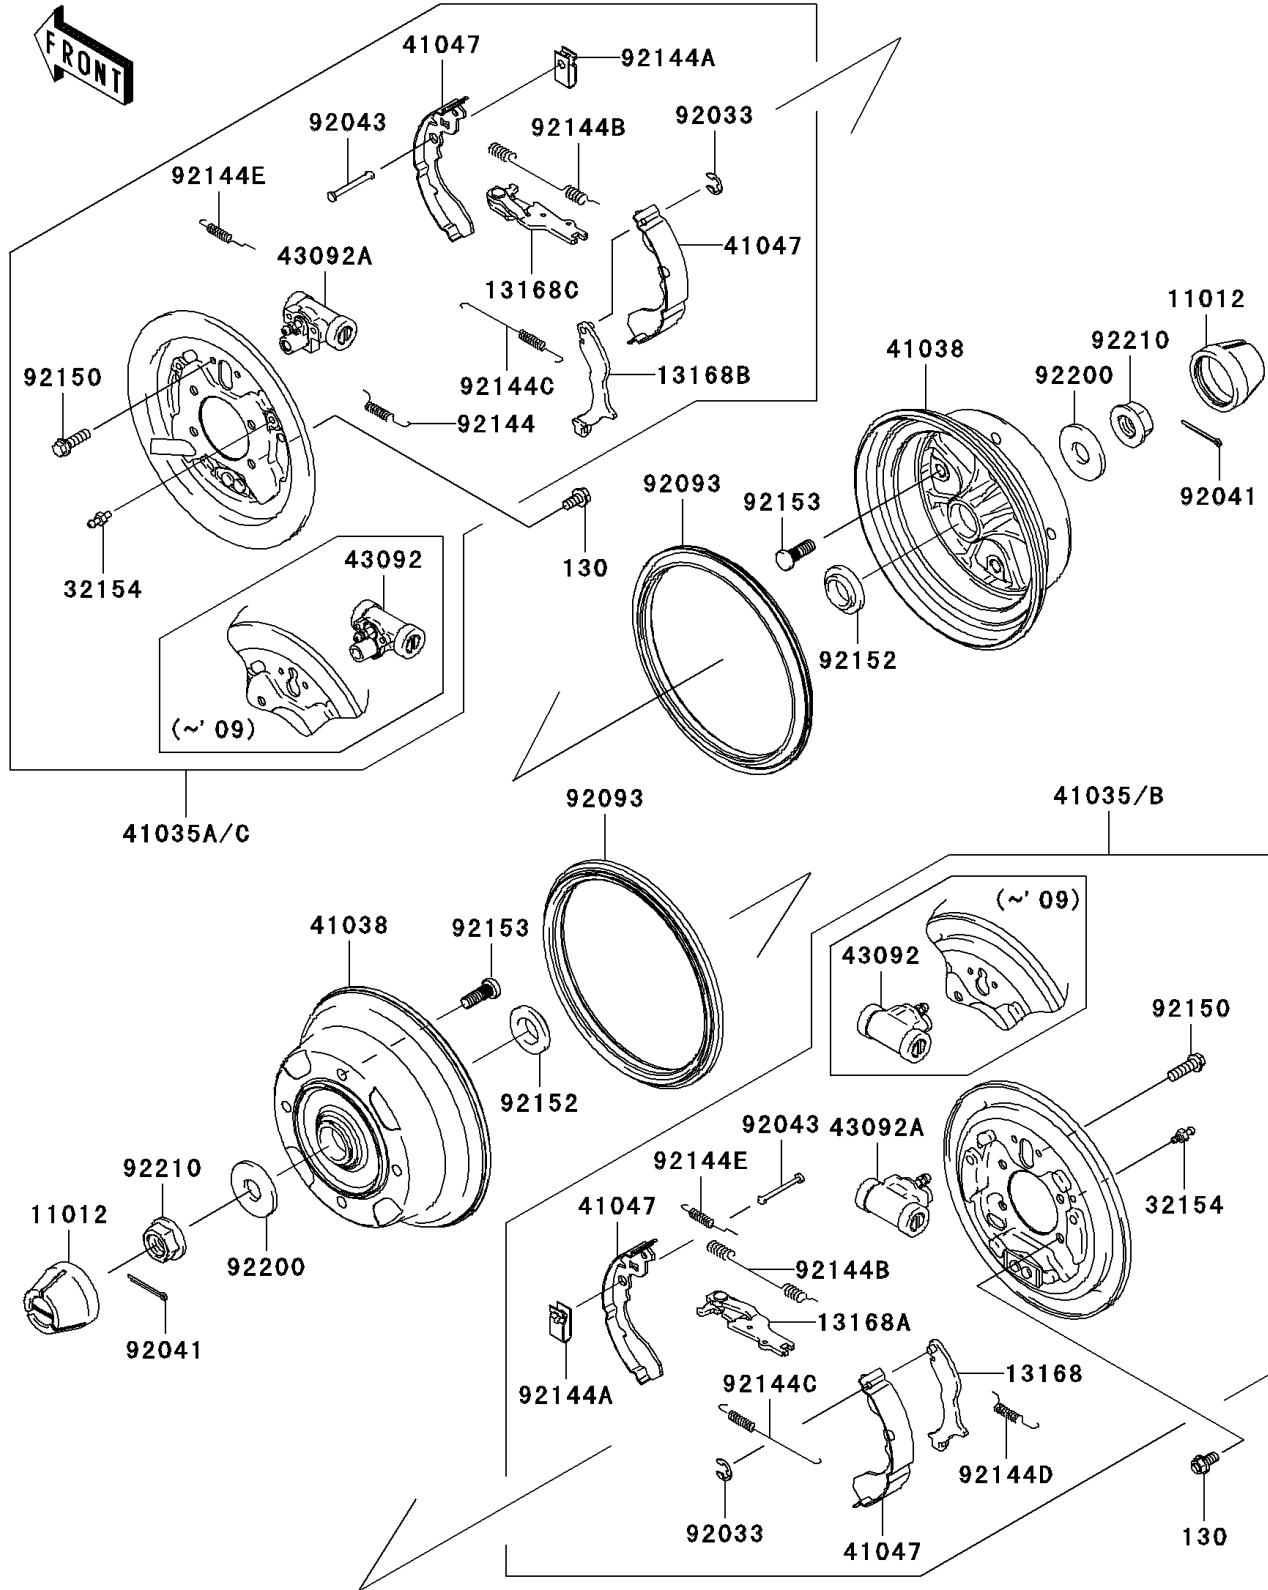

## 2006 Mule™ 610 4x4 Hardwoods Green HD® PARTS DIAGRAM

Rear Hubs/Brakes

F2240

## 2006 Mule™ 610 4x4 Hardwoods Green HD® PARTS LIST

Rear Hubs/Brakes

ITEM NAME	PART NUMBER	QUANTITY
BOLT-FLANGED,8X16 (Ref # 130)	130CA0816	1
CAP,WHEEL (Ref # 11012)	11012-1969	1
LEVER,BRAKE,LH (Ref # 13168)	13168-0065	1
LEVER,BRAKE,LH (Ref # 13168A)	13168-0066	1
LEVER,BRAKE,RH (Ref # 13168B)	13168-0067	1
LEVER,BRAKE,RH (Ref # 13168C)	13168-0068	1
PIPE (Ref # 32154)	32154-0335	1
PANEL-ASSY-BRAKE,RR,LH (Ref # 41035)	41035-0013	1
PANEL-ASSY-BRAKE,RR,RH (Ref # 41035A)	41035-0015	1
DRUM,REAR BRAKE (Ref # 41038)	41038-0018	1
SHOE-ASSY-BRAKE,RR (Ref # 41047)	41047-1052	1
CYLINDER (Ref # 43092)	43092-0001	1
RING-SNAP (Ref # 92033)	92033-1279	1
COTTER,4.0X35 (Ref # 92041)	92041-1053	1
PIN,SHOE HOLD (Ref # 92043)	92043-1460	1
SEAL,BS184.8X13.5-1 (Ref # 92093)	92093-0031	1
SPRING,RH (Ref # 92144)	92144-1608	1
SPRING,SHOE HOLD (Ref # 92144A)	92144-1609	1
SPRING,RETURN,UPP (Ref # 92144B)	92144-1612	1
SPRING,RETURN,LWR (Ref # 92144C)	92144-1613	1
SPRING (Ref # 92144D)	92144-1614	1
SPRING (Ref # 92144E)	92144-1615	1
BOLT,FLANGED,6X10 (Ref # 92150)	92150-1664	1
COLLAR (Ref # 92152)	92152-0284	1
BOLT,10X30 (Ref # 92153)	92153-0920	1
WASHER,20.3X52X4.5 (Ref # 92200)	92200-0130	1
NUT,FLANGED,20MM (Ref # 92210)	92210-2093	1