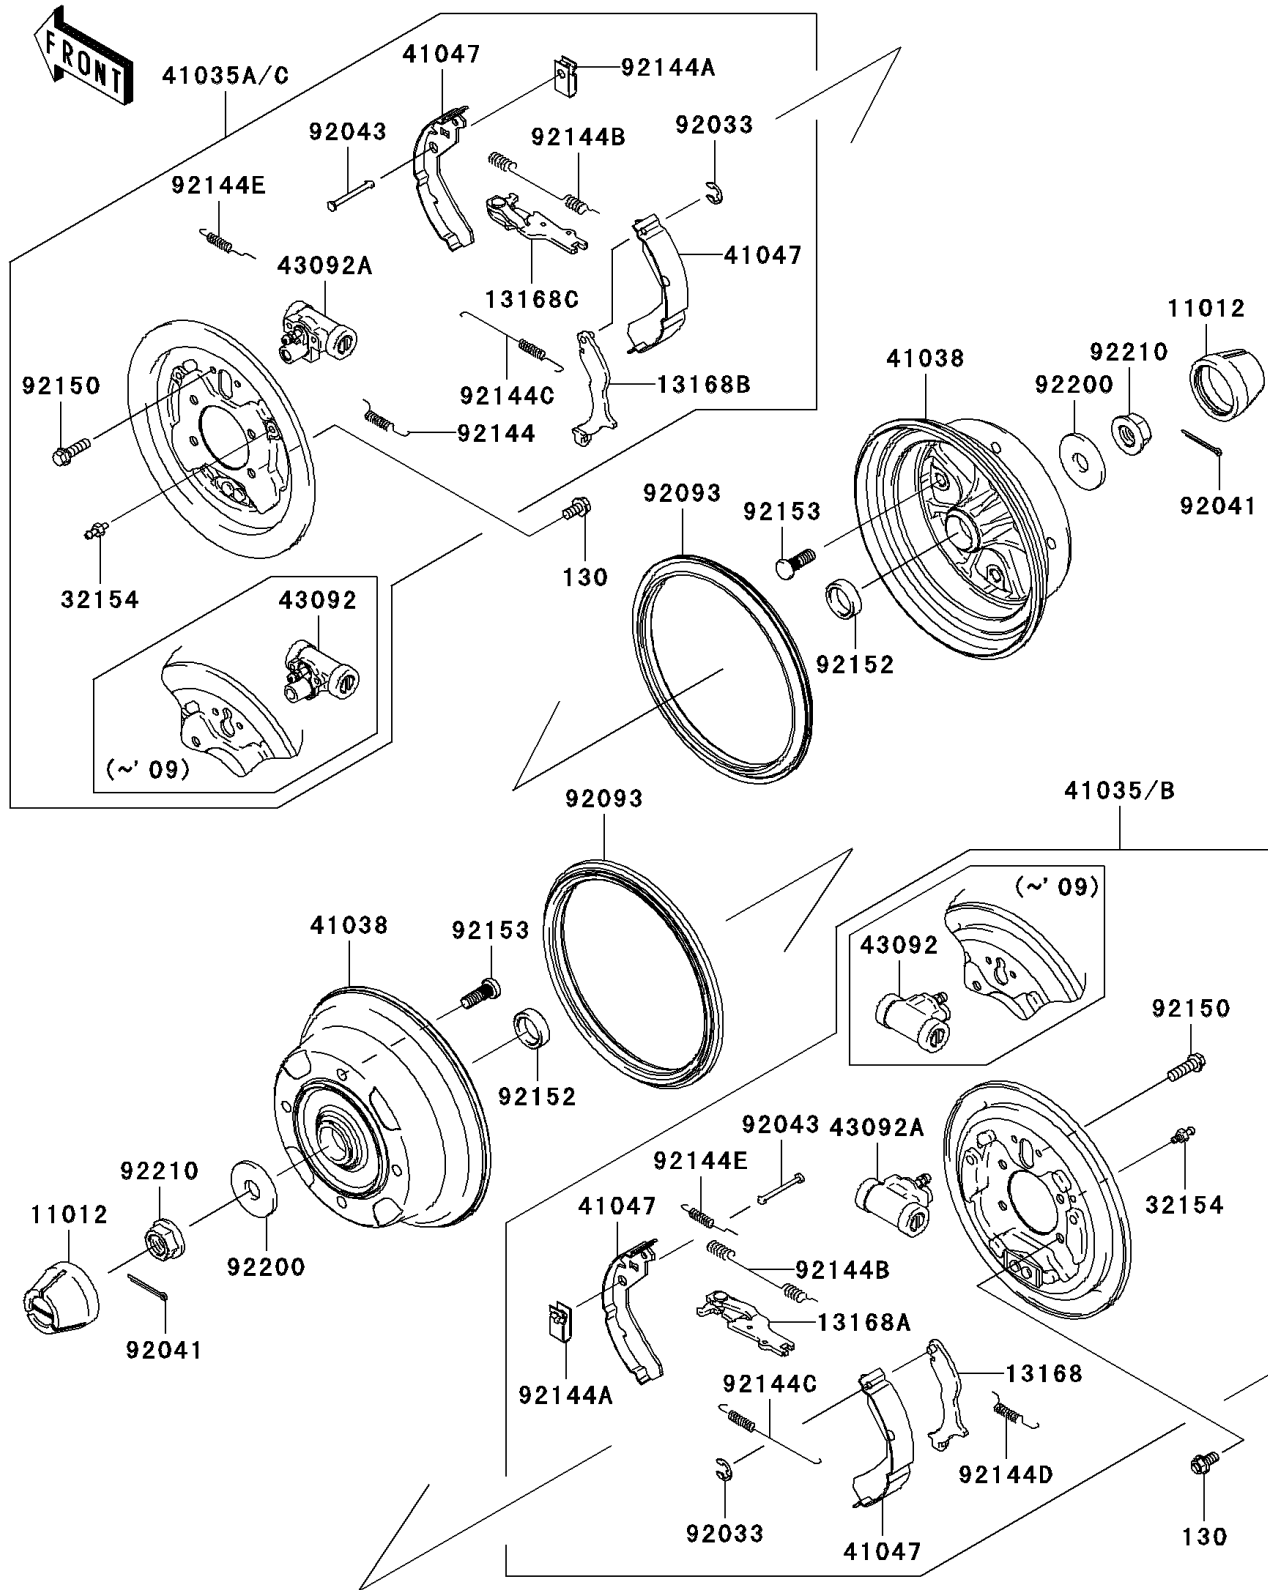

2006 Mule™ 610 4x4 Hardwoods Green HD® PARTS DIAGRAM

Front Hubs/Brakes

F2230

2006 Mule™ 610 4x4 Hardwoods Green HD® PARTS LIST

Front Hubs/Brakes

ITEM NAME	PART NUMBER	QUANTITY
BOLT-FLANGED,8X16 (Ref # 130)	130CA0816	1
CAP,WHEEL (Ref # 11012)	11012-1969	1
LEVER,BRAKE,LH (Ref # 13168)	13168-0065	1
LEVER,BRAKE,LH (Ref # 13168A)	13168-0066	1
LEVER,BRAKE,RH (Ref # 13168B)	13168-0067	1
LEVER,BRAKE,RH (Ref # 13168C)	13168-0068	1
PIPE (Ref # 32154)	32154-0335	1
PANEL-ASSY-BRAKE,FR,LH (Ref # 41035)	41035-0009	1
PANEL-ASSY-BRAKE,FR,RH (Ref # 41035A)	41035-0011	1
DRUM,FRONT BRAKE (Ref # 41038)	41038-0013	1
SHOE-ASSY-BRAKE (Ref # 41047)	41047-0001	1
CYLINDER (Ref # 43092)	43092-0001	1
RING-SNAP (Ref # 92033)	92033-1279	1
COTTER,4.0X35 (Ref # 92041)	92041-1053	1
PIN,SHOE HOLD (Ref # 92043)	92043-1460	1
SEAL,BS184.8X13.5-1 (Ref # 92093)	92093-0031	1
SPRING,RH (Ref # 92144)	92144-1608	1
SPRING,SHOE HOLD (Ref # 92144A)	92144-1609	1
SPRING,RETURN,UPP (Ref # 92144B)	92144-1612	1
SPRING,RETURN,LWR (Ref # 92144C)	92144-1613	1
SPRING (Ref # 92144D)	92144-1614	1
SPRING (Ref # 92144E)	92144-1615	1
BOLT,FLANGED,6X10 (Ref # 92150)	92150-1664	1
COLLAR,25X34X10 (Ref # 92152)	92152-0164	1
BOLT,10X30 (Ref # 92153)	92153-0920	1
WASHER,18.5X52X4.5 (Ref # 92200)	92200-1474	1
NUT,FLANGED,18MM (Ref # 92210)	92210-0132	1