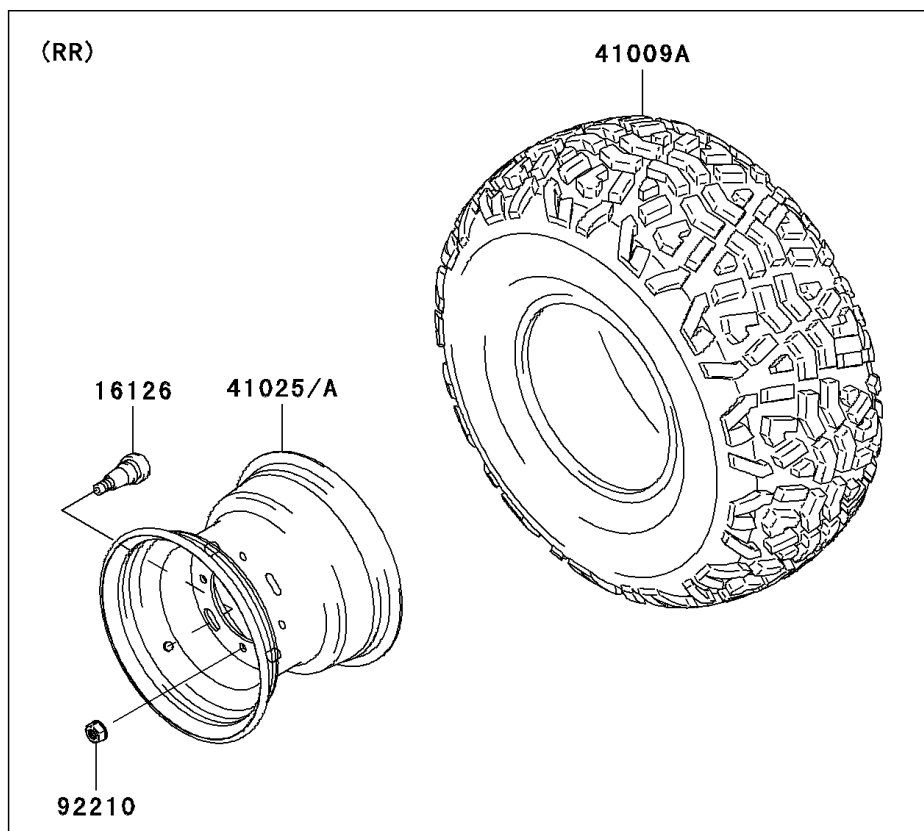

## 2006 Mule™ 610 4x4 Hardwoods Green HD® PARTS DIAGRAM

Wheels/Tires

F2210

## 2006 Mule™ 610 4x4 Hardwoods Green HD® PARTS LIST

Wheels/Tires

ITEM NAME	PART NUMBER	QUANTITY
VALVE (Ref # 16126)	16126-4001	1
TIRE,FR,24X9.00-10 4PR,KT869M (Ref # 41009)	41009-0044	1
TIRE,RR,24X11.00-10 4PR,KT869 (Ref # 41009A)	41009-0046	1
RIM,RR,10X8.5,M.GRAYSTONE (Ref # 41025)	41025-0039-379	1
RIM,FR,10X7.0 AT,M.GRAYSTONE (Ref # 41025B)	41025-0040-379	1
NUT,LOCK,10MM (Ref # 92210)	92210-1204	1