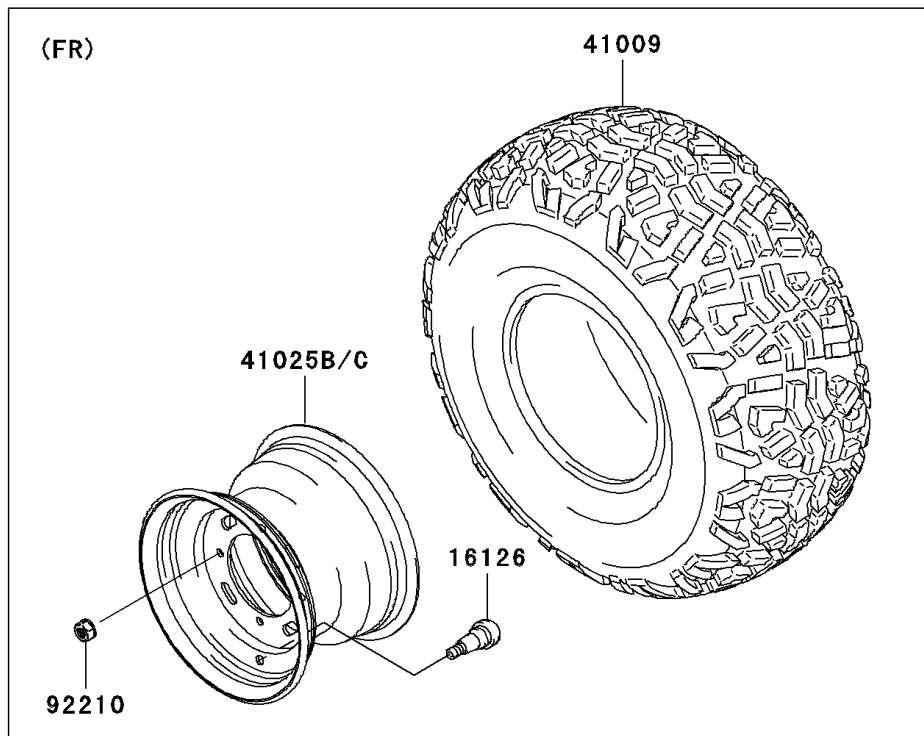

## 2006 Mule™ 610 4x4 Hardwoods Green HD® PARTS DIAGRAM

Wheels/Tires

F2210

## 2006 Mule™ 610 4x4 Hardwoods Green HD® PARTS LIST

Wheels/Tires

ITEM NAME	PART NUMBER	QUANTITY
VALVE (Ref # 16126)	16126-4001	1
TIRE,FR,24X9.00-10 4PR,KT869M (Ref # 41009)	41009-0044	1
TIRE,RR,24X11.00-10 4PR,KT869 (Ref # 41009A)	41009-0046	1
RIM,RR,10X8.5,M.GRAYSTONE (Ref # 41025)	41025-0039-379	1
RIM,FR,10X7.0 AT,M.GRAYSTONE (Ref # 41025B)	41025-0040-379	1
NUT,LOCK,10MM (Ref # 92210)	92210-1204	1