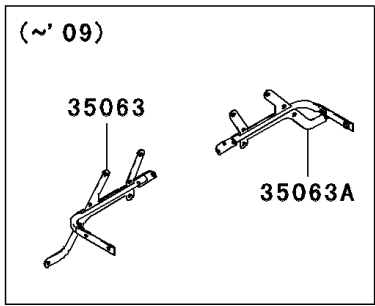

2006 Mule™ 610 4x4 Hardwoods Green HD® PARTS DIAGRAM

Frame Fittings(Rear)

F2131

2006 Mule™ 610 4x4 Hardwoods Green HD® PARTS LIST

Frame Fittings(Rear)

ITEM NAME	PART NUMBER	QUANTITY
BOLT-FLANGED,6X12 (Ref # 130)	130BB0612	1
BOLT-FLANGED,6X14 (Ref # 130A)	130BB0614	1
BRACKET (Ref # 11053)	11053-0857	1
COVER,REAR SIDE,RH,F.BLACK (Ref # 14091)	14091-0224-6Z	1
COVER,UNDER SEAT,CNT,F.BLACK (Ref # 14091A)	14091-0341-6Z	1
COVER,REAR SIDE,LH,F.BLACK (Ref # 14091B)	14091-0395-6Z	1
COVER (Ref # 14091C)	14091-0464	1
FLAP,RR,FR (Ref # 35019)	35019-0029	1
STAY,LH (Ref # 35063)	35063-0186	1
STAY,RH (Ref # 35063A)	35063-0187	1
SCREW,TAPPING,6X16 (Ref # 92009)	92009-1166	1
SCREW,6X16 (Ref # 92009A)	92009-1621	1
RIVET (Ref # 92039)	92039-1229	1
BAND,L=368.3 (Ref # 92072A)	92072-3872	1
DAMPER (Ref # 92075)	92075-1882	1
COLLAR (Ref # 92143)	92143-1087	1
DAMPER (Ref # 92161)	92161-0256	1
WASHER,7.04X12.5X0.6 (Ref # 92200)	92200-0234	1