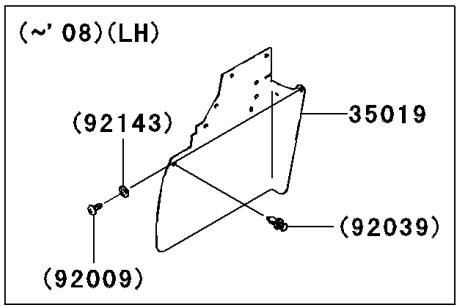

2006 Mule™ 610 4x4 Hardwoods Green HD® PARTS DIAGRAM

Frame Fittings(Rear)

F2131

2006 Mule™ 610 4x4 Hardwoods Green HD® PARTS LIST

Frame Fittings(Rear)

ITEM NAME	PART NUMBER	QUANTITY
BOLT-FLANGED,6X12 (Ref # 130)	130BB0612	1
BOLT-FLANGED,6X14 (Ref # 130A)	130BB0614	1
BRACKET (Ref # 11053)	11053-0857	1
COVER,REAR SIDE,RH,F.BLACK (Ref # 14091)	14091-0224-6Z	1
COVER,UNDER SEAT,CNT,F.BLACK (Ref # 14091A)	14091-0341-6Z	1
COVER,REAR SIDE,LH,F.BLACK (Ref # 14091B)	14091-0395-6Z	1
COVER (Ref # 14091C)	14091-0464	1
FLAP,RR,FR (Ref # 35019)	35019-0029	1
STAY,LH (Ref # 35063)	35063-0186	1
STAY,RH (Ref # 35063A)	35063-0187	1
SCREW,TAPPING,6X16 (Ref # 92009)	92009-1166	1
SCREW,6X16 (Ref # 92009A)	92009-1621	1
RIVET (Ref # 92039)	92039-1229	1
BAND,L=368.3 (Ref # 92072A)	92072-3872	1
DAMPER (Ref # 92075)	92075-1882	1
COLLAR (Ref # 92143)	92143-1087	1
DAMPER (Ref # 92161)	92161-0256	1
WASHER,7.04X12.5X0.6 (Ref # 92200)	92200-0234	1