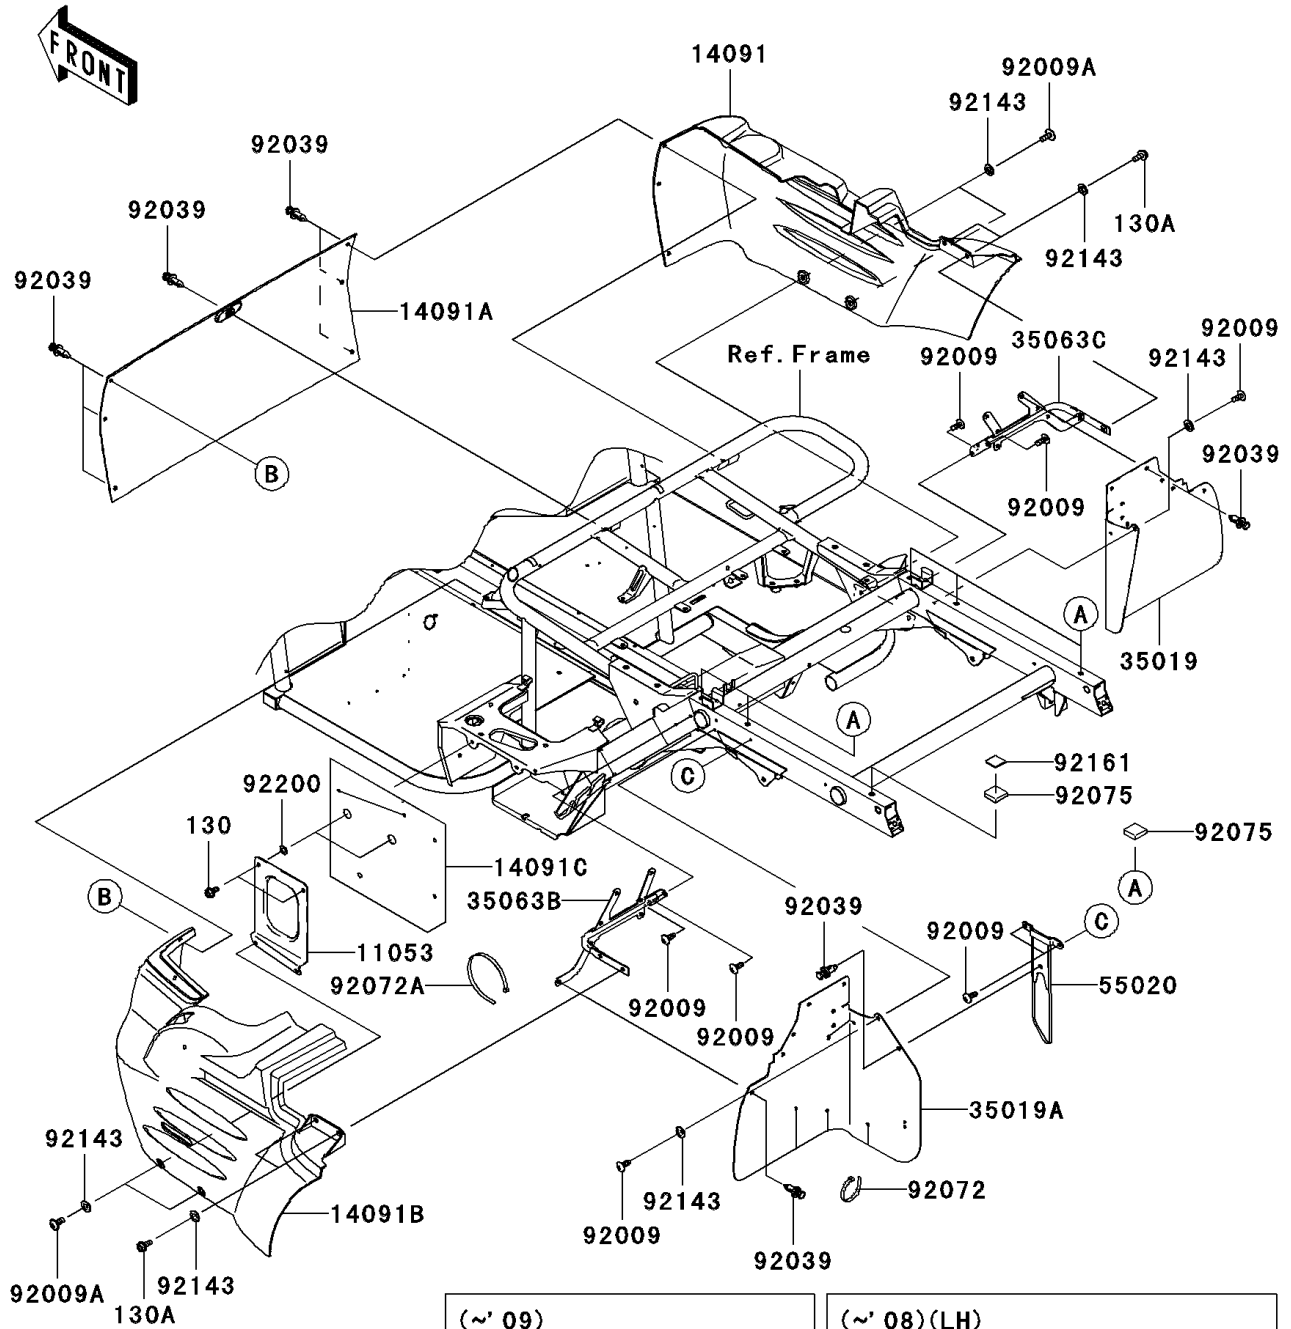

2006 Mule™ 610 4x4 Hardwoods Green HD® PARTS DIAGRAM

Frame Fittings(Rear)

F2131

2006 Mule™ 610 4x4 Hardwoods Green HD® PARTS LIST

Frame Fittings(Rear)

ITEM NAME	PART NUMBER	QUANTITY
BOLT-FLANGED,6X12 (Ref # 130)	130BB0612	1
BOLT-FLANGED,6X14 (Ref # 130A)	130BB0614	1
BRACKET (Ref # 11053)	11053-0857	1
COVER,REAR SIDE,RH,F.BLACK (Ref # 14091)	14091-0224-6Z	1
COVER,UNDER SEAT,CNT,F.BLACK (Ref # 14091A)	14091-0341-6Z	1
COVER,REAR SIDE,LH,F.BLACK (Ref # 14091B)	14091-0395-6Z	1
COVER (Ref # 14091C)	14091-0464	1
FLAP,RR,FR (Ref # 35019)	35019-0029	1
STAY,LH (Ref # 35063)	35063-0186	1
STAY,RH (Ref # 35063A)	35063-0187	1
SCREW,TAPPING,6X16 (Ref # 92009)	92009-1166	1
SCREW,6X16 (Ref # 92009A)	92009-1621	1
RIVET (Ref # 92039)	92039-1229	1
BAND,L=368.3 (Ref # 92072A)	92072-3872	1
DAMPER (Ref # 92075)	92075-1882	1
COLLAR (Ref # 92143)	92143-1087	1
DAMPER (Ref # 92161)	92161-0256	1
WASHER,7.04X12.5X0.6 (Ref # 92200)	92200-0234	1