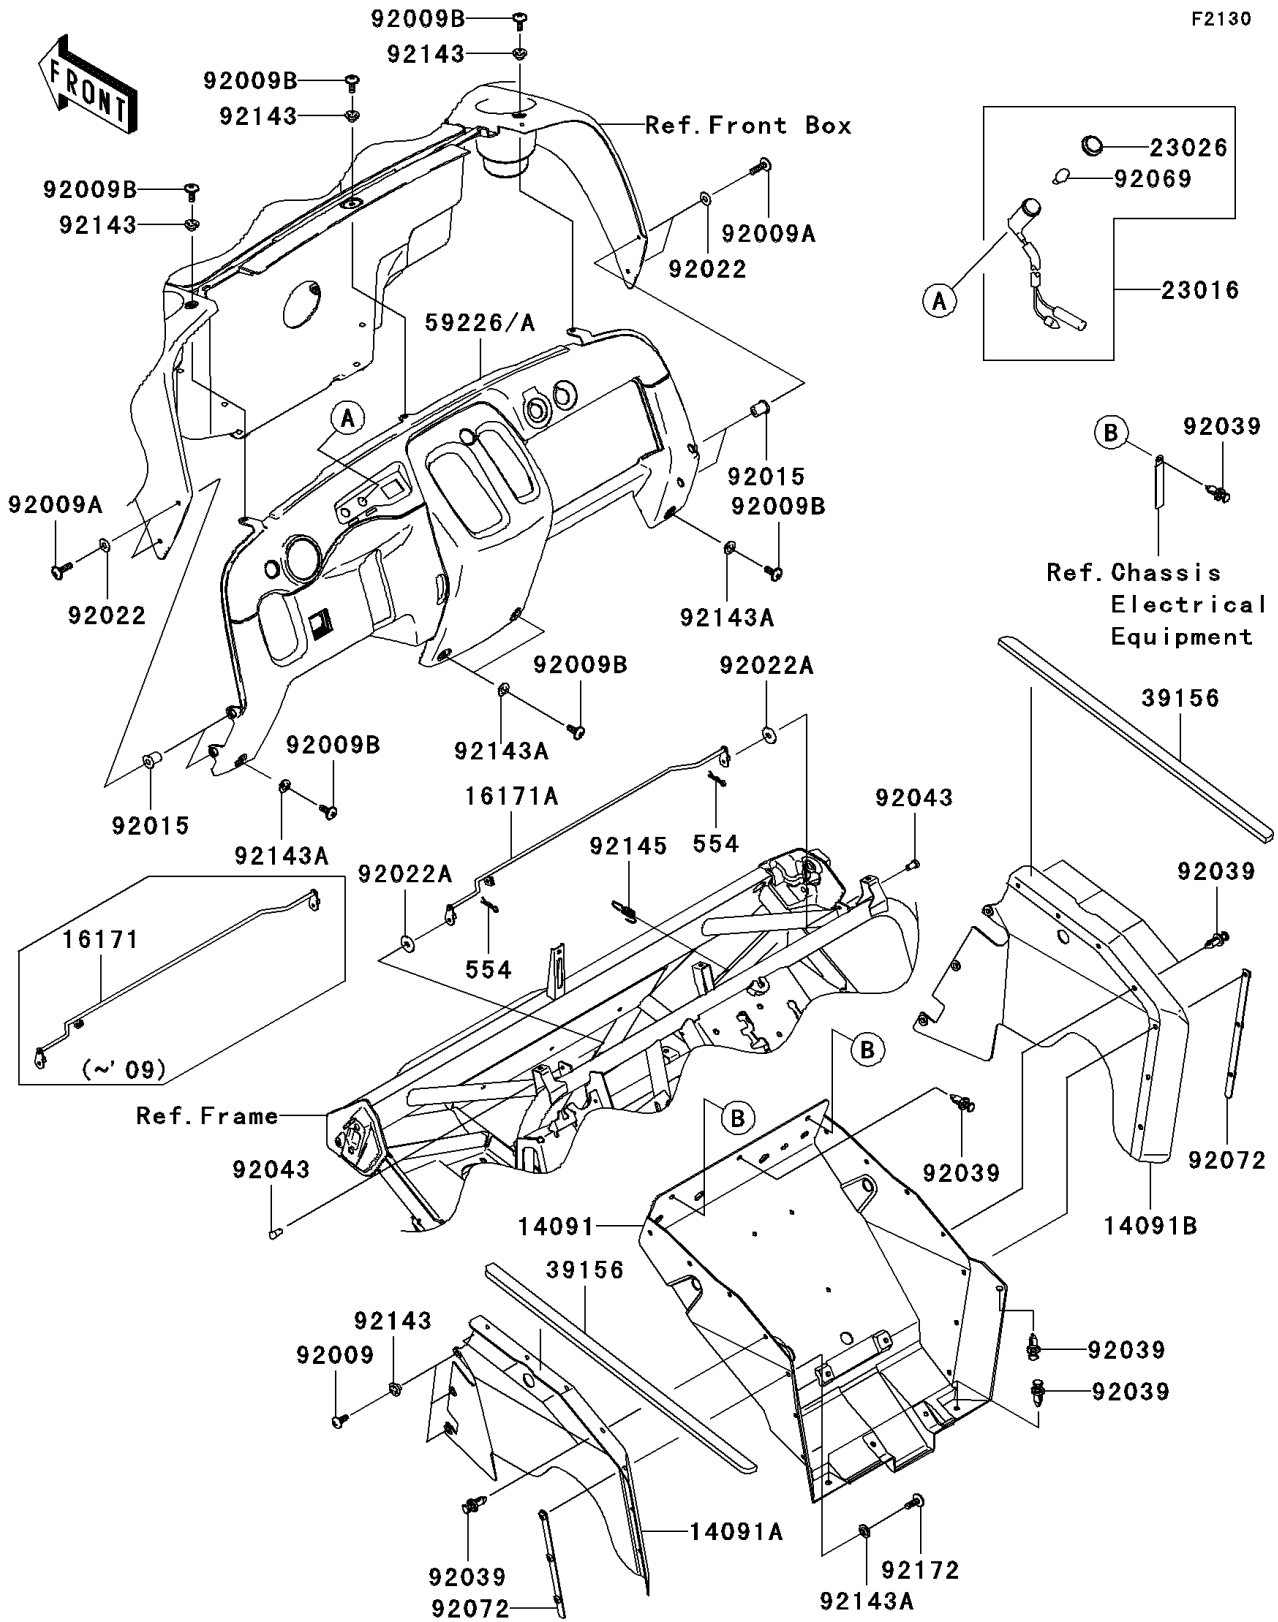

2006 Mule™ 610 4x4 Hardwoods Green HD® PARTS DIAGRAM

Frame Fittings(Front)

2006 Mule™ 610 4x4 Hardwoods Green HD® PARTS LIST

Frame Fittings(Front)

ITEM NAME	PART NUMBER	QUANTITY
PIN-SNAP (Ref # 554)	554DA0600	1
COVER,FLOOR,CNT (Ref # 14091)	14091-0408	1
COVER,FLOOR,SIDE,LH (Ref # 14091A)	14091-0424	1
COVER,FLOOR,SIDE,RH (Ref # 14091B)	14091-0425	1
LINK,HOOD (Ref # 16171)	16171-0010	1
LAMP-ASSY,TEMP (Ref # 23016)	23016-1128	1
LENS,TEMP LAMP (Ref # 23026)	23026-1157	1
PAD (Ref # 39156)	39156-0071	1
PANEL-CONTROL,C.H.GREEN (Ref # 59226A)	59226-0009-396	1
SCREW,TAPPING,6X16 (Ref # 92009)	92009-1166	1
SCREW,6X22,BLACK (Ref # 92009A)	92009-1256	1
SCREW,6X16 (Ref # 92009B)	92009-1621	1
NUT (Ref # 92015)	92015-1700	1
WASHER,6.5X16X1 (Ref # 92022)	92022-1143	1
WASHER,6.5X20X1.6,BLACK (Ref # 92022A)	92022-1346	1
RIVET (Ref # 92039)	92039-1229	1
PIN,6X9 (Ref # 92043)	92043-1626	1
BULB,12V 1.7W,T10 (Ref # 92069)	92069-1059	1
BAND (Ref # 92072)	92072-0042	1
COLLAR (Ref # 92143)	92143-1057	1
COLLAR (Ref # 92143A)	92143-1087	1
SPRING (Ref # 92145)	92145-0215	1
SCREW,6X18 (Ref # 92172)	92172-0002	1