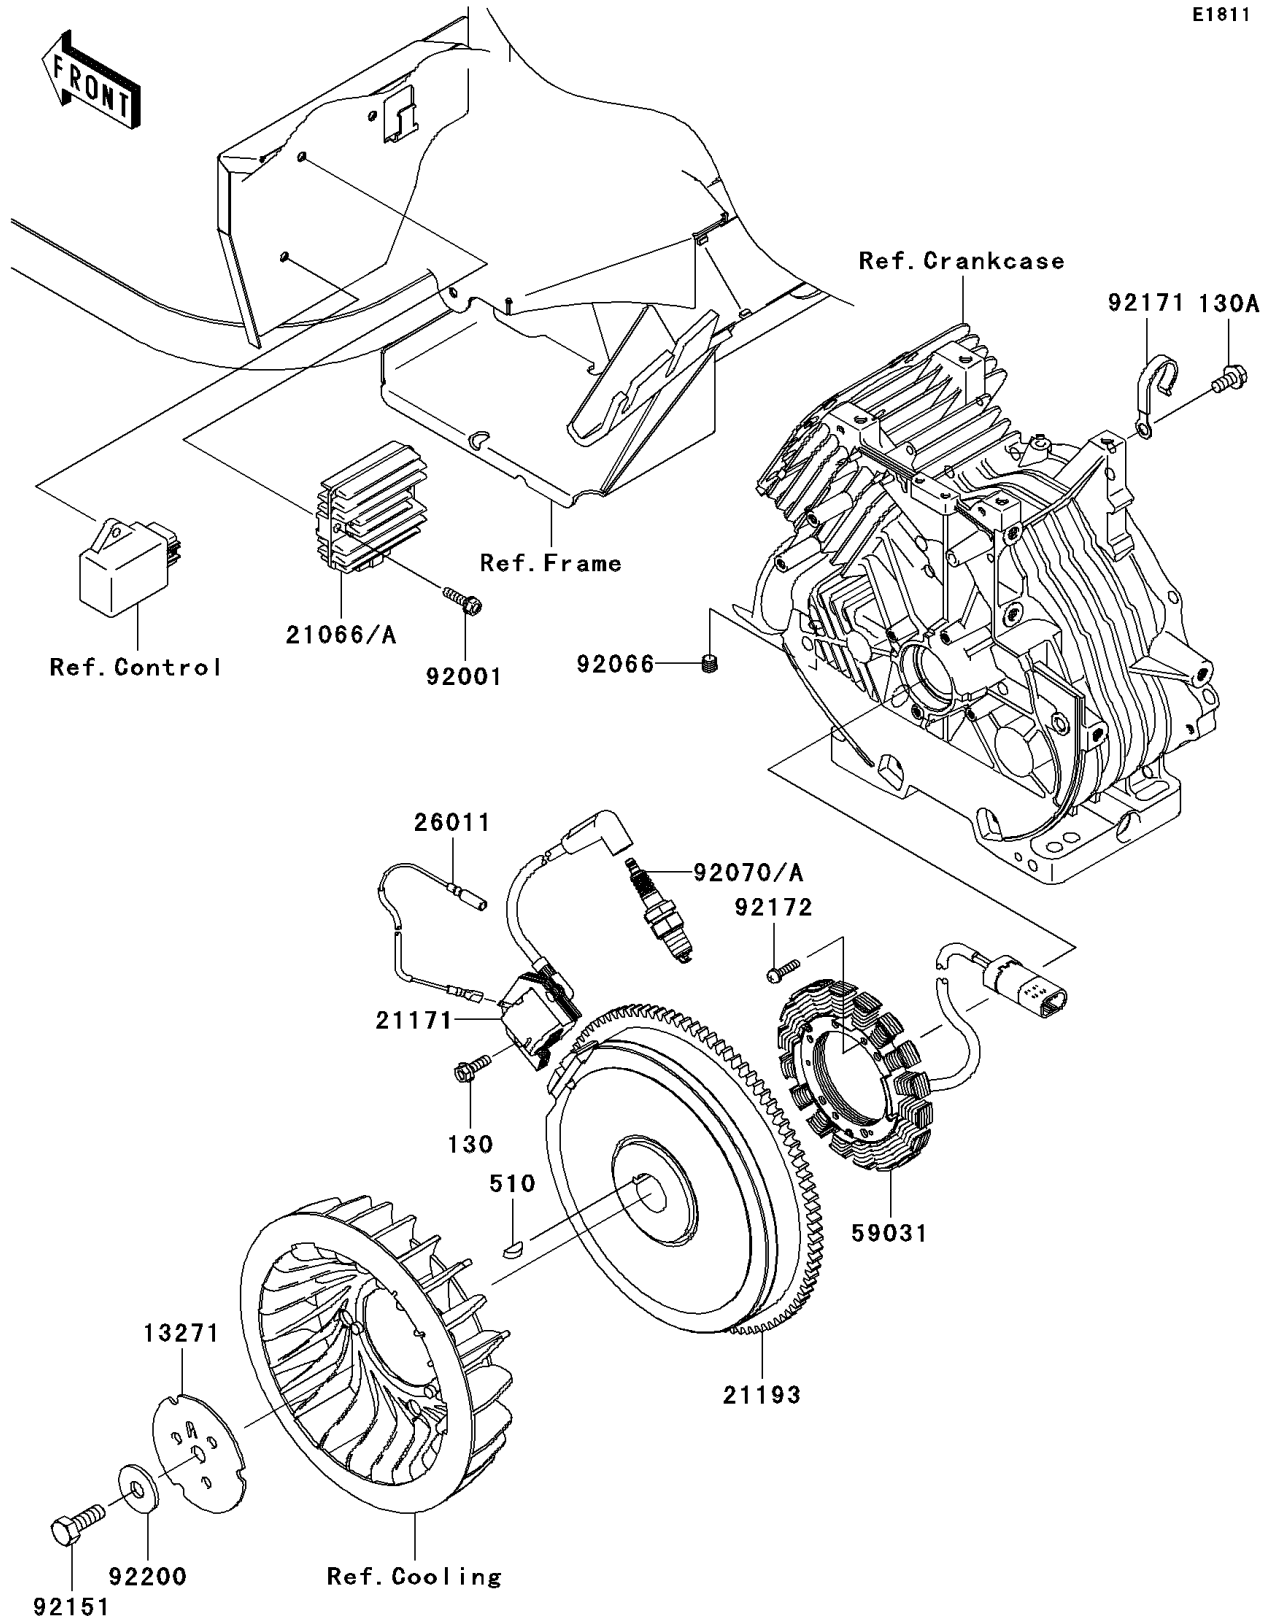

2006 Mule™ 610 4x4 Hardwoods Green HD® PARTS DIAGRAM

Generator/Ignition Coil

E1811

2006 Mule™ 610 4x4 Hardwoods Green HD® PARTS LIST

Generator/Ignition Coil

ITEM NAME	PART NUMBER	QUANTITY
BOLT-FLANGED,6X20 (Ref # 130)	130AA0620	1
BOLT-FLANGED,8X16 (Ref # 130A)	130AA0816	1
KEY-WOODRUFF (Ref # 510)	510A5100	1
PLATE,FAN (Ref # 13271)	13271-7029	1
REGULATOR-VOLTAGE (Ref # 21066)	21066-0010	1
COIL-ASSY-IGNITION (Ref # 21171)	21171-7035	1
FLYWHEEL-ASSY (Ref # 21193)	21193-7023	1
WIRE-LEAD (Ref # 26011)	26011-7014	1
COIL-CHARGING (Ref # 59031)	59031-2132	1
BOLT,FLANGED,6X22 (Ref # 92001)	92001-1352	1
PLUG (Ref # 92066)	92066-7002	1
PLUG-SPARK,BPR5ES(NGK) (Ref # 92070)	92070-2077	1
BOLT,12X30 (Ref # 92151)	92151-2097	1
CLAMP (Ref # 92171)	92171-7005	1
SCREW,5X20 (Ref # 92172)	92172-7018	1
WASHER (Ref # 92200)	92200-7002	1