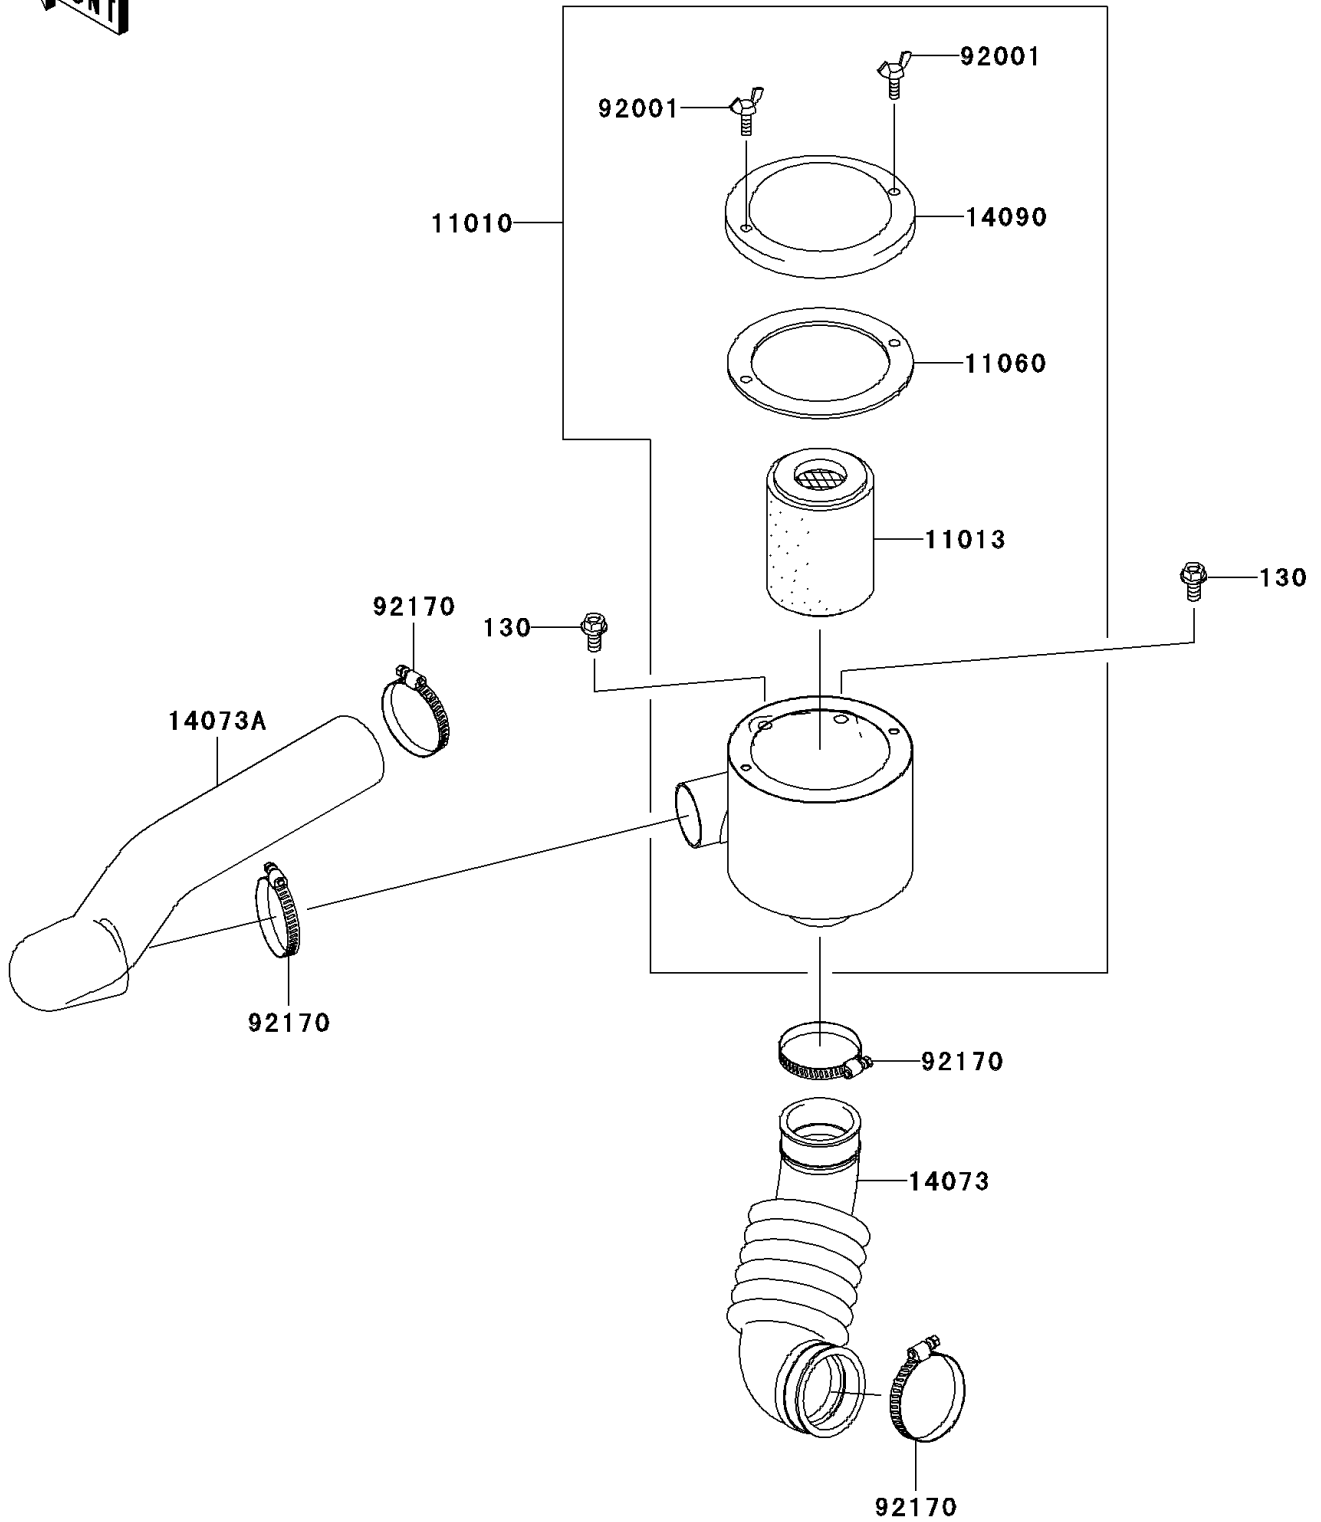

2006 Mule™ 610 4x4 Hardwoods Green HD® PARTS DIAGRAM

Air Cleaner-Belt Converter

E1394

2006 Mule™ 610 4x4 Hardwoods Green HD® PARTS LIST

Air Cleaner-Belt Converter

ITEM NAME	PART NUMBER	QUANTITY
BOLT-FLANGED,8X16 (Ref # 130)	130BB0816	1
FILTER-ASSY-AIR (Ref # 11010)	11010-0055	1
ELEMENT-AIR FILTER (Ref # 11013)	11013-1263	1
GASKET,AIR FILTER CASE (Ref # 11060)	11060-1975	1
DUCT,AIR FILTER-CASE (Ref # 14073)	14073-0061	1
DUCT,BAR-AIR FILTER (Ref # 14073A)	14073-0080	1
COVER,AIR FILTER (Ref # 14090)	14090-1766	1
BOLT,WING,6X15 (Ref # 92001)	92001-1703	1
CLAMP (Ref # 92170)	92170-1674	1