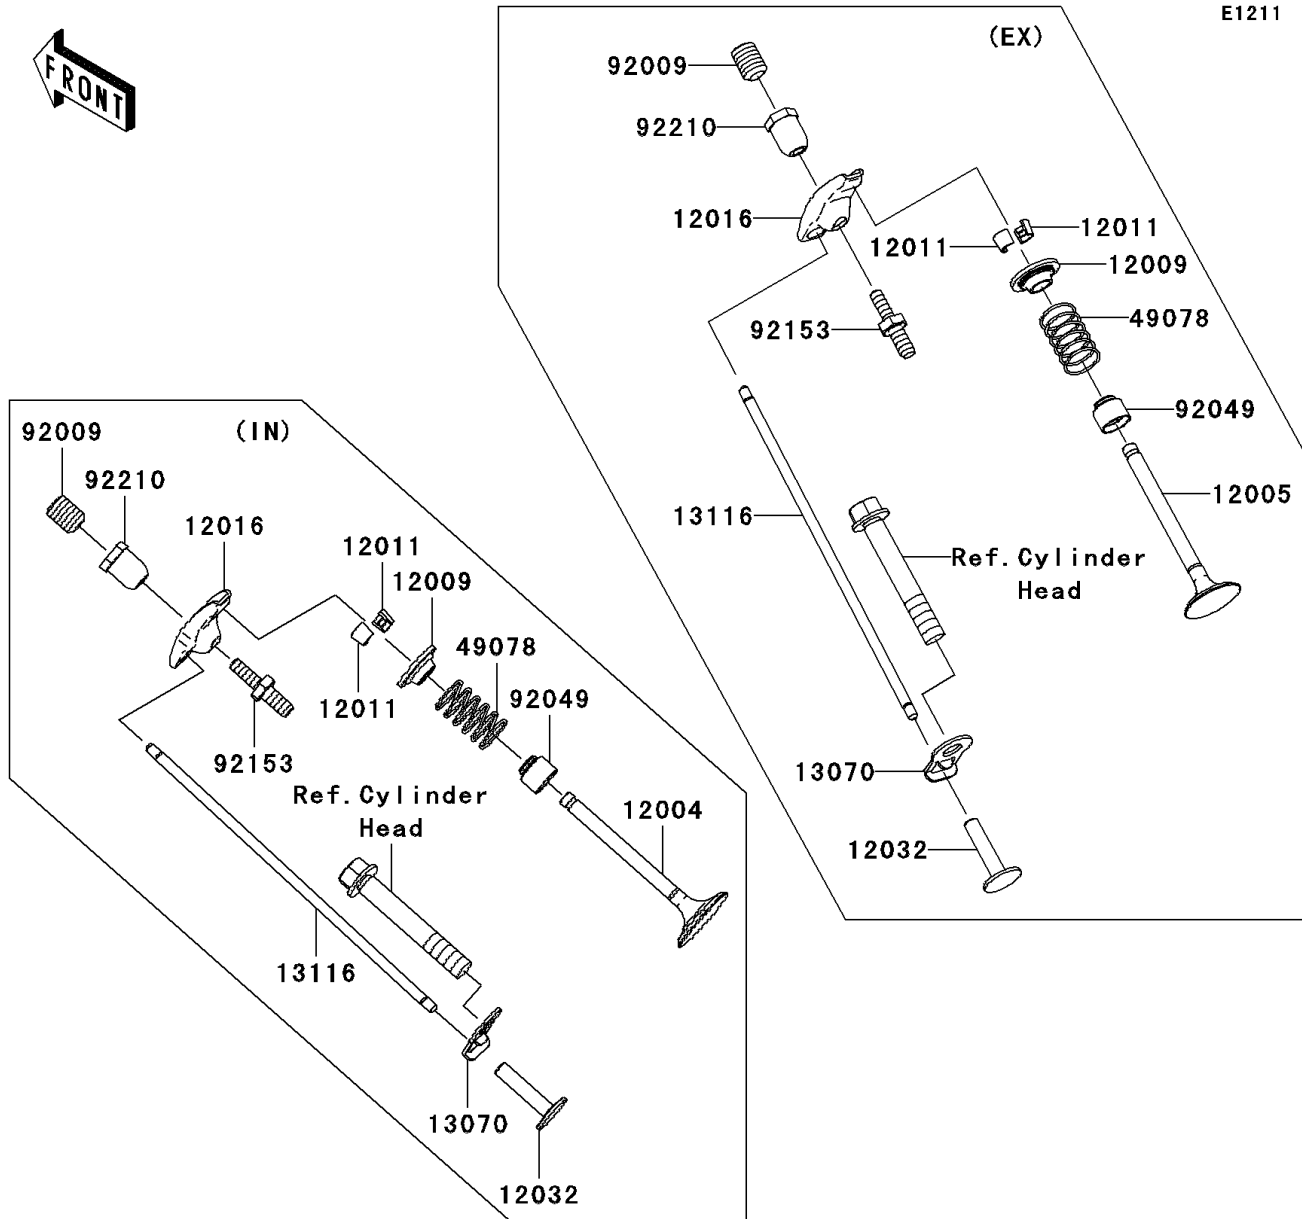

2006 Mule™ 610 4x4 Hardwoods Green HD® PARTS DIAGRAM

Valve(s)/Camshaft(s)

E1211

2006 Mule™ 610 4x4 Hardwoods Green HD® PARTS LIST

Valve(s)/Camshaft(s)

ITEM NAME	PART NUMBER	QUANTITY
VALVE-INTAKE (Ref # 12004)	12004-7004	1
VALVE-EXHAUST (Ref # 12005)	12005-7005	1
RETAINER-VALVE SPRING (Ref # 12009)	12009-7002	1
COLLET (Ref # 12011)	12011-2052	1
ARM-ROCKER (Ref # 12016)	12016-7007	1
TAPPET (Ref # 12032)	12032-7001	1
GUIDE,ROD-PUSH (Ref # 13070)	13070-7012	1
ROD-PUSH (Ref # 13116)	13116-7004	1
SPRING-ENGINE VALVE (Ref # 49078)	49078-7003	1
CAMSHAFT-COMP (Ref # 49118)	49118-7011	1
SCREW (Ref # 92009)	92009-2341	1
SEAL-OIL (Ref # 92049)	92049-7020	1
SPRING (Ref # 92145)	92145-7001	1
BOLT (Ref # 92153)	92153-7019	1
NUT,M6 (Ref # 92210)	92210-7032	1