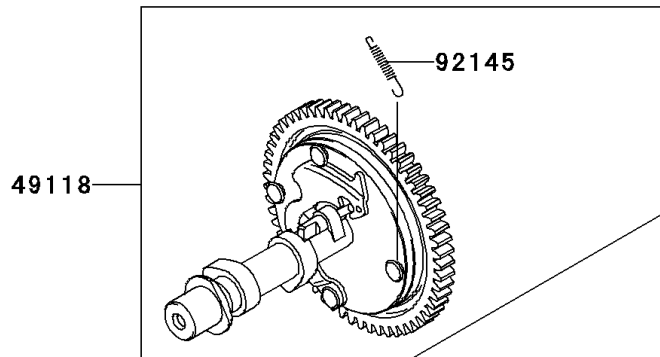

2006 Mule™ 610 4x4 Hardwoods Green HD® PARTS DIAGRAM

Valve(s)/Camshaft(s)

E1211

2006 Mule™ 610 4x4 Hardwoods Green HD® PARTS LIST

Valve(s)/Camshaft(s)

ITEM NAME	PART NUMBER	QUANTITY
VALVE-INTAKE (Ref # 12004)	12004-7004	1
VALVE-EXHAUST (Ref # 12005)	12005-7005	1
RETAINER-VALVE SPRING (Ref # 12009)	12009-7002	1
COLLET (Ref # 12011)	12011-2052	1
ARM-ROCKER (Ref # 12016)	12016-7007	1
TAPPET (Ref # 12032)	12032-7001	1
GUIDE,ROD-PUSH (Ref # 13070)	13070-7012	1
ROD-PUSH (Ref # 13116)	13116-7004	1
SPRING-ENGINE VALVE (Ref # 49078)	49078-7003	1
CAMSHAFT-COMP (Ref # 49118)	49118-7011	1
SCREW (Ref # 92009)	92009-2341	1
SEAL-OIL (Ref # 92049)	92049-7020	1
SPRING (Ref # 92145)	92145-7001	1
BOLT (Ref # 92153)	92153-7019	1
NUT,M6 (Ref # 92210)	92210-7032	1